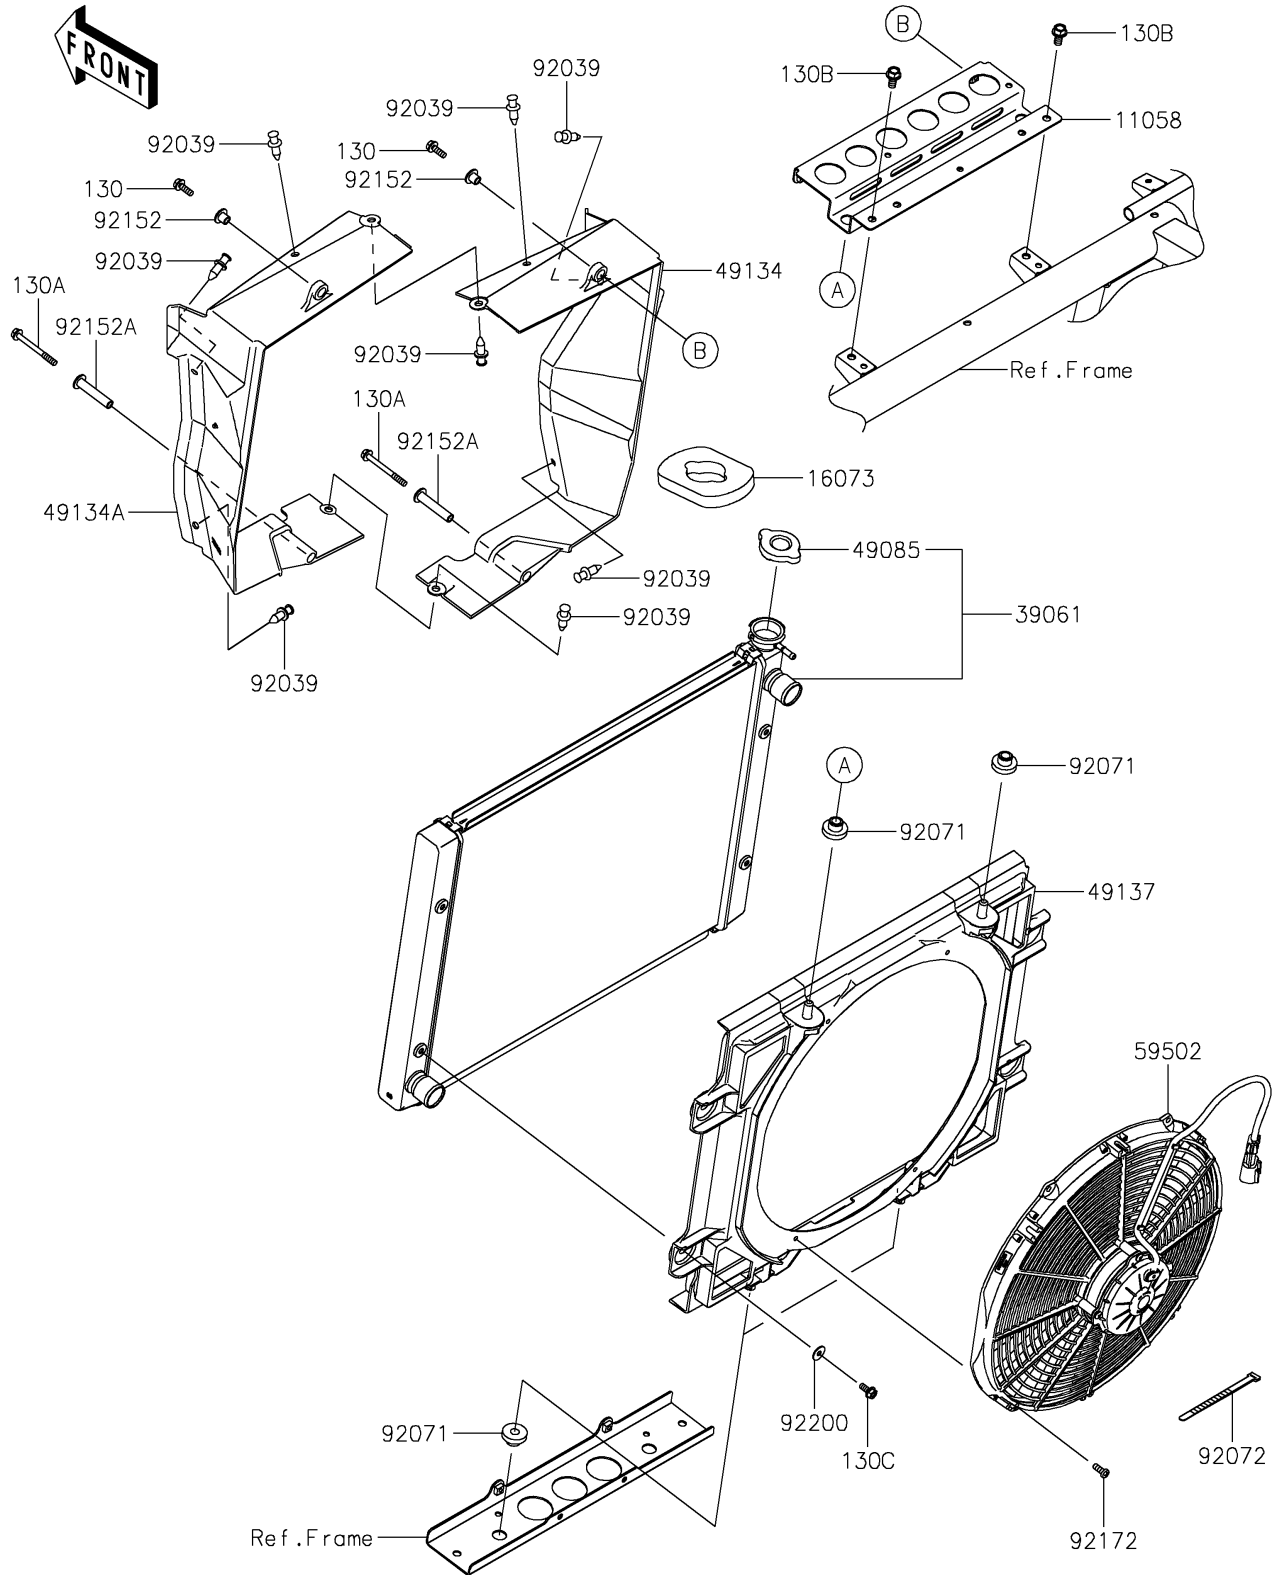

2026 RIDGE®

PARTS DIAGRAM

Radiator

E3032

2026 RIDGE®

PARTS LIST

Radiator

ITEM NAME	PART NUMBER	QUANTITY
BRACKET,RADIATOR (Ref # 11058)	11058-1410	1
INSULATOR,RADIATOR CAP (Ref # 16073)	16073-0961	1
RADIATOR-ASSY (Ref # 39061)	39061-0998	1
CAP-ASSY-PRESSURE (Ref # 49085)	49085-0005	1
SHROUD,RH (Ref # 49134)	49134-0018	1
SHROUD,LH (Ref # 49134A)	49134-0019	1
SHROUD,FAN (Ref # 49137)	49137-0012	1
FAN-ASSY (Ref # 59502)	59502-0656	1
RIVET (Ref # 92039)	92039-0776	8
GROMMET (Ref # 92071)	92071-0827	4
BAND,L=123 (Ref # 92072)	92072-030	1
COLLAR (Ref # 92152)	92152-2922	2
COLLAR (Ref # 92152A)	92152-2923	2
SCREW,TAPPING,6X16 (Ref # 92172)	92172-1607	4
WASHER,6.1X18X1.0 (Ref # 92200)	92200-2125	4
BOLT-FLANGED,6X18 (Ref # 130)	130BA0618	2
BOLT-FLANGED,6X60 (Ref # 130A)	130BA0660	2
BOLT-FLANGED,8X16 (Ref # 130B)	130BA0816	2
BOLT-FLANGED,6X14 (Ref # 130C)	130CA0614	4