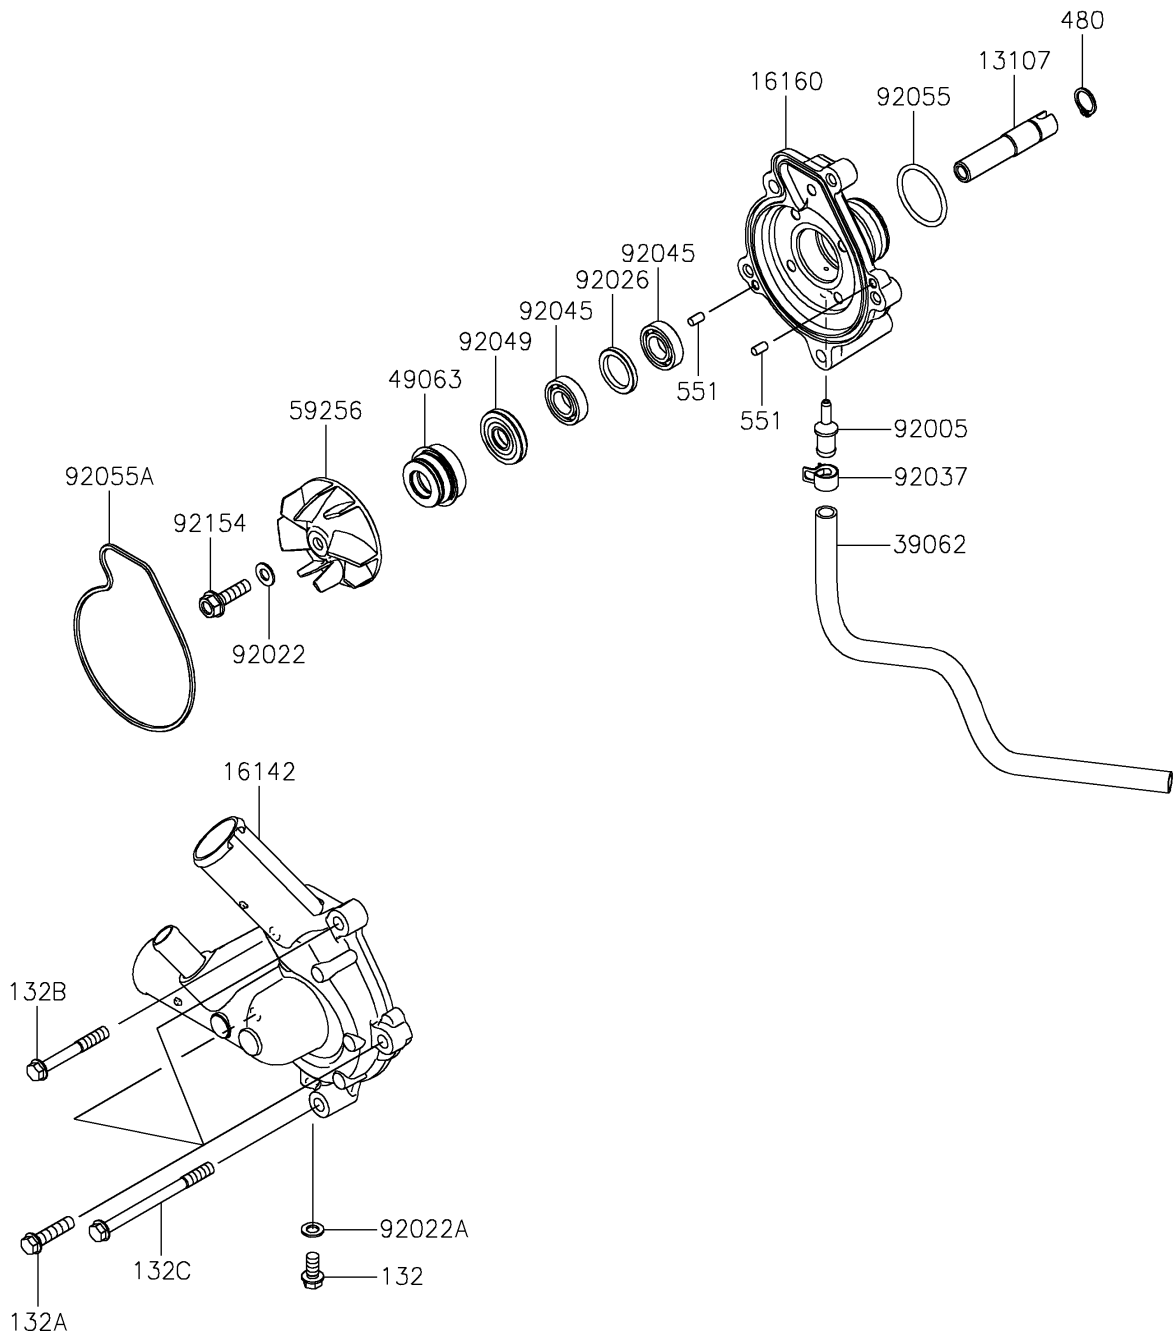

2026 RIDGE

PARTS DIAGRAM

Water Pump

E3031

2026 RIDGE

PARTS LIST

Water Pump

Kawasaki

Let the Good Times Roll®

ITEM NAME

PART NUMBER

QUANTITY
