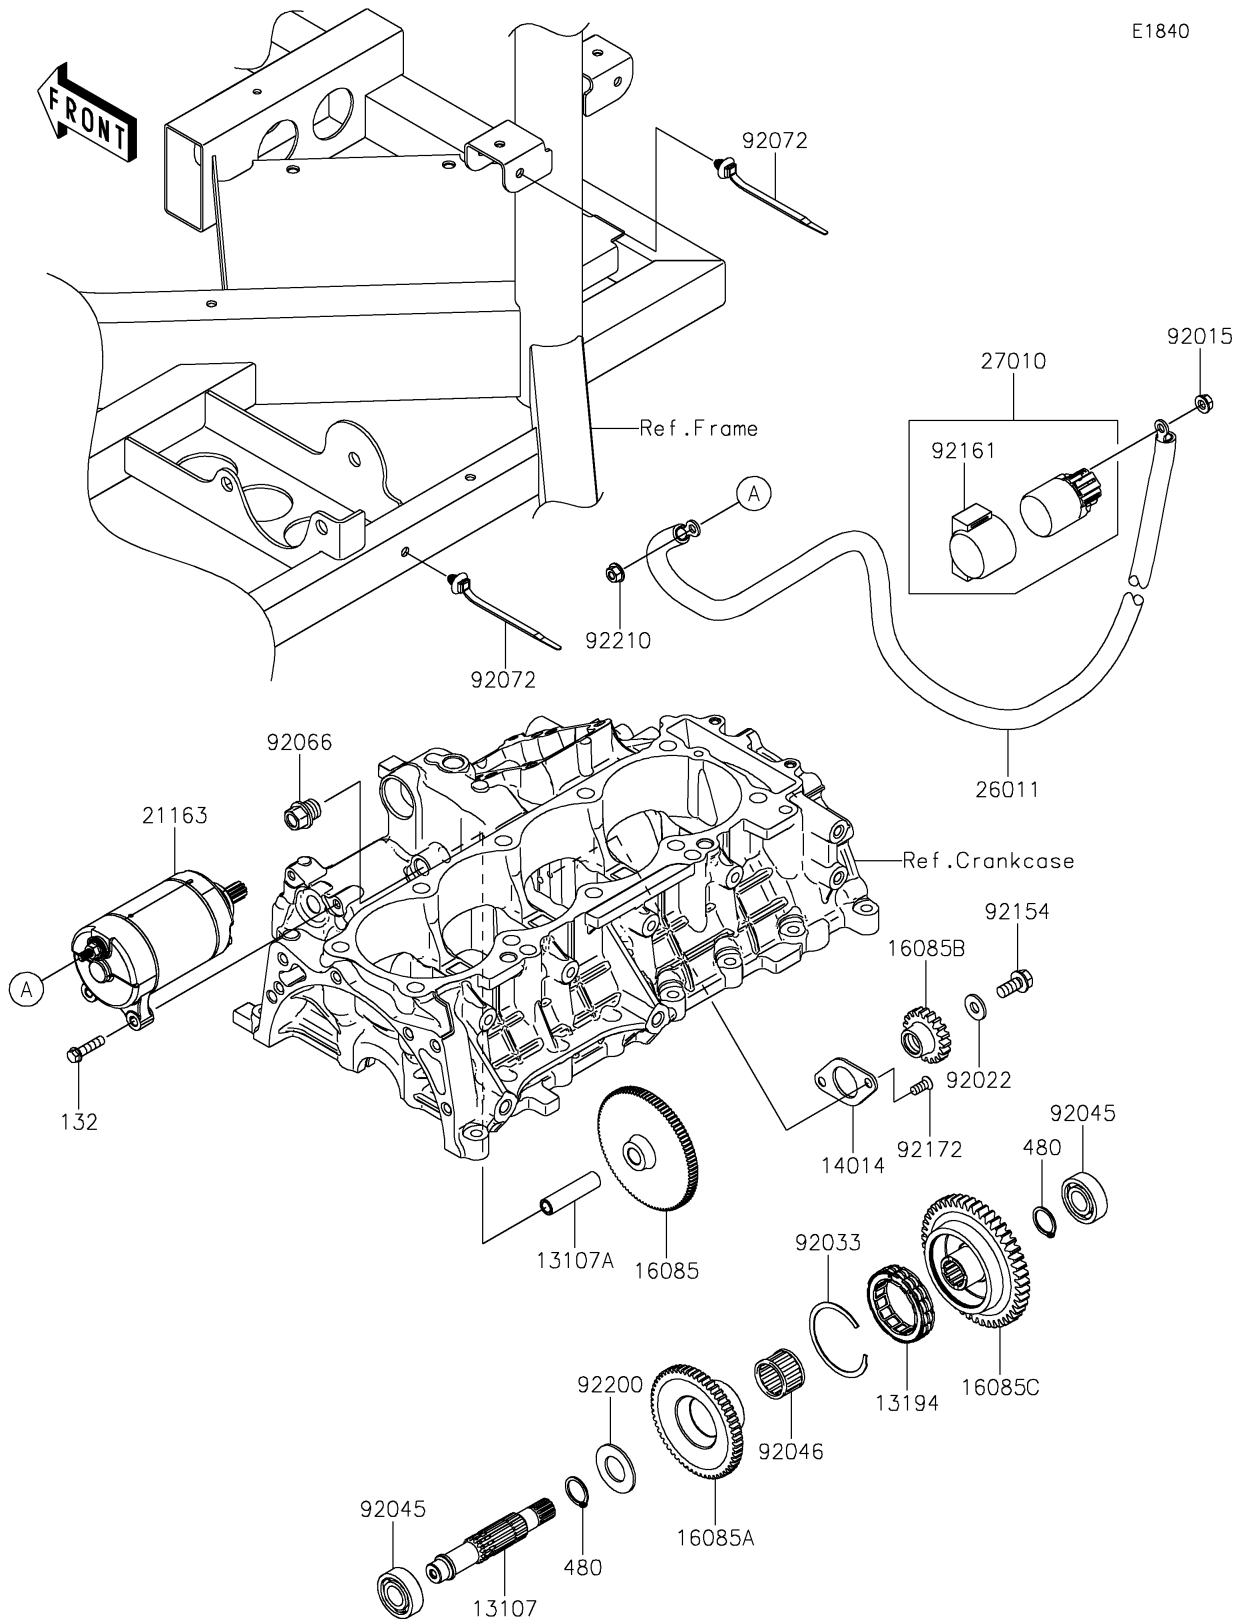

2026 RIDGE

PARTS DIAGRAM

Starter Motor

E1840

2026 RIDGE

PARTS LIST

Starter Motor

Kawasaki

Let the Good Times Roll®

ITEM NAME

PART NUMBER

QUANTITY
