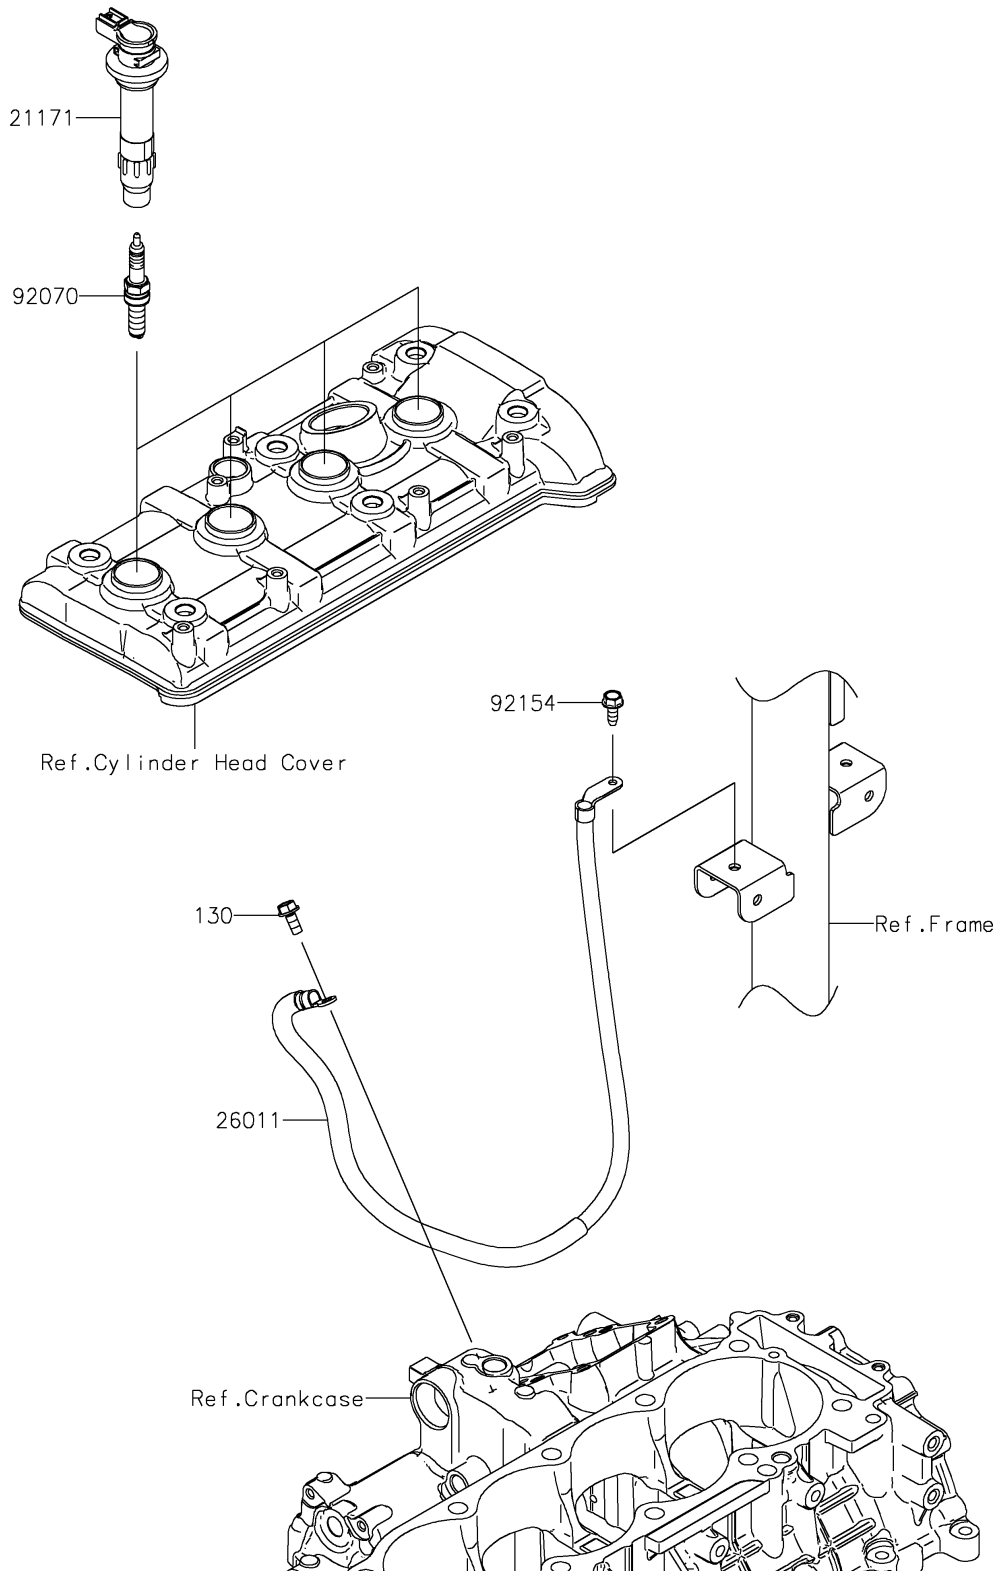

2026 RIDGE

PARTS DIAGRAM

Ignition System

E1830

2026 RIDGE

PARTS LIST

Ignition System

ITEM NAME	PART NUMBER	QUANTITY
COIL-ASSY-IGNITION (Ref # 21171)	21171-0751	4
WIRE-LEAD,CRANKCASE-FRAME (Ref # 26011)	26011-2421	1
PLUG-SPARK,LMAR9G(NGK) (Ref # 92070)	92070-0716	4
BOLT,FLANGED,6X16 (Ref # 92154)	92154-0551	1
BOLT-FLANGED,6X14 (Ref # 130)	130BA0614	1