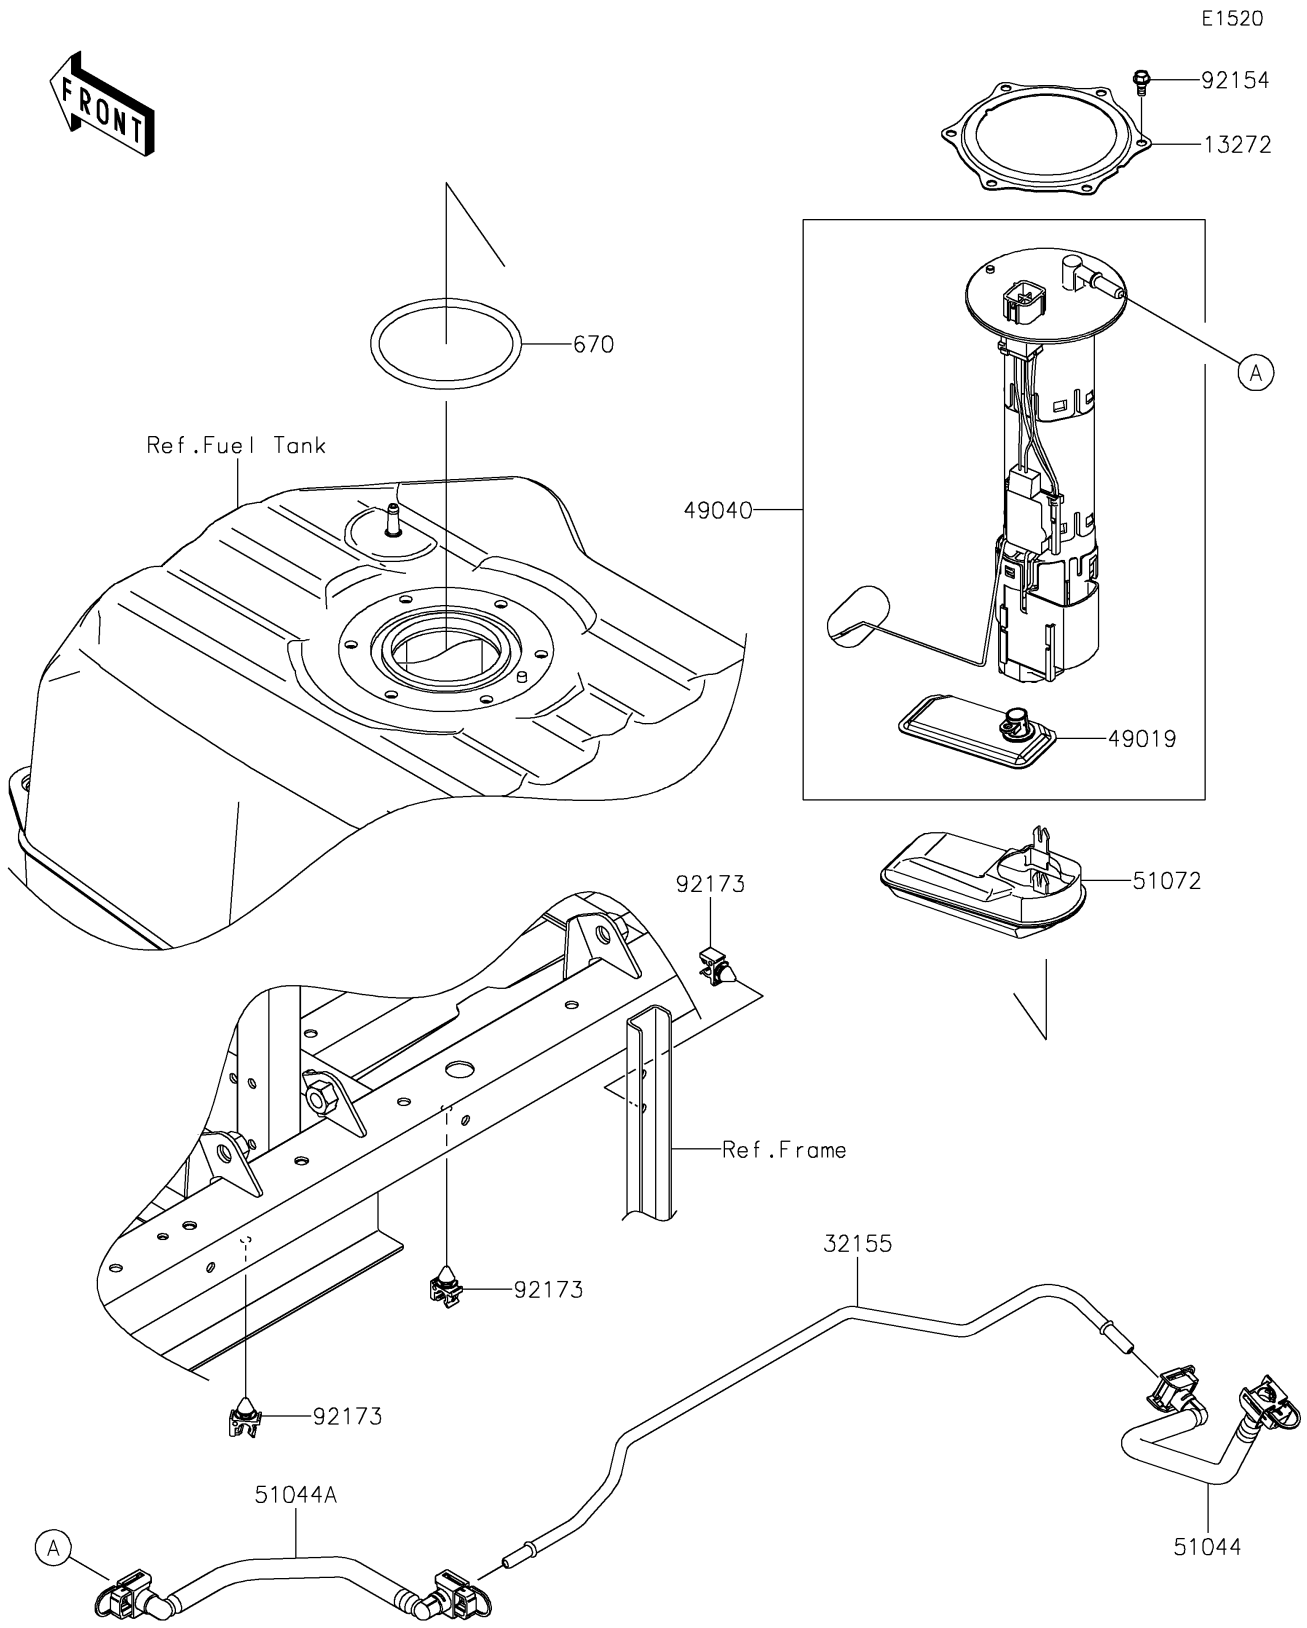

2026 RIDGE

PARTS DIAGRAM

Fuel Pump

2026 RIDGE

PARTS LIST

Fuel Pump

ITEM NAME	PART NUMBER	QUANTITY
PLATE (Ref # 13272)	13272-2500	1
PIPE,FUEL (Ref # 32155)	32155-7458	1
FILTER-FUEL (Ref # 49019)	49019-0034	1
PUMP-FUEL (Ref # 49040)	49040-0828	1
TUBE-ASSY,PIPE-ENGINE (Ref # 51044)	51044-1240	1
TUBE-ASSY,PUMP-PIPE (Ref # 51044A)	51044-1241	1
CHAMBER-FUEL (Ref # 51072)	51072-0008	1
BOLT,FUEL PUMP (Ref # 92154)	92154-1326	6
CLAMP,FUEL PIPE (Ref # 92173)	92173-1213	3
O RING (Ref # 670)	670E5090	1