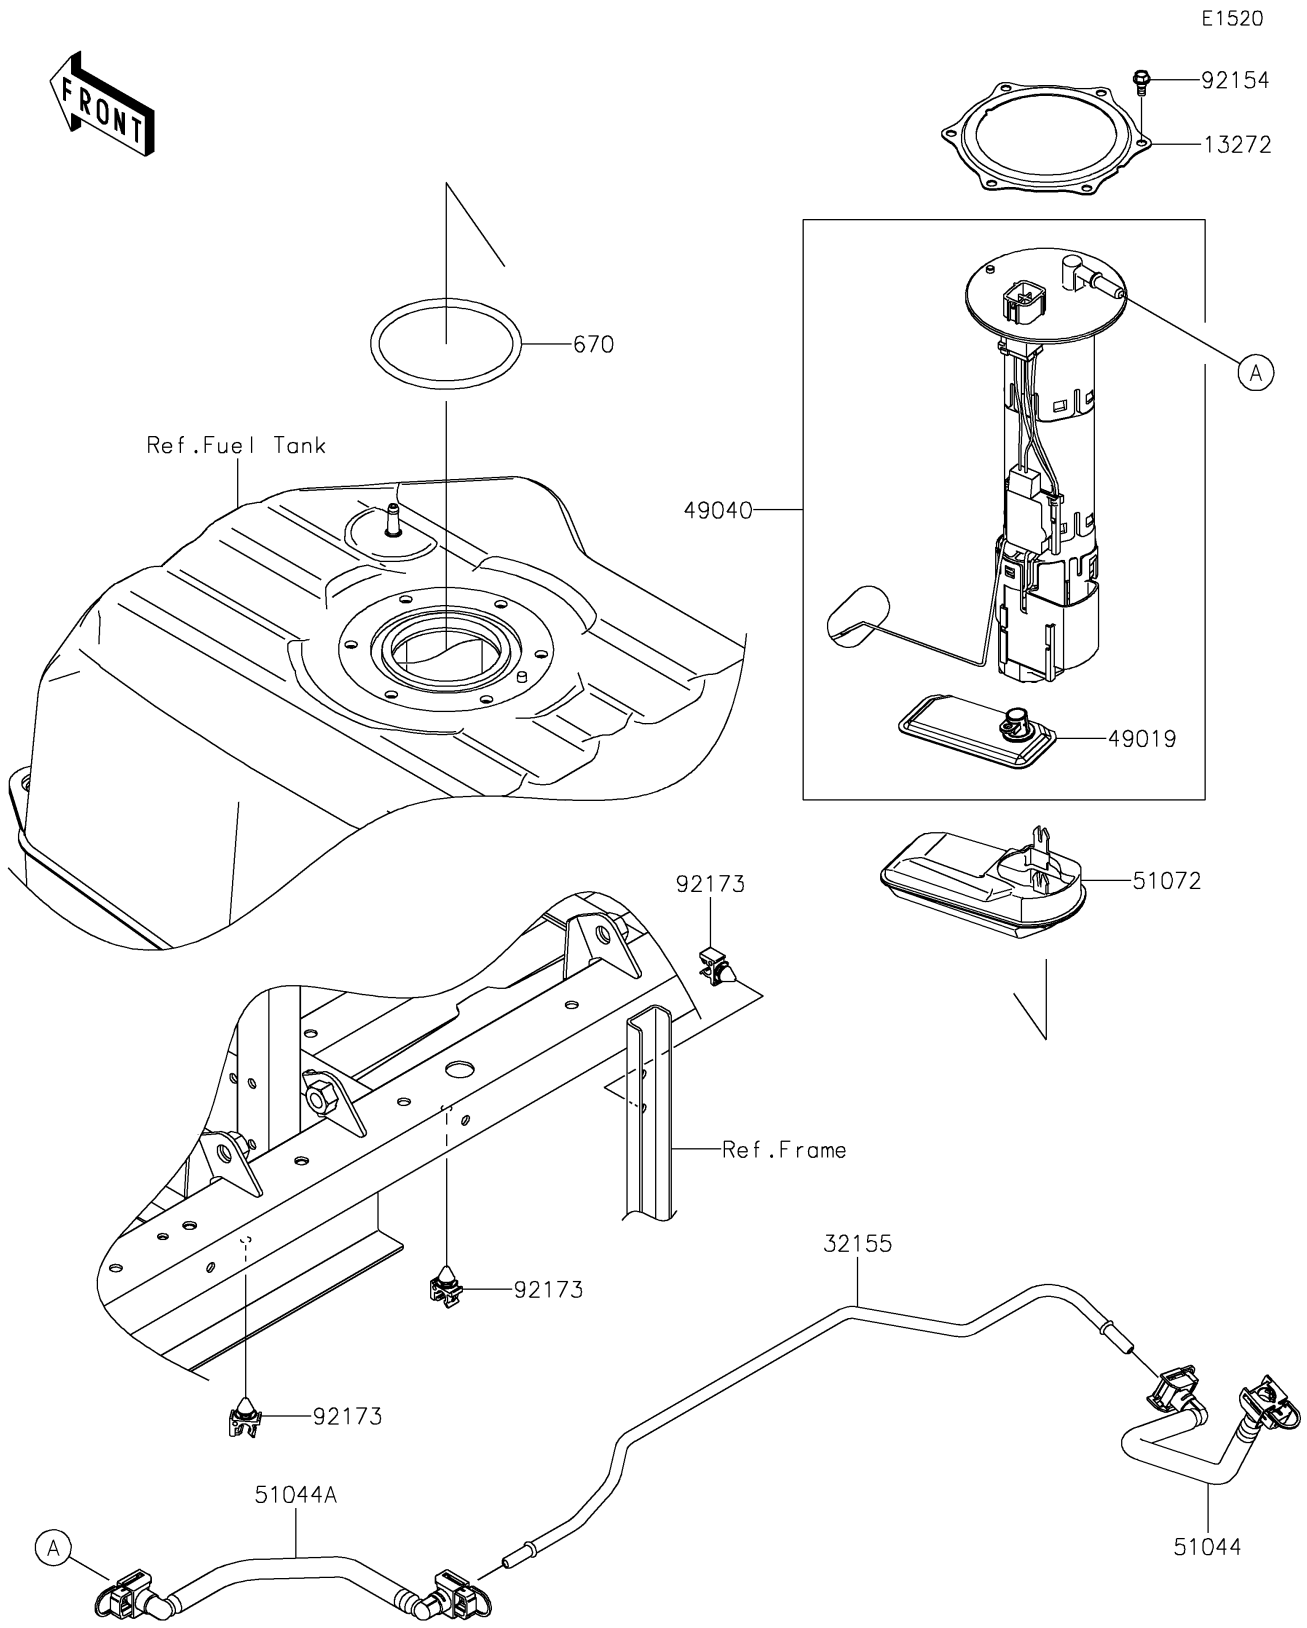

2026 RIDGE®

PARTS DIAGRAM

Fuel Pump

2026 RIDGE®

PARTS LIST

Fuel Pump

ITEM NAME	PART NUMBER	QUANTITY
PLATE (Ref # 13272)	13272-2500	1
PIPE,FUEL (Ref # 32155)	32155-7458	1
FILTER-FUEL (Ref # 49019)	49019-0034	1
PUMP-FUEL (Ref # 49040)	49040-0828	1
TUBE-ASSY,PIPE-ENGINE (Ref # 51044)	51044-1240	1
TUBE-ASSY,PUMP-PIPE (Ref # 51044A)	51044-1241	1
CHAMBER-FUEL (Ref # 51072)	51072-0008	1
BOLT,FUEL PUMP (Ref # 92154)	92154-1326	6
CLAMP,FUEL PIPE (Ref # 92173)	92173-1213	3
O RING (Ref # 670)	670E5090	1