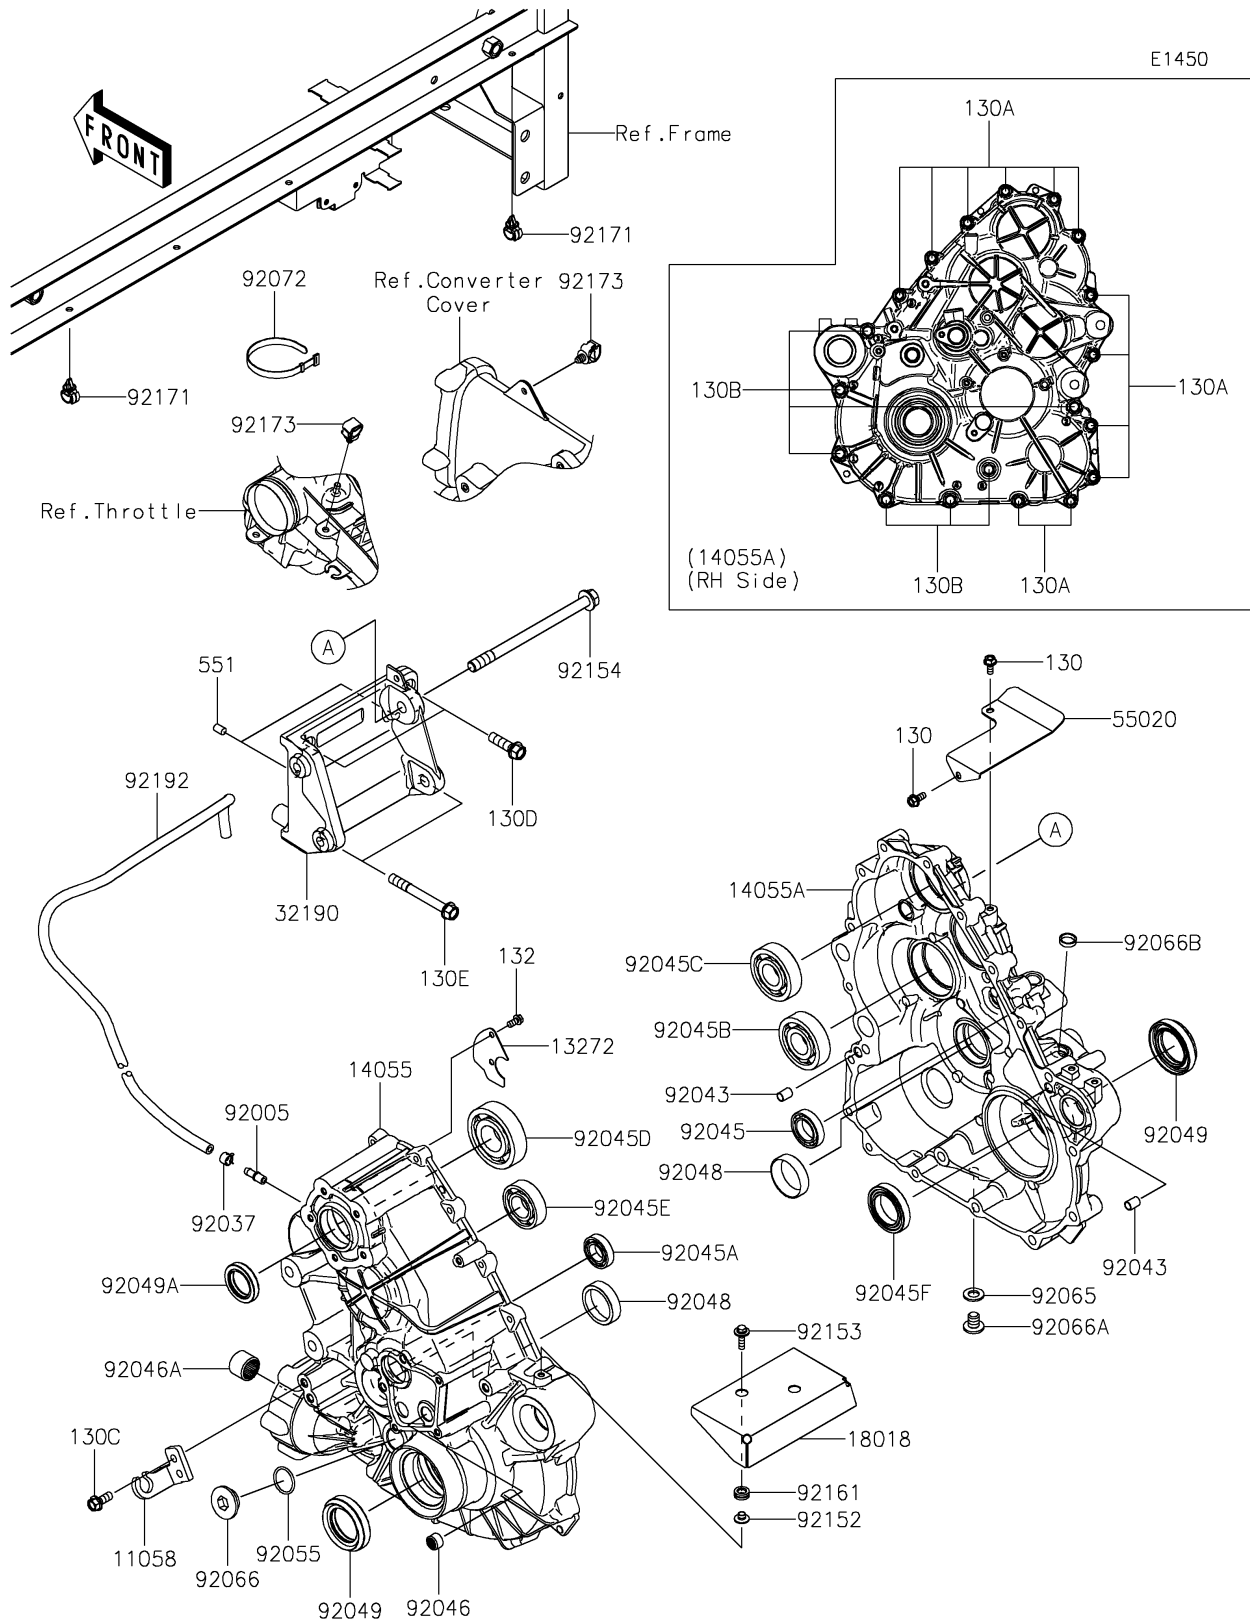

2026 RIDGE®

PARTS DIAGRAM

Gear Box

2026 RIDGE®

PARTS LIST

Gear Box

ITEM NAME	PART NUMBER	QUANTITY
BRACKET,CABLE (Ref # 11058)	11058-0560	1
PLATE (Ref # 13272)	13272-7230	1
CASE-GEAR,LH (Ref # 14055)	14055-0691	1
CASE-GEAR,RH (Ref # 14055A)	14055-0692	1
PLATE-HEAT GUARD (Ref # 18018)	18018-0647	1
BRACKET-ENGINE (Ref # 32190)	32190-0888	1
GUARD (Ref # 55020)	55020-2426	1
FITTING,BREATHER (Ref # 92005)	92005-1127	1
CLAMP,TUBE (Ref # 92037)	92037-1505	1
PIN,DOWEL,10X14 (Ref # 92043)	92043-1037	2
BEARING-BALL,#6905 (Ref # 92045)	92045-036	1
BEARING-BALL,6904 (Ref # 92045A)	92045-0705	1
BEARING-BALL,6305RSH2 (Ref # 92045B)	92045-0899	1
BEARING-BALL,6305Z (Ref # 92045C)	92045-0901	1
BEARING-BALL,TAB306C3 (Ref # 92045D)	92045-0961	1
BEARING-BALL,6205R (Ref # 92045E)	92045-0964	1
BEARING-BALL,6907C2 (Ref # 92045F)	92045-1373	1
BEARING-NEEDLE,HK1210FM (Ref # 92046)	92046-0034	1
BEARING-NEEDLE (Ref # 92046A)	92046-0039	1
RACE (Ref # 92048)	92048-1020	2
SEAL-OIL,TC9Y 40X62X10X17.2 (Ref # 92049)	92049-0815	2
SEAL-OIL,HTC 30X45X8 (Ref # 92049A)	92049-0848	1
RING-O,25.7X2.4 (Ref # 92055)	92055-1136	1
GASKET,12X22X2 (Ref # 92065)	92065-097	1
PLUG,25X8 (Ref # 92066)	92066-0012	1
PLUG,12X15 (Ref # 92066A)	92066-0943	1
PLUG (Ref # 92066B)	92066-7014	1
BAND,L=186 (Ref # 92072)	92072-056	1
COLLAR,6.3X8.3X7.2 (Ref # 92152)	92152-1865	2