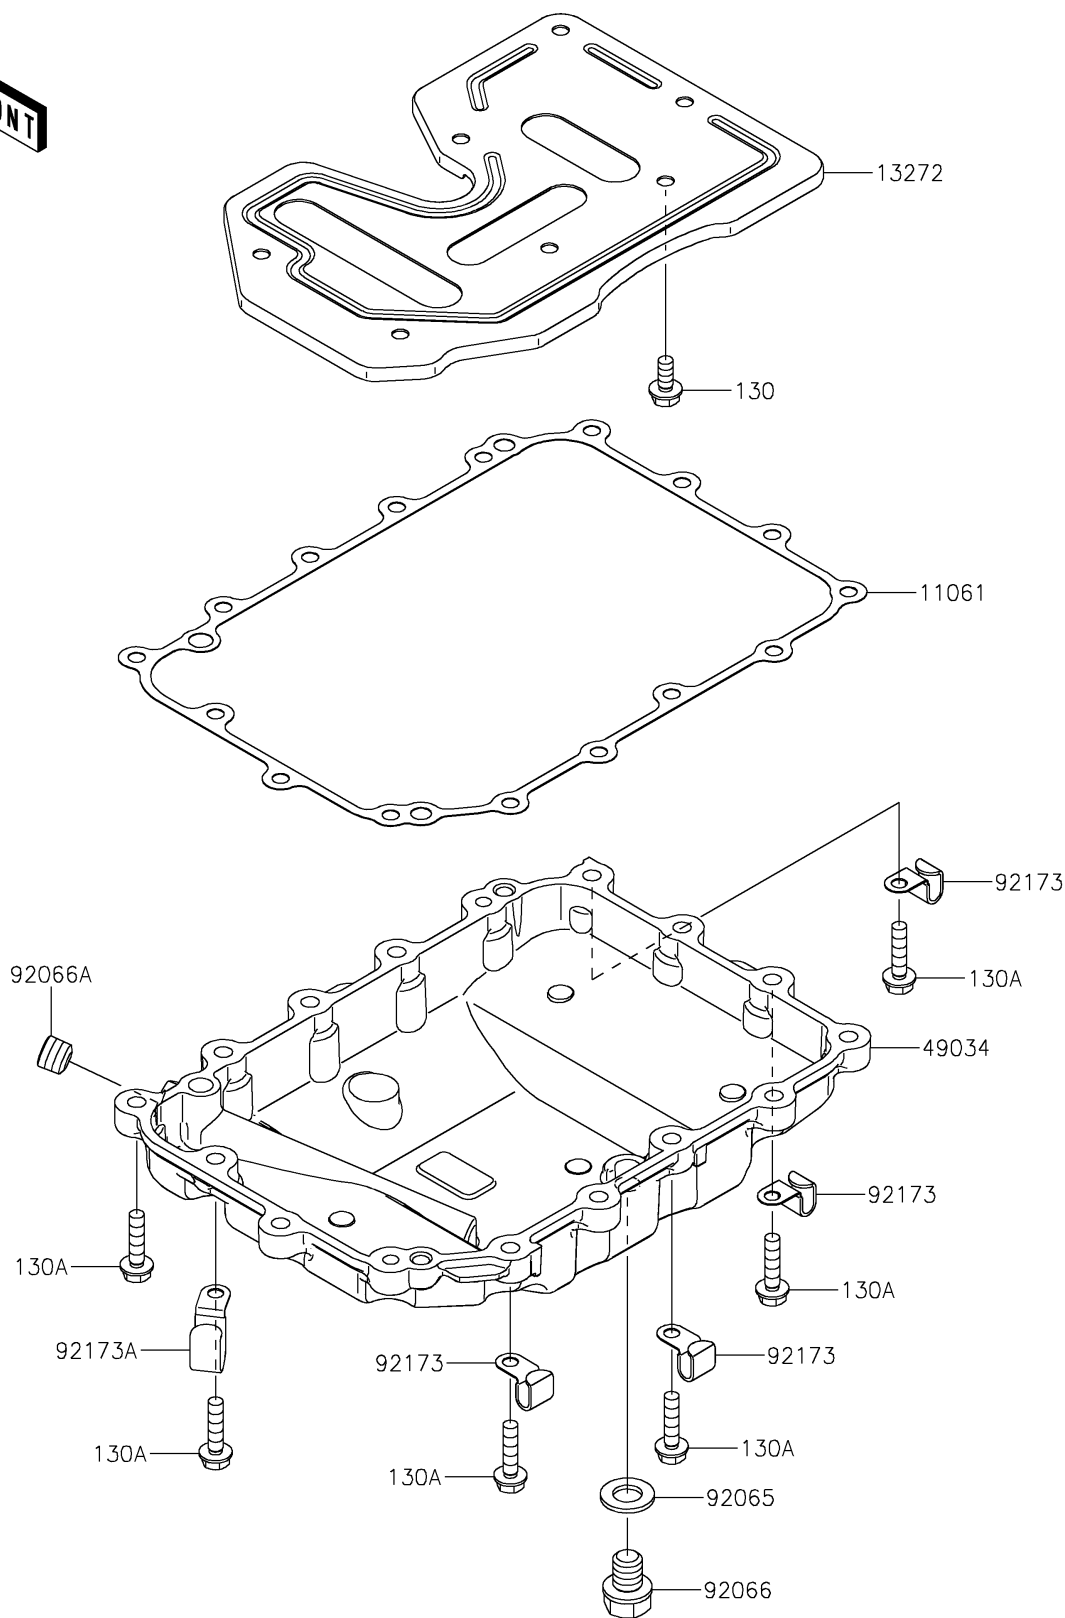

2026 RIDGE®

PARTS DIAGRAM

Oil Pan

Kawasaki

Let the Good Times Roll®

E1434

2026 RIDGE®

PARTS LIST

Oil Pan

| ITEM NAME | PART NUMBER | QUANTITY |
|------------------------------------|-------------|----------|
| GASKET,OIL PAN (Ref # 11061) | 11061-1453 | 1 |
| PLATE,OIL PAN (Ref # 13272) | 13272-4094 | 1 |
| PAN-OIL (Ref # 49034) | 49034-0583 | 1 |
| GASKET,12X22X2 (Ref # 92065) | 92065-097 | 1 |
| PLUG,OIL DRAIN,12X15 (Ref # 92066) | 92066-1174 | 1 |
| PLUG (Ref # 92066A) | 92066-1597 | 1 |
| CLAMP,12X45 (Ref # 92173) | 92173-1839 | 4 |
| CLAMP (Ref # 92173A) | 92173-2588 | 1 |
| BOLT-FLANGED,6X14 (Ref # 130) | 130BA0614 | 7 |
| BOLT-FLANGED,6X25 (Ref # 130A) | 130BA0625 | 16 |