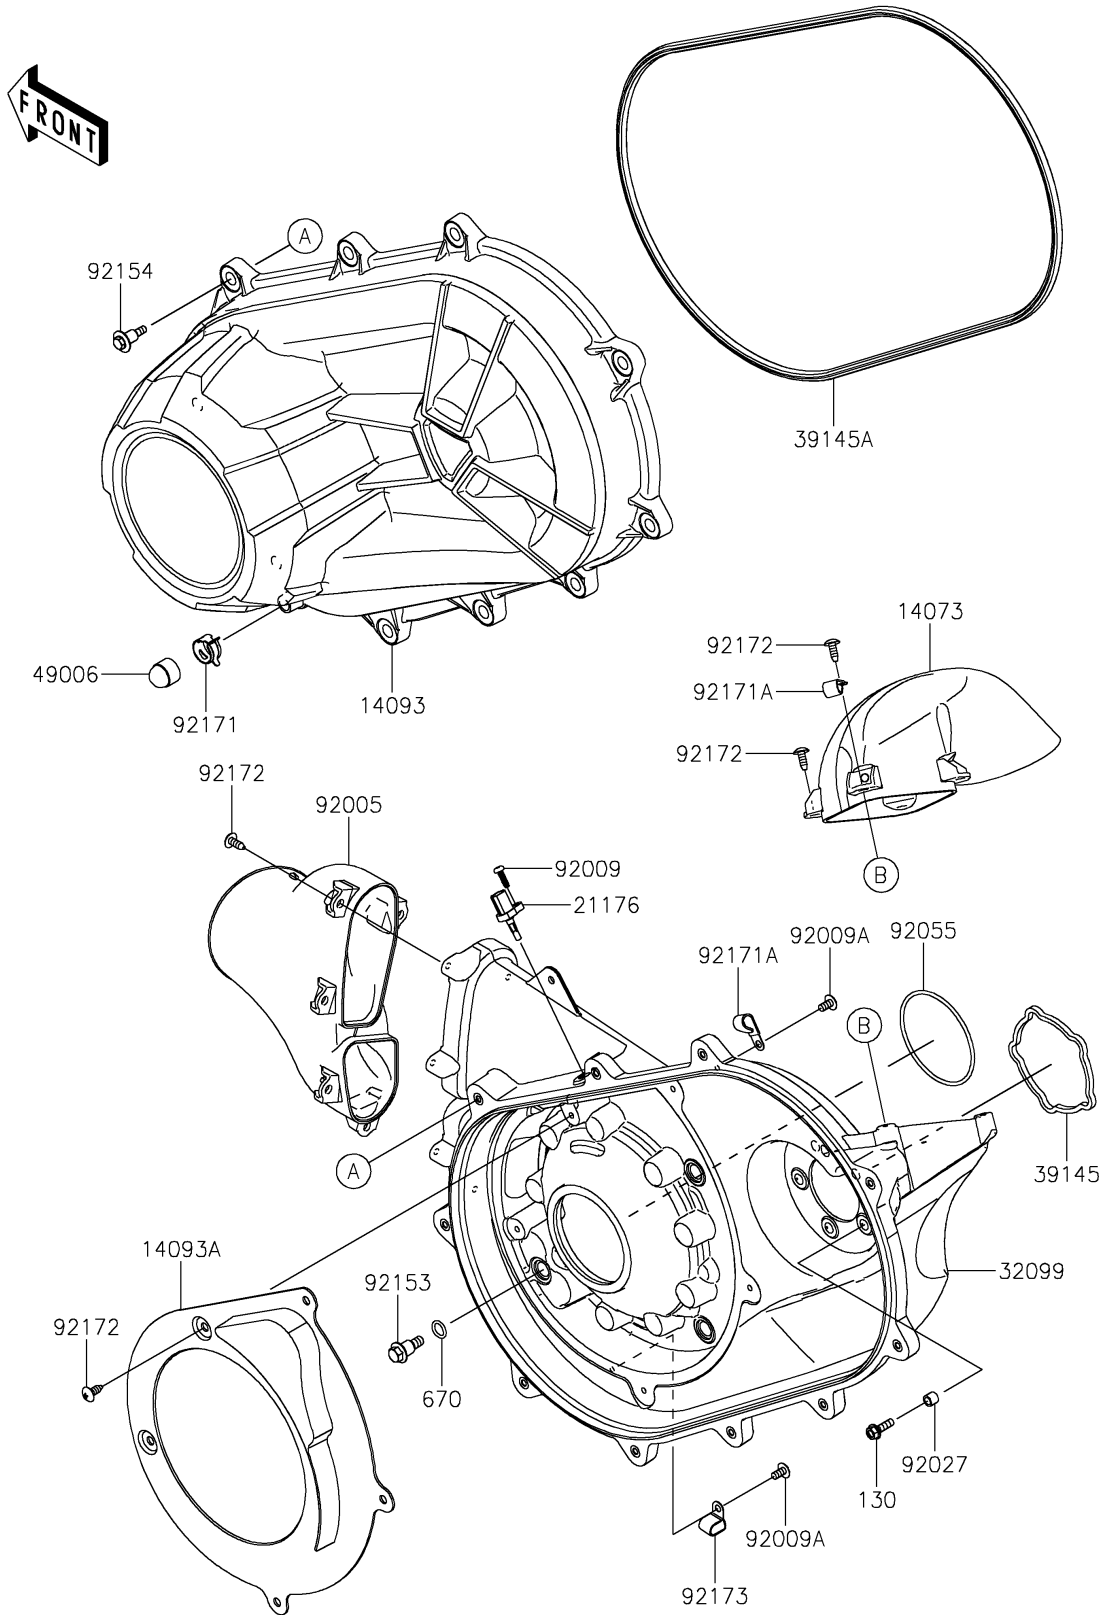

2026 RIDGE

PARTS DIAGRAM

Converter Cover

E1393

2026 RIDGE

PARTS LIST

Converter Cover

Kawasaki

Let the Good Times Roll®

ITEM NAME

PART NUMBER

QUANTITY
