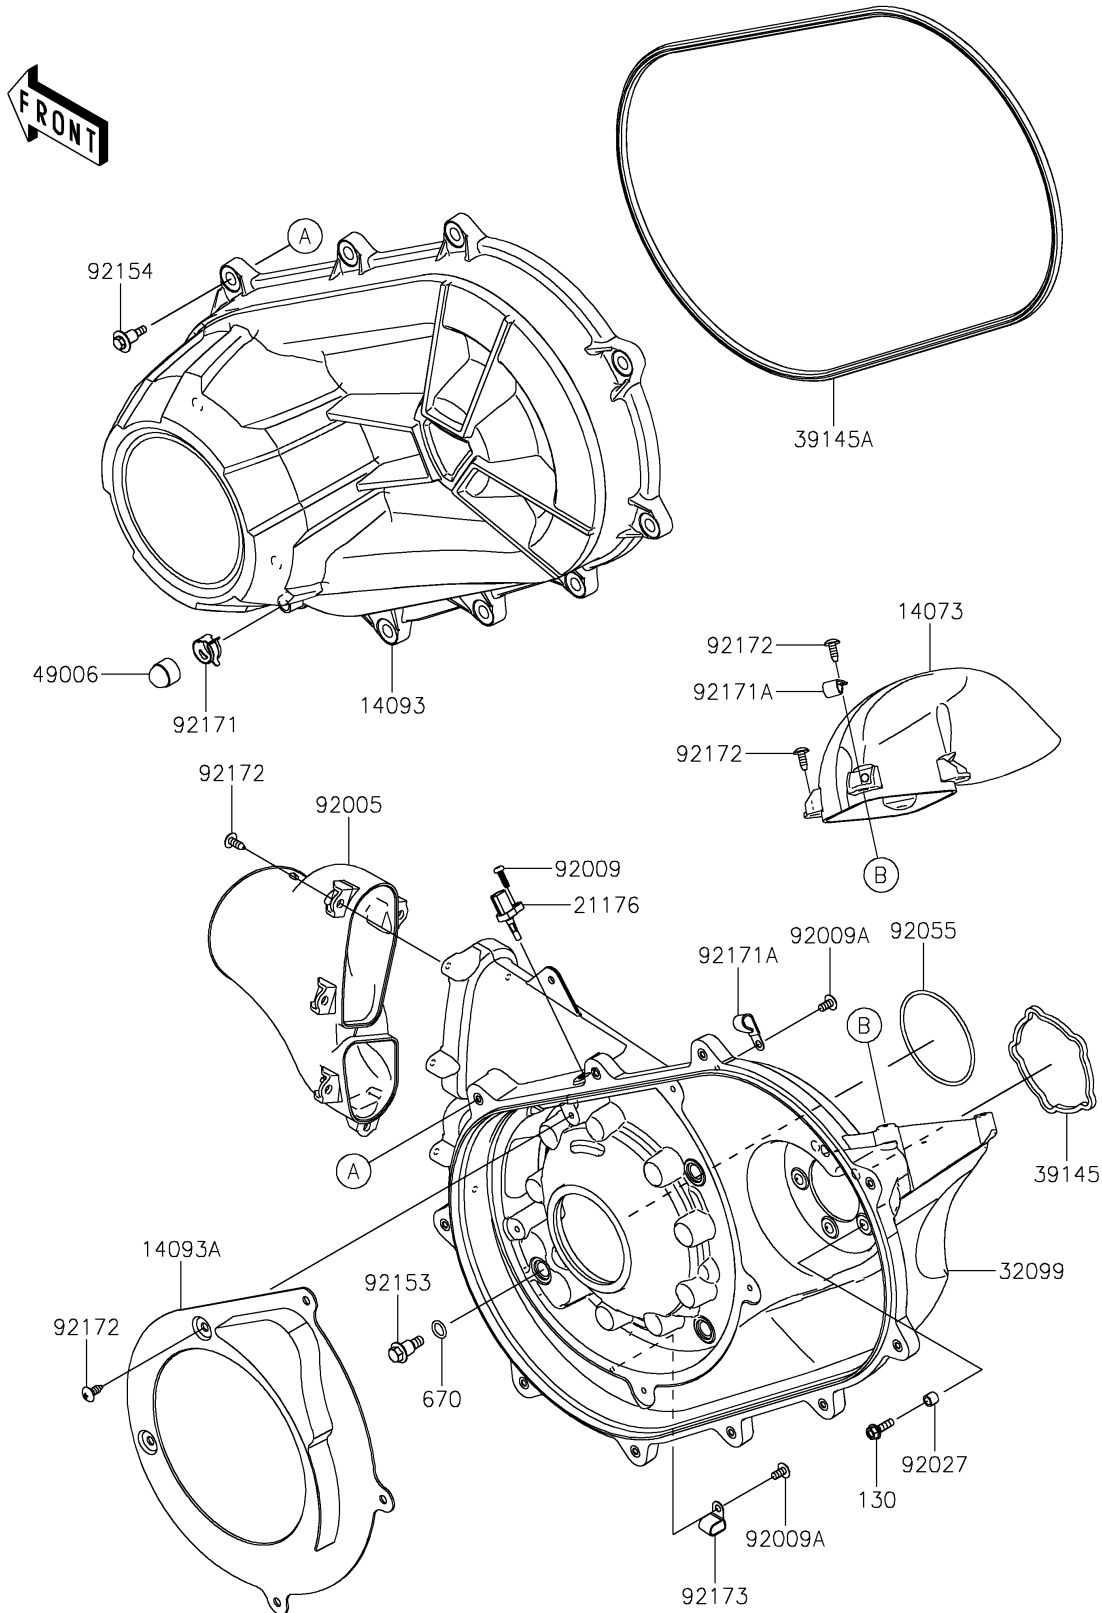

2026 RIDGE

PARTS DIAGRAM

Converter Cover

E1393

2026 RIDGE

PARTS LIST

Converter Cover

ITEM NAME	PART NUMBER	QUANTITY
DUCT,EXHAUST (Ref # 14073)	14073-1915	1
COVER,CVT (Ref # 14093)	14093-1453	1
COVER,AIR GUIDE (Ref # 14093A)	14093-1454	1
SENSOR,AIR TEMPERATURE (Ref # 21176)	21176-0048	1
CASE,CVT (Ref # 32099)	32099-0829	1
TRIM-SEAL (Ref # 39145)	39145-0714	1
TRIM-SEAL,CVT COVER (Ref # 39145A)	39145-0760	1
BOOT,DRAIN (Ref # 49006)	49006-3718	1
FITTING,INTAKE (Ref # 92005)	92005-1450	1
SCREW,TAPPING,5X16 (Ref # 92009)	92009-1264	1
SCREW,6X12 (Ref # 92009A)	92009-1480	2
COLLAR,6.8X10X8.5 (Ref # 92027)	92027-129	5
RING-O,84.4X3.1 (Ref # 92055)	92055-0916	1
BOLT,8X26.5 (Ref # 92153)	92153-0594	4
BOLT,CVT COVER (Ref # 92154)	92154-1522	10
CLAMP (Ref # 92171)	92171-0329	1
CLAMP (Ref # 92171A)	92171-0739	2
SCREW,6X16 (Ref # 92172)	92172-0284	14
CLAMP (Ref # 92173)	92173-2439	1
BOLT-FLANGED,6X20 (Ref # 130)	130BA0620	5
O RING,12MM (Ref # 670)	670D2012	4