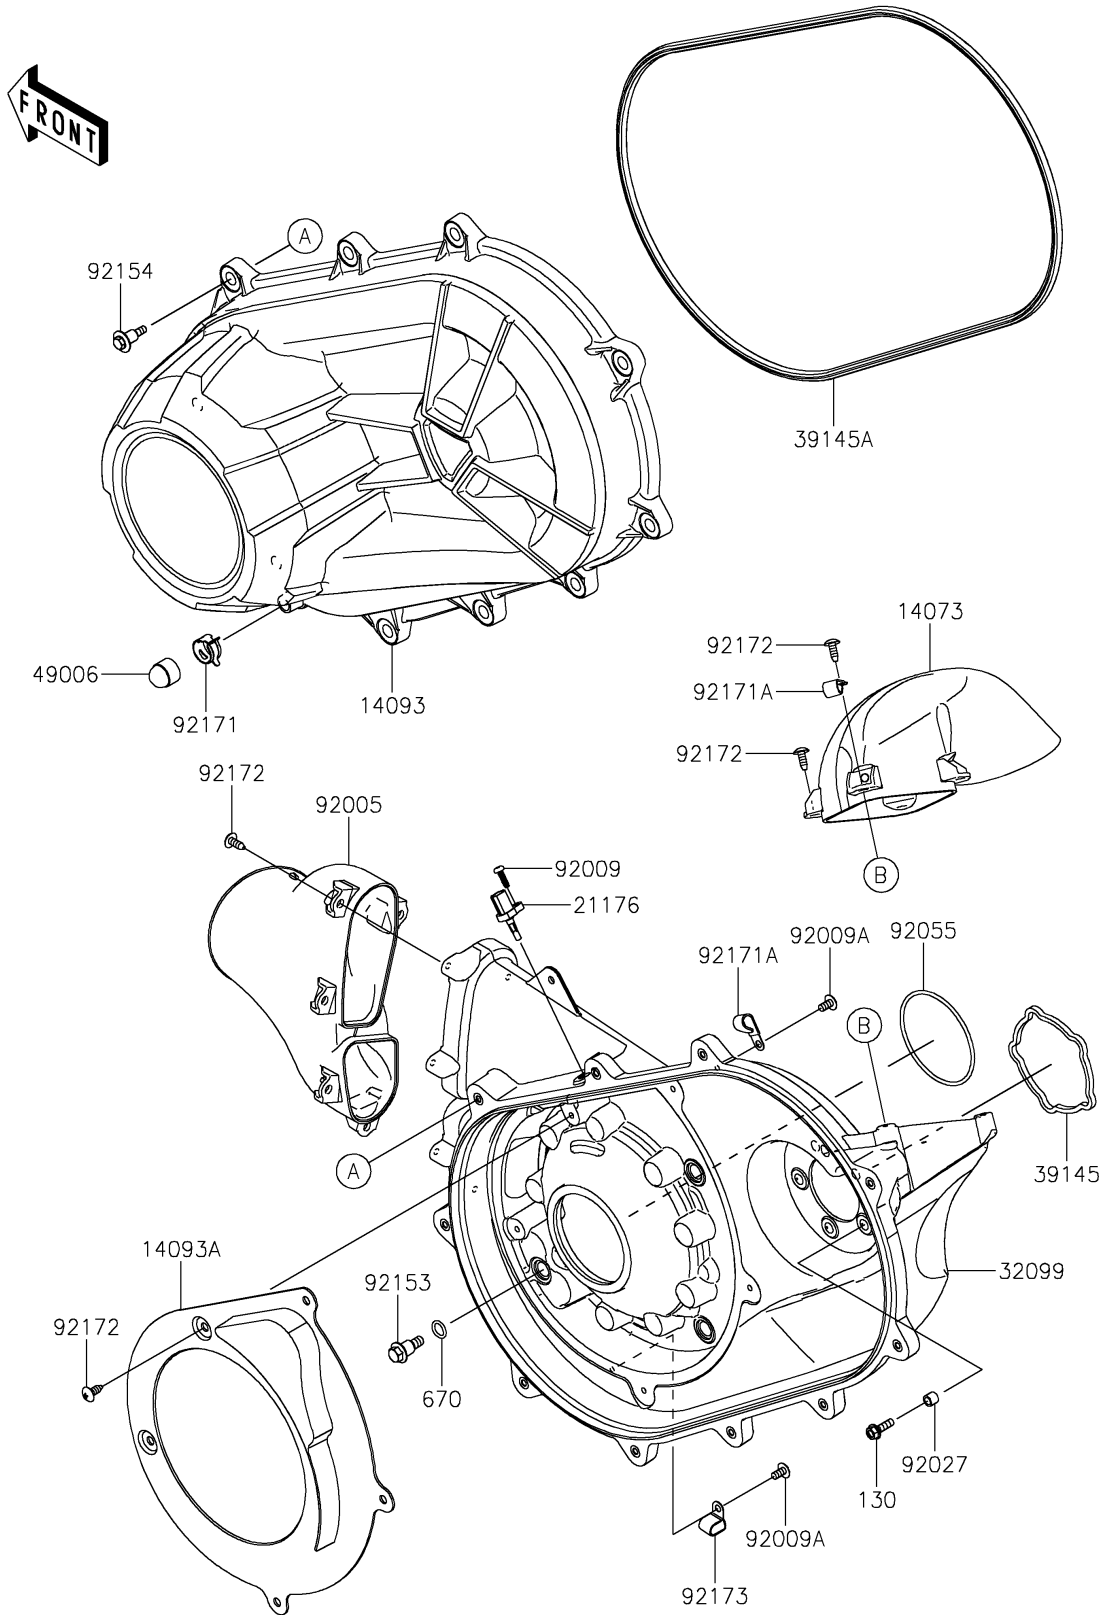

## PARTS DIAGRAM

### Converter Cover

E1393

## PARTS LIST

### Converter Cover

ITEM NAME	PART NUMBER	QUANTITY
DUCT,EXHAUST (Ref # 14073)	14073-1915	1
COVER,CVT (Ref # 14093)	14093-1453	1
COVER,AIR GUIDE (Ref # 14093A)	14093-1454	1
SENSOR,AIR TEMPERATURE (Ref # 21176)	21176-0048	1
CASE,CVT (Ref # 32099)	32099-0829	1
TRIM-SEAL (Ref # 39145)	39145-0714	1
TRIM-SEAL,CVT COVER (Ref # 39145A)	39145-0760	1
BOOT,DRAIN (Ref # 49006)	49006-3718	1
FITTING,INTAKE (Ref # 92005)	92005-1450	1
SCREW,TAPPING,5X16 (Ref # 92009)	92009-1264	1
SCREW,6X12 (Ref # 92009A)	92009-1480	2
COLLAR,6.8X10X8.5 (Ref # 92027)	92027-129	5
RING-O,84.4X3.1 (Ref # 92055)	92055-0916	1
BOLT,8X26.5 (Ref # 92153)	92153-0594	4
BOLT,CVT COVER (Ref # 92154)	92154-1522	10
CLAMP (Ref # 92171)	92171-0329	1
CLAMP (Ref # 92171A)	92171-0739	2
SCREW,6X16 (Ref # 92172)	92172-0284	14
CLAMP (Ref # 92173)	92173-2439	1
BOLT-FLANGED,6X20 (Ref # 130)	130BA0620	5
O RING,12MM (Ref # 670)	670D2012	4