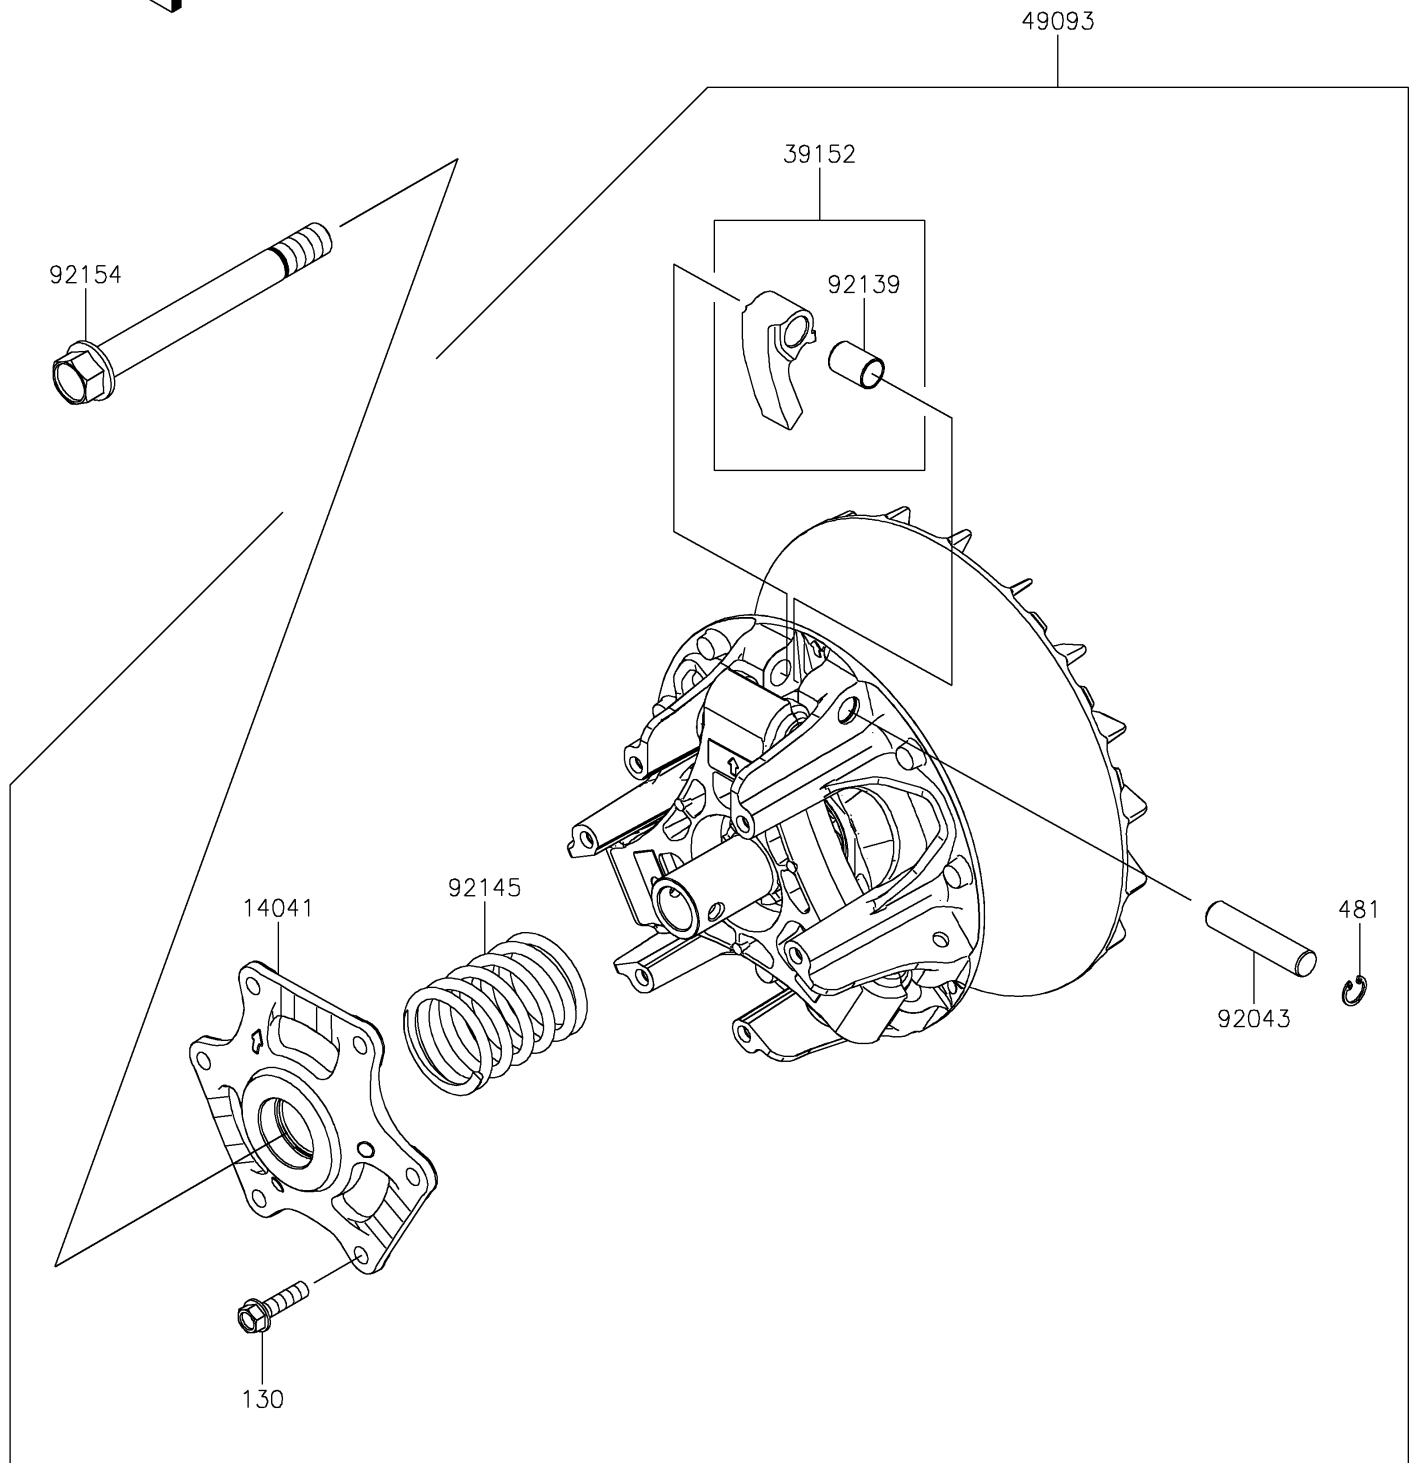

2026 RIDGE®

PARTS DIAGRAM

Drive Converter

E1391

2026 RIDGE®

PARTS LIST

Drive Converter

Kawasaki

Let the Good Times Roll®

ITEM NAME

PART NUMBER

QUANTITY
