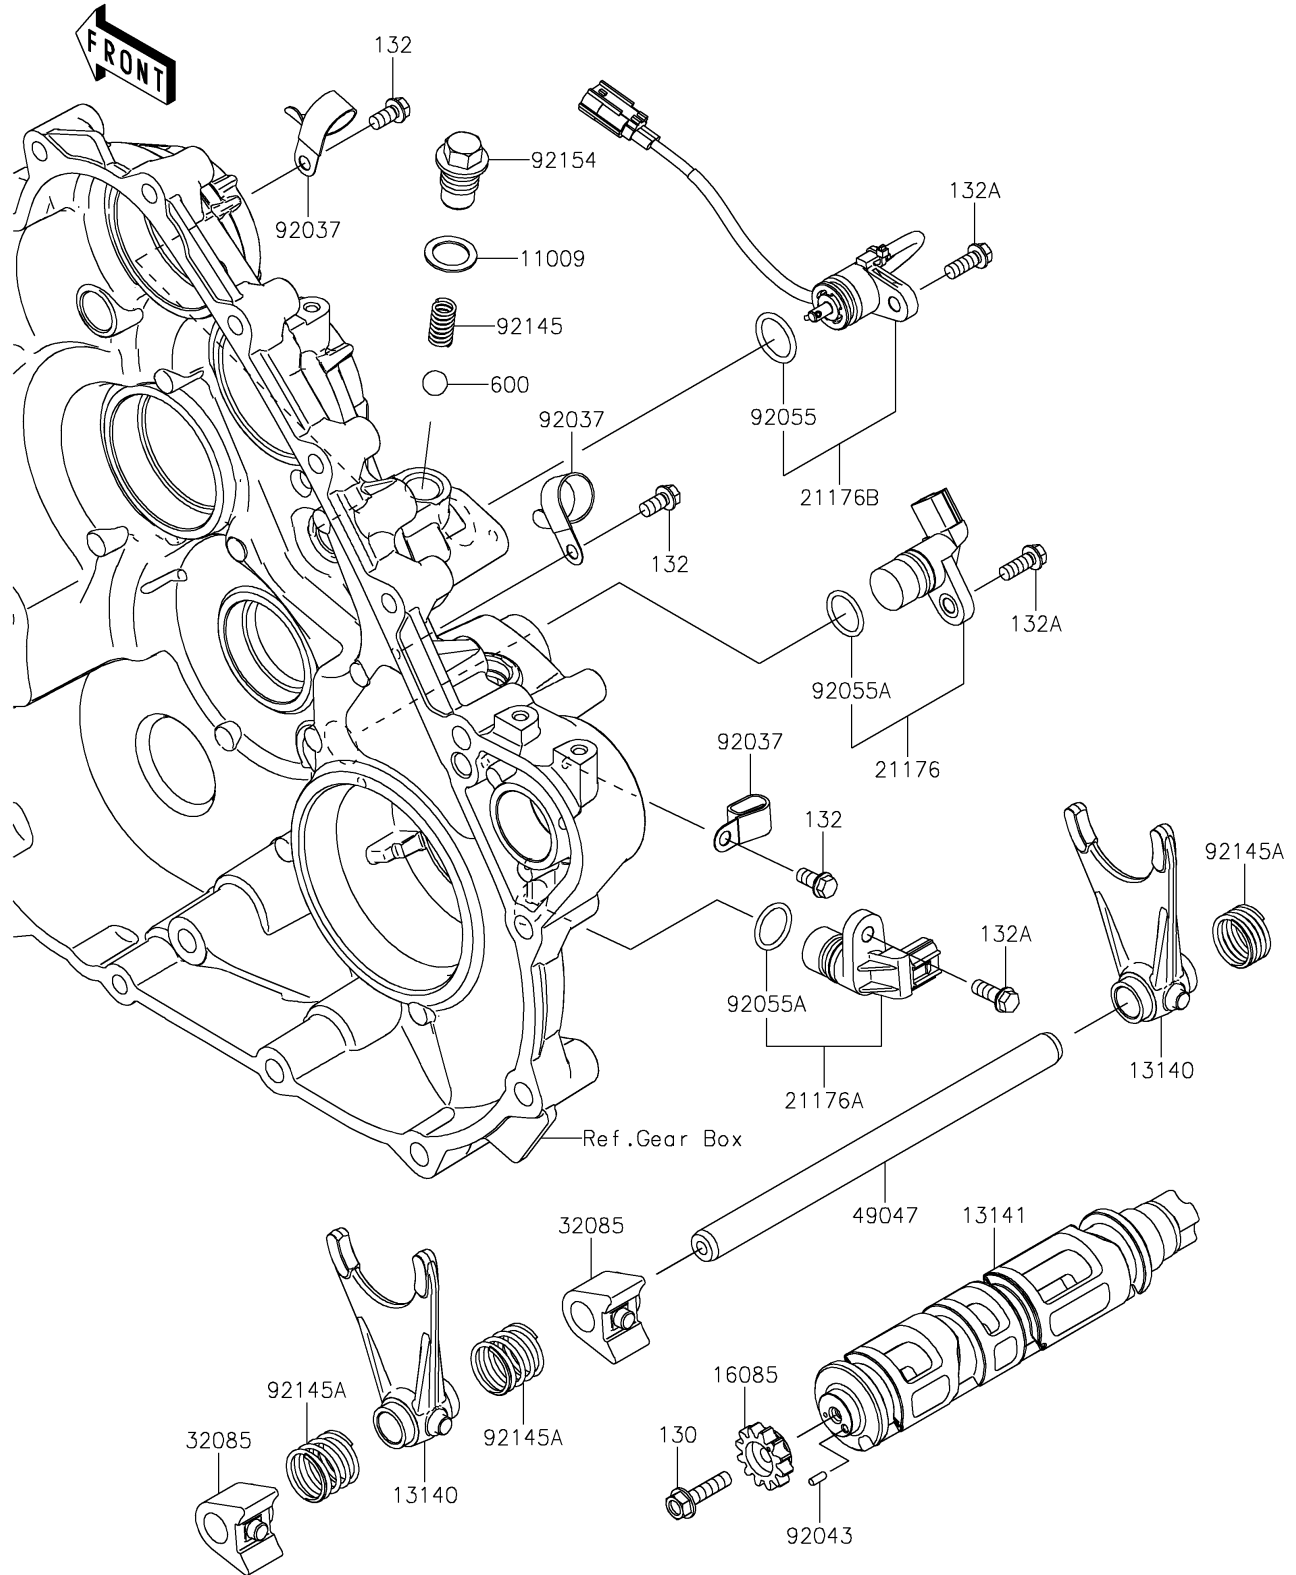

2026 RIDGE

PARTS DIAGRAM

Gear Change Drum/Shift Fork(s)

E1362

2026 RIDGE

PARTS LIST

Gear Change Drum/Shift Fork(s)

ITEM NAME	PART NUMBER	QUANTITY
GASKET,15.5X22X1 (Ref # 11009)	11009-1008	1
FORK-SHIFT (Ref # 13140)	13140-0693	2
DRUM-CHANGE (Ref # 13141)	13141-0618	1
GEAR,12T (Ref # 16085)	16085-0738	1
SENSOR,SPEED (Ref # 21176)	21176-0767	1
SENSOR,DIFF LOCK (Ref # 21176A)	21176-0891	1
SENSOR,GEAR POSITION (Ref # 21176B)	21176-1183	1
STOPPER (Ref # 32085)	32085-0901	2
ROD-SHIFT (Ref # 49047)	49047-0641	1
CLAMP (Ref # 92037)	92037-1993	3
PIN,3X8 (Ref # 92043)	92043-1716	1
RING-O (Ref # 92055)	92055-0917	1
RING-O (Ref # 92055A)	92055-1639	2
SPRING (Ref # 92145)	92145-1590	1
SPRING (Ref # 92145A)	92145-2315	3
BOLT,CHANGE POSITION (Ref # 92154)	92154-1366	1
BOLT-FLANGED,6X25 (Ref # 130)	130CA0625	1
BOLT-FLANGED-SMALL,6X12 (Ref # 132)	132BA0612	3
BOLT-FLANGED-SMALL,6X16 (Ref # 132A)	132BA0616	3
BALL-STEEL,13/32 (Ref # 600)	600A1300	1