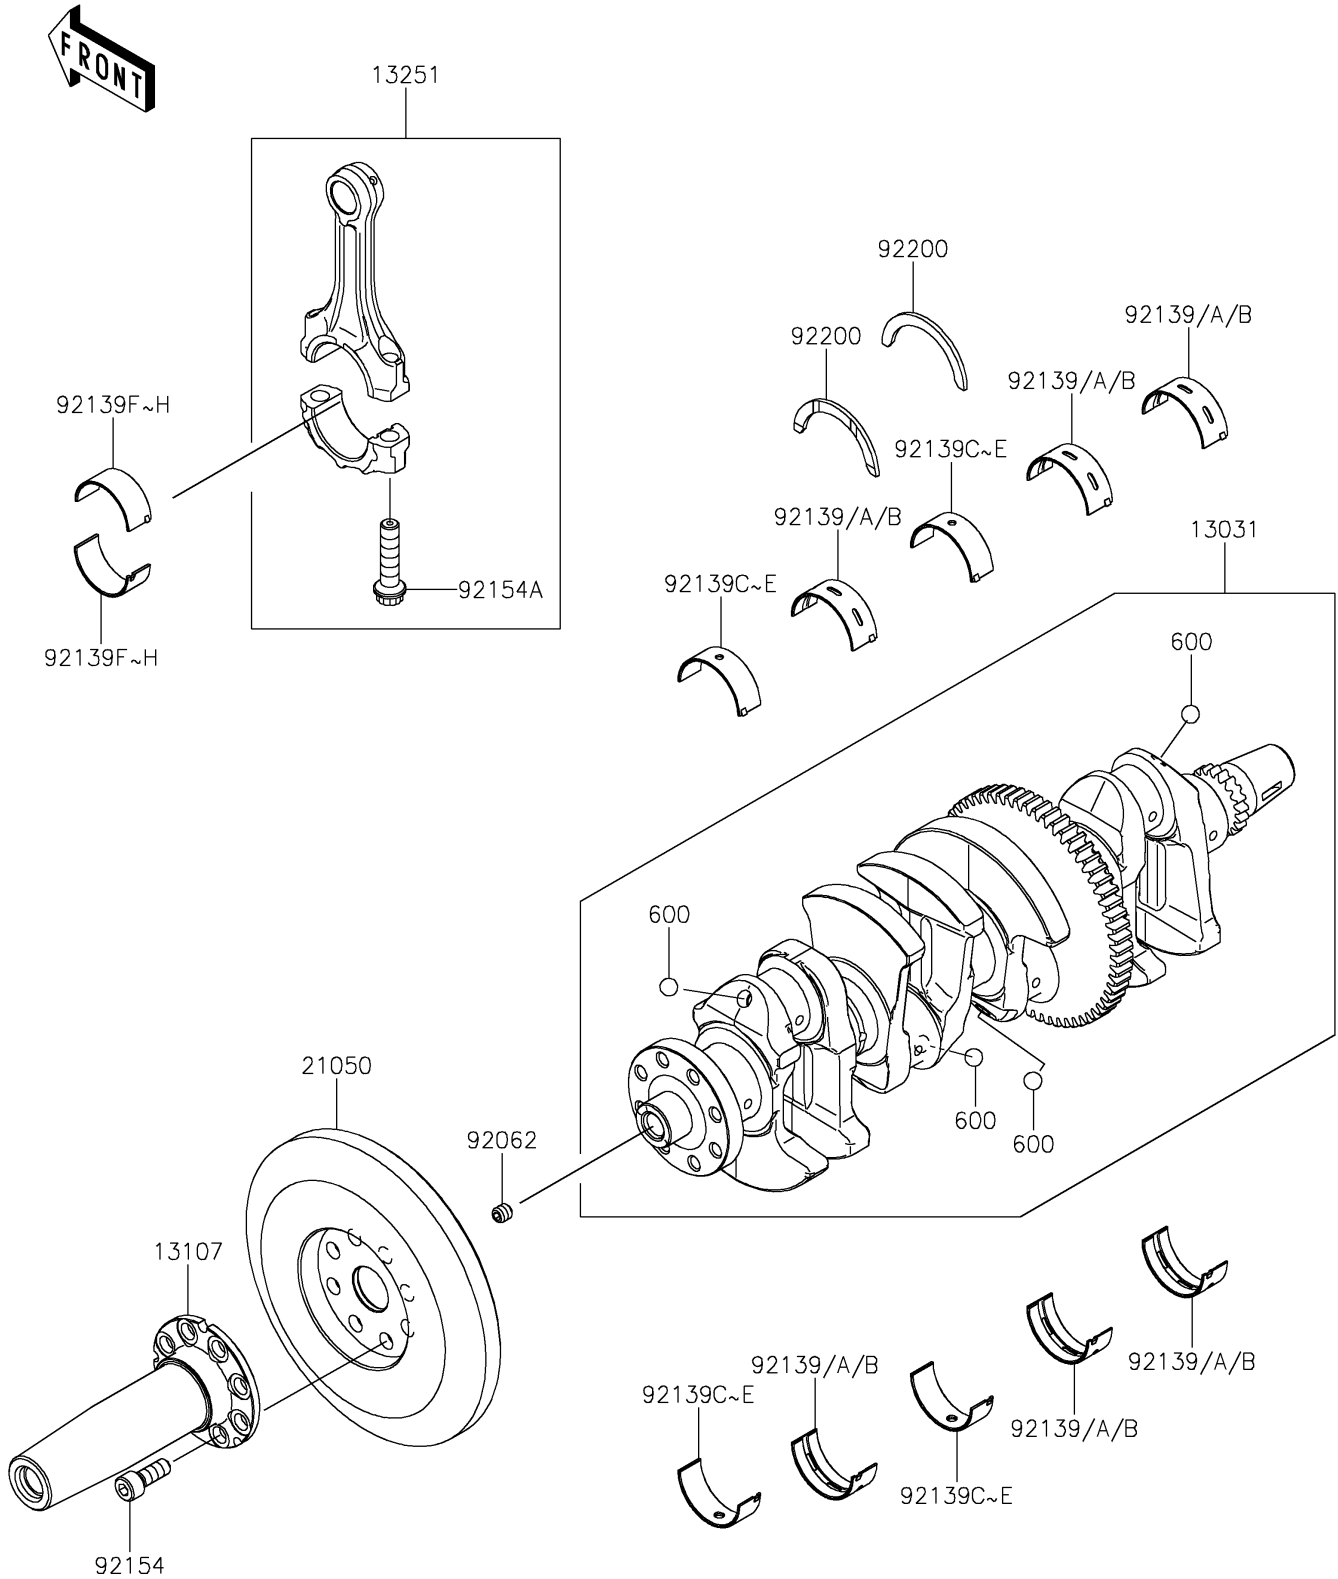

2026 RIDGE

PARTS DIAGRAM

Crankshaft

E1321

2026 RIDGE

PARTS LIST

Crankshaft

Kawasaki

Let the Good Times Roll®

ITEM NAME	PART NUMBER	QUANTITY
CRANKSHAFT-COMP (Ref # 13031)	13031-1530	1
SHAFT,CONVERTER (Ref # 13107)	13107-0997	1
ROD-ASSY-CONNECTING,H (Ref # 13251)	13251-0751-HH	4
FLYWHEEL (Ref # 21050)	21050-0035	1
NOZZLE (Ref # 92062)	92062-1053	1
BUSHING,#2,BLUE (Ref # 92139)	92139-1265	6
BUSHING,#2,BLACK (Ref # 92139A)	92139-1266	AR
BUSHING,#2,BROWN (Ref # 92139B)	92139-1267	AR
BUSHING,#1,BLUE (Ref # 92139C)	92139-1268	4
BUSHING,#1,BLACK (Ref # 92139D)	92139-1269	AR
BUSHING,#1,BROWN (Ref # 92139E)	92139-1270	AR
BUSHING,CONNECTING ROD,BLUE (Ref # 92139F)	92139-1271	8
BUSHING,CONNECTING ROD,BLACK (Ref # 92139G)	92139-1272	AR
BUSHING,CONNECTING ROD,BROWN (Ref # 92139H)	92139-1273	AR
BOLT,8X22 (Ref # 92154)	92154-4492	8
BOLT,CONNECTING ROD (Ref # 92154A)	92154-4493	8
WASHER,T=2.5 (Ref # 92200)	92200-0744	2
BALL-STEEL,11/32 (Ref # 600)	600A1100	4