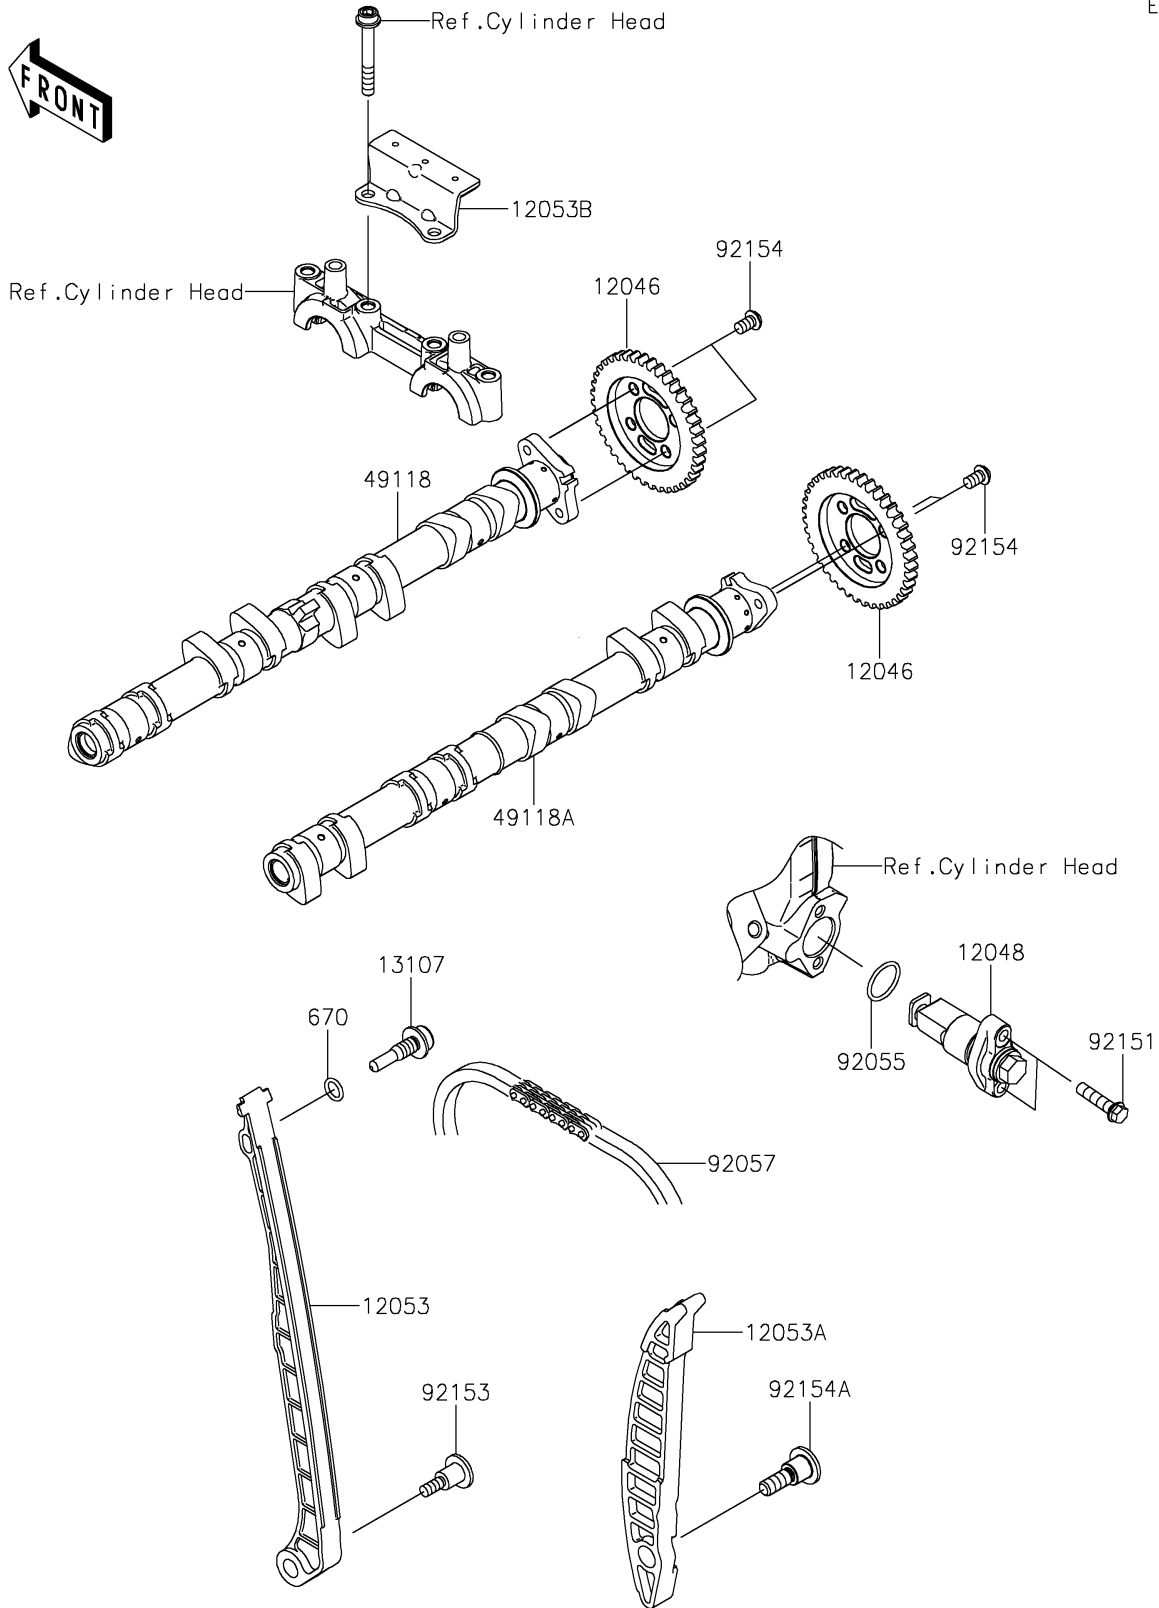

2026 RIDGE

PARTS DIAGRAM

Camshaft(s)/Tensioner

E1230

2026 RIDGE

PARTS LIST

Camshaft(s)/Tensioner

Kawasaki

Let the Good Times Roll®

ITEM NAME

PART NUMBER

QUANTITY
