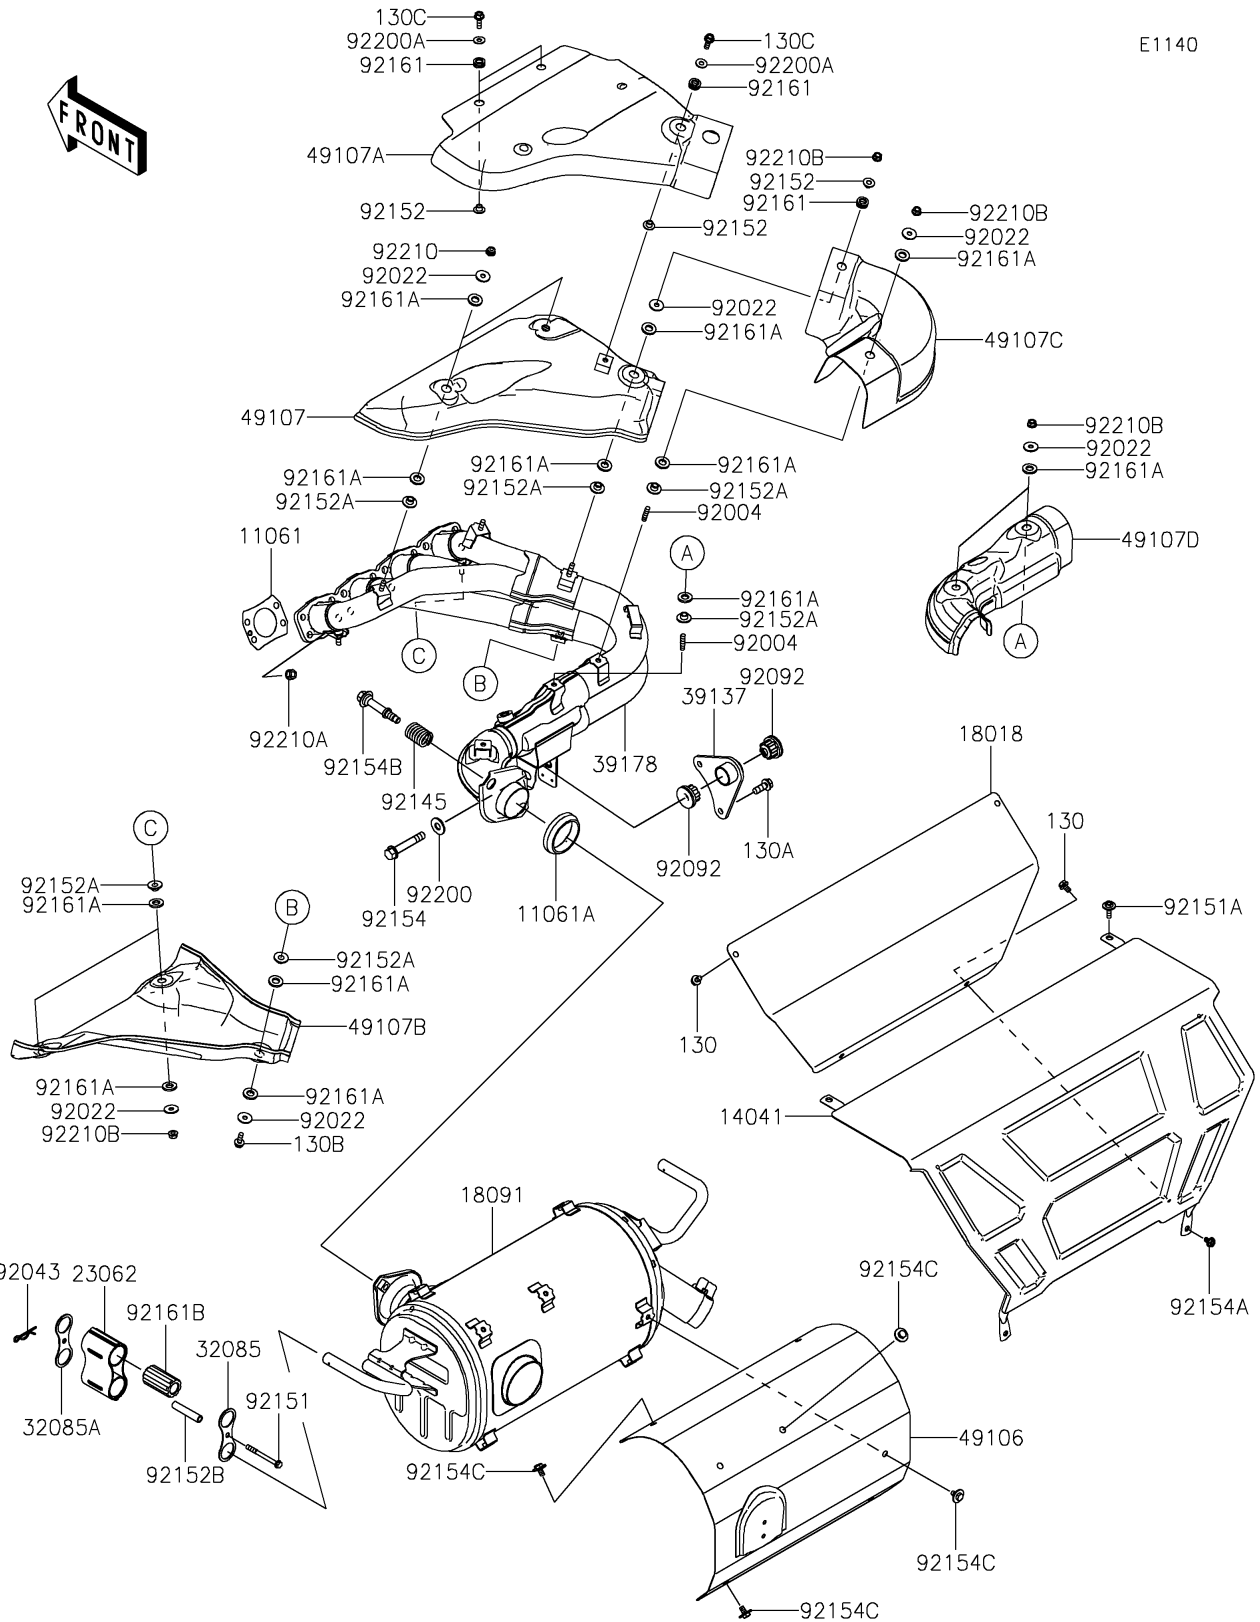

2026 RIDGE

PARTS DIAGRAM

Muffler(s)

2026 RIDGE

PARTS LIST

Muffler(s)

ITEM NAME	PART NUMBER	QUANTITY
GASKET,CYL.HEAD-EXHAUST PIPE (Ref # 11061)	11061-1472	4
GASKET,EXHAUST PIPE-MUFFLER (Ref # 11061A)	11061-1473	1
COVER-COMP (Ref # 14041)	14041-0635	1
PLATE-HEAT GUARD (Ref # 18018)	18018-0648	1
BODY-COMP-MUFFLER (Ref # 18091)	18091-1296	1
BRACKET-COMP (Ref # 23062)	23062-1415	2
STOPPER (Ref # 32085)	32085-0905	2
STOPPER (Ref # 32085A)	32085-0906	2
STAY-COMP (Ref # 39137)	39137-0736	1
MANIFOLD-COMP-EXHAUST (Ref # 39178)	39178-0450	1
COVER-MUFFLER (Ref # 49106)	49106-0879	1
COVER-EXHAUST PIPE (Ref # 49107)	49107-0873	1
COVER-EXHAUST PIPE,FR UPPER (Ref # 49107A)	49107-0874	1
COVER-EXHAUST PIPE,FR LOWER (Ref # 49107B)	49107-0875	1
COVER-EXHAUST PIPE,CNT (Ref # 49107C)	49107-0876	1
COVER-EXHAUST PIPE,RR (Ref # 49107D)	49107-0877	1
STUD,6X18 (Ref # 92004)	92004-0799	3
WASHER,6.5X20X1.5 (Ref # 92022)	92022-3710	9
PIN (Ref # 92043)	92043-1781	2
BUSHING-RUBBER (Ref # 92092)	92092-1081	2
SPRING (Ref # 92145)	92145-2262	2
BOLT,6X60 (Ref # 92151)	92151-1795	2
BOLT (Ref # 92151A)	92151-2139	2
COLLAR,6.3X8.3X16 (Ref # 92152)	92152-0286	4
COLLAR (Ref # 92152A)	92152-0423	9
COLLAR (Ref # 92152B)	92152-2943	2
BOLT,FLANGED,10X60 (Ref # 92154)	92154-0263	1
BOLT,FLANGED,6X10 (Ref # 92154A)	92154-0492	2
BOLT,MUFFLER (Ref # 92154B)	92154-4485	2

2026 RIDGE

PARTS LIST

Muffler(s)

Kawasaki

Let the Good Times Roll®

ITEM NAME	PART NUMBER	QUANTITY
BOLT,6X12 (Ref # 92154C)	92154-7240	7
DAMPER (Ref # 92161)	92161-0308	4
DAMPER (Ref # 92161A)	92161-0319	18
DAMPER (Ref # 92161B)	92161-2494	4
WASHER,10.5X25X2.0 (Ref # 92200)	92200-1377	1
WASHER,6.5X16X1.0 (Ref # 92200A)	92200-3712	3
NUT,6MM (Ref # 92210)	92210-0991	2
NUT,8MM (Ref # 92210A)	92210-1242	10
NUT,6MM (Ref # 92210B)	92210-1787	6
BOLT-FLANGED,6X10 (Ref # 130)	130BA0610	4
BOLT-FLANGED,8X22 (Ref # 130A)	130BA0822	2
BOLT-FLANGED,6X16 (Ref # 130B)	130BD0616	1
BOLT-FLANGED,6X18 (Ref # 130C)	130BD0618	3