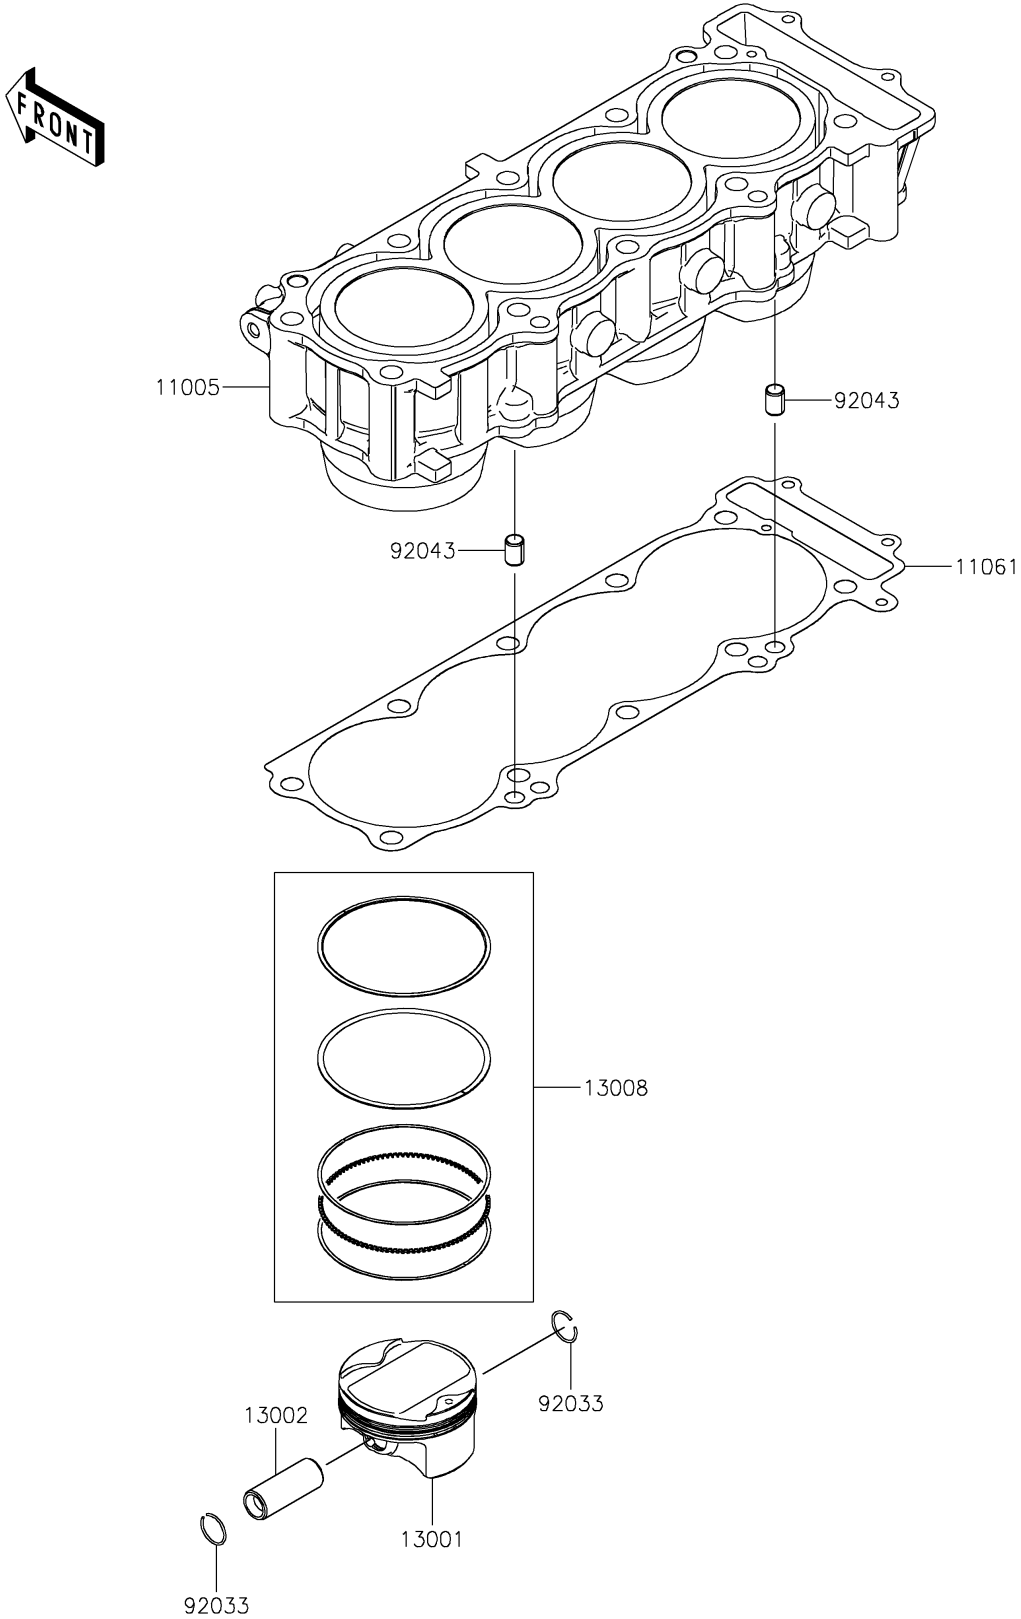

2026 RIDGE®

PARTS DIAGRAM

Cylinder/Piston(s)

E1120

2026 RIDGE®

PARTS LIST

Cylinder/Piston(s)

ITEM NAME	PART NUMBER	QUANTITY
CYLINDER-ENGINE (Ref # 11005)	11005-0733	1
GASKET,CYLINDER BASE (Ref # 11061)	11061-1482	1
PISTON-ENGINE (Ref # 13001)	13001-0843	4
PIN-PISTON (Ref # 13002)	13002-0733	4
RING-SET-PISTON (Ref # 13008)	13008-0571	4
RING-SNAP (Ref # 92033)	92033-1054	8
PIN,8.2X10X14 (Ref # 92043)	92043-1264	2