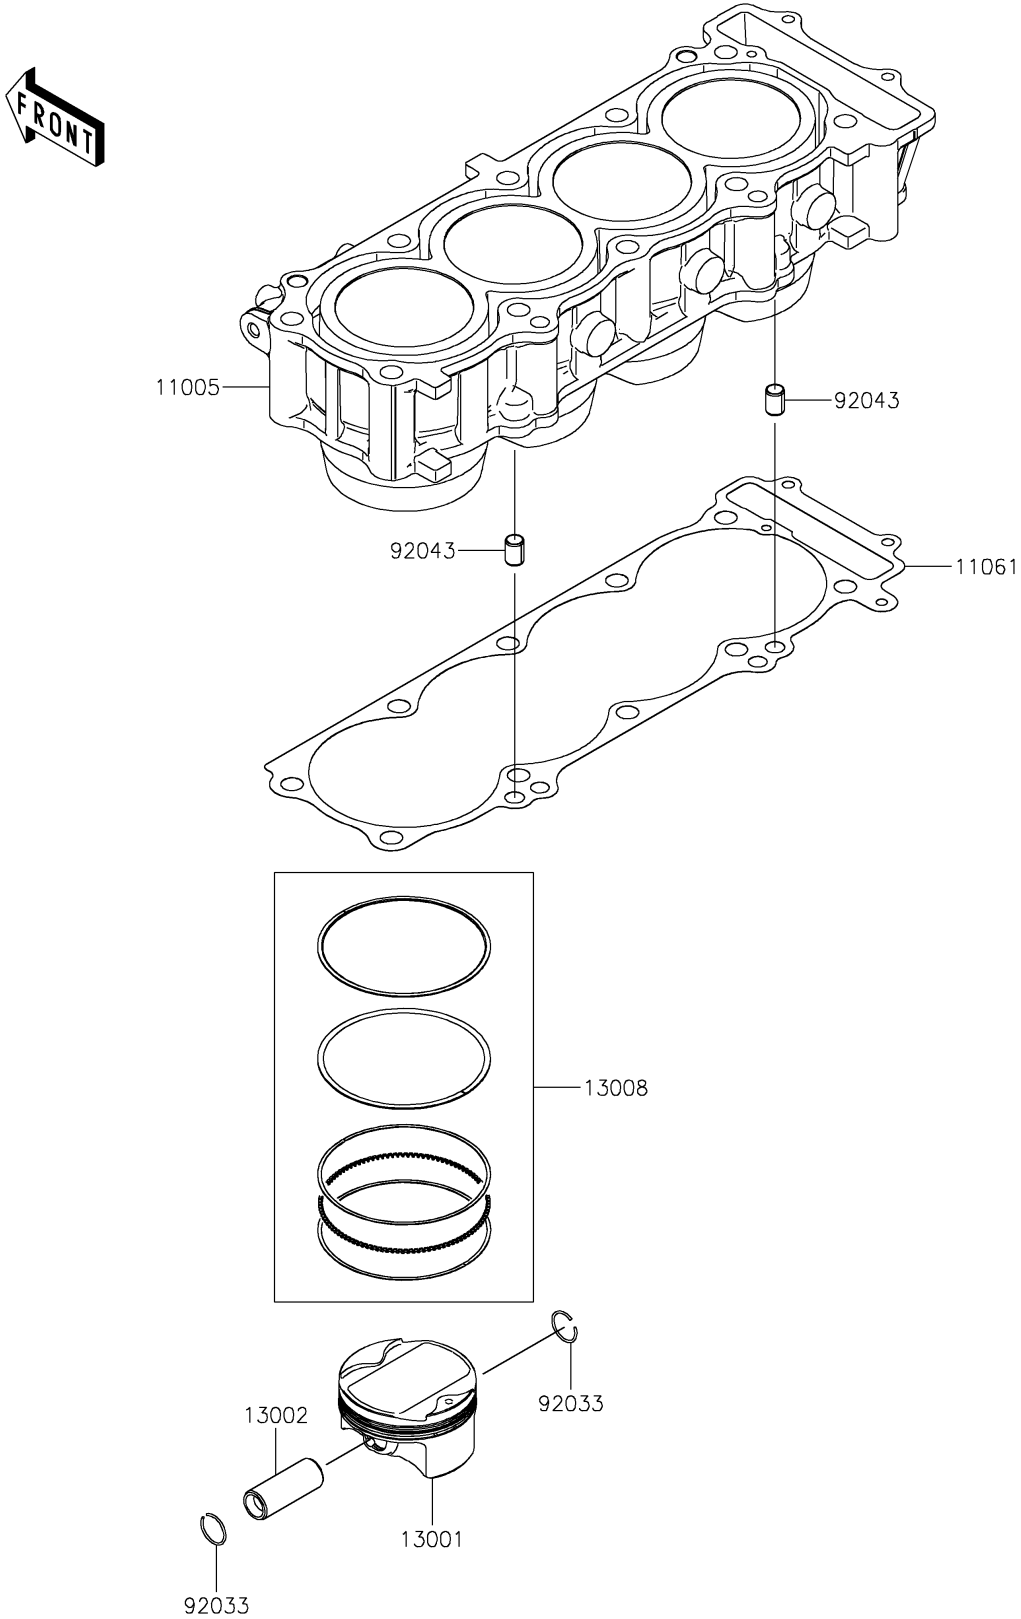

2026 RIDGE

PARTS DIAGRAM

Cylinder/Piston(s)

E1120

2026 RIDGE

PARTS LIST

Cylinder/Piston(s)

ITEM NAME	PART NUMBER	QUANTITY
CYLINDER-ENGINE (Ref # 11005)	11005-0733	1
GASKET,CYLINDER BASE (Ref # 11061)	11061-1482	1
PISTON-ENGINE (Ref # 13001)	13001-0843	4
PIN-PISTON (Ref # 13002)	13002-0733	4
RING-SET-PISTON (Ref # 13008)	13008-0571	4
RING-SNAP (Ref # 92033)	92033-1054	8
PIN,8.2X10X14 (Ref # 92043)	92043-1264	2