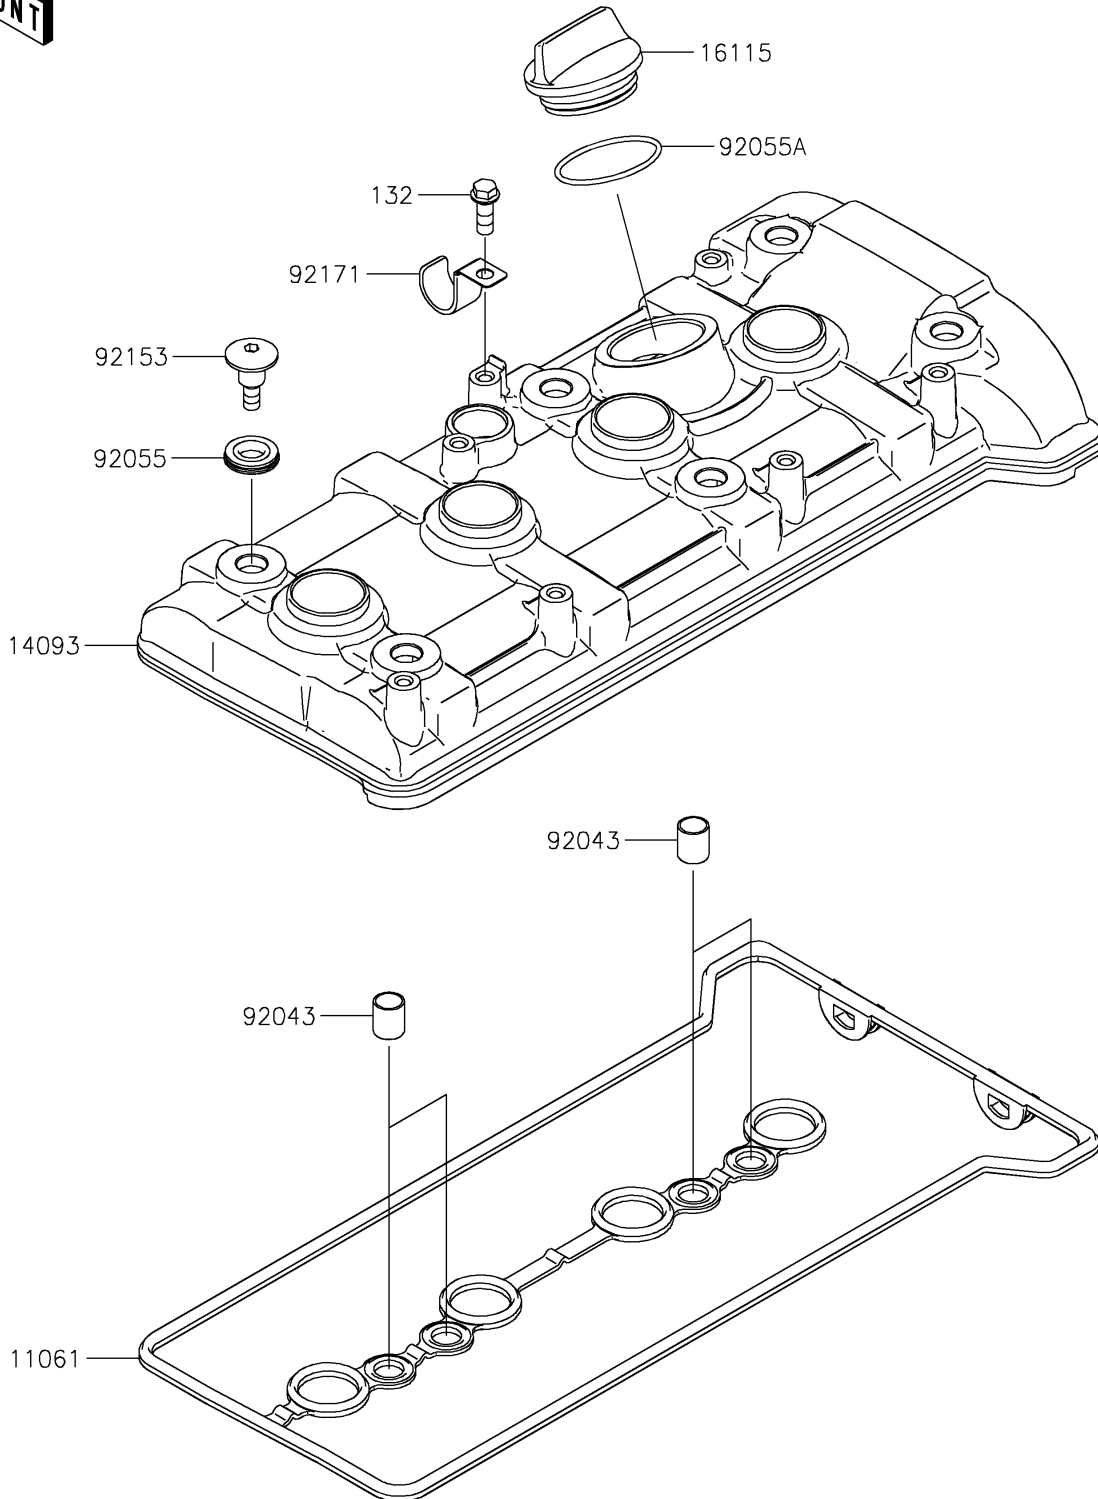

2026 RIDGE®

PARTS DIAGRAM

Cylinder Head Cover

E1112

2026 RIDGE®

PARTS LIST

Cylinder Head Cover

Kawasaki

Let the Good Times Roll®

ITEM NAME

PART NUMBER

QUANTITY
