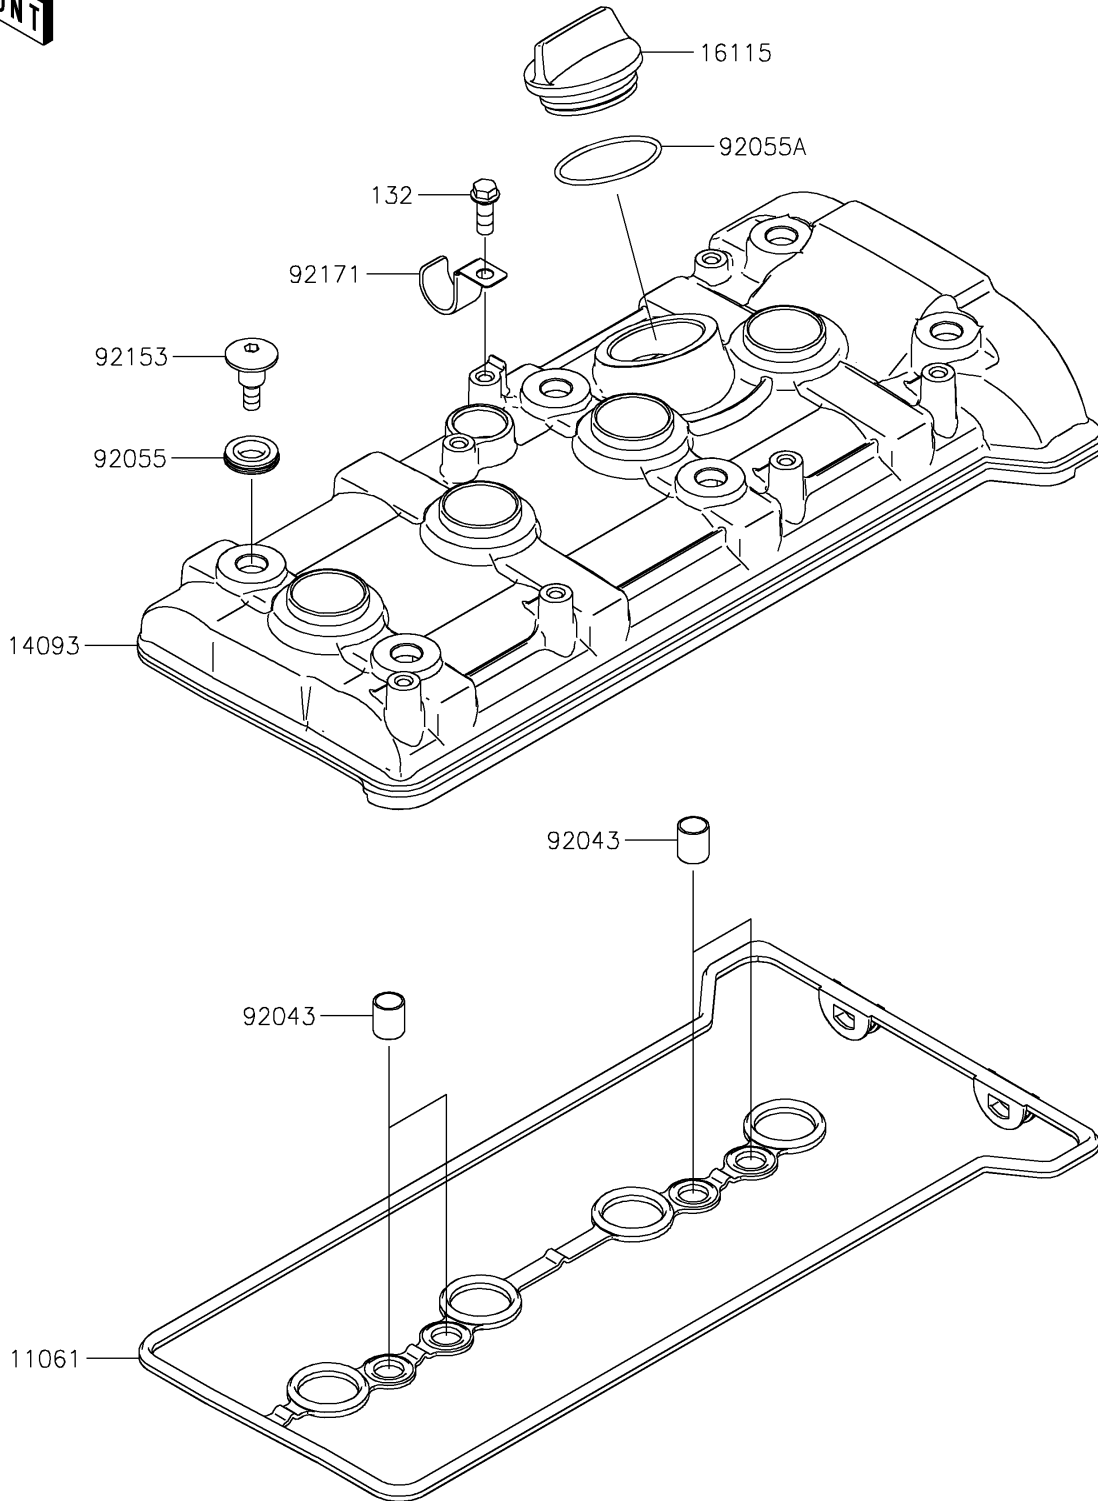

2026 RIDGE

PARTS DIAGRAM

Cylinder Head Cover

E1112

2026 RIDGE

PARTS LIST

Cylinder Head Cover

Kawasaki

Let the Good Times Roll®

ITEM NAME

PART NUMBER

QUANTITY
