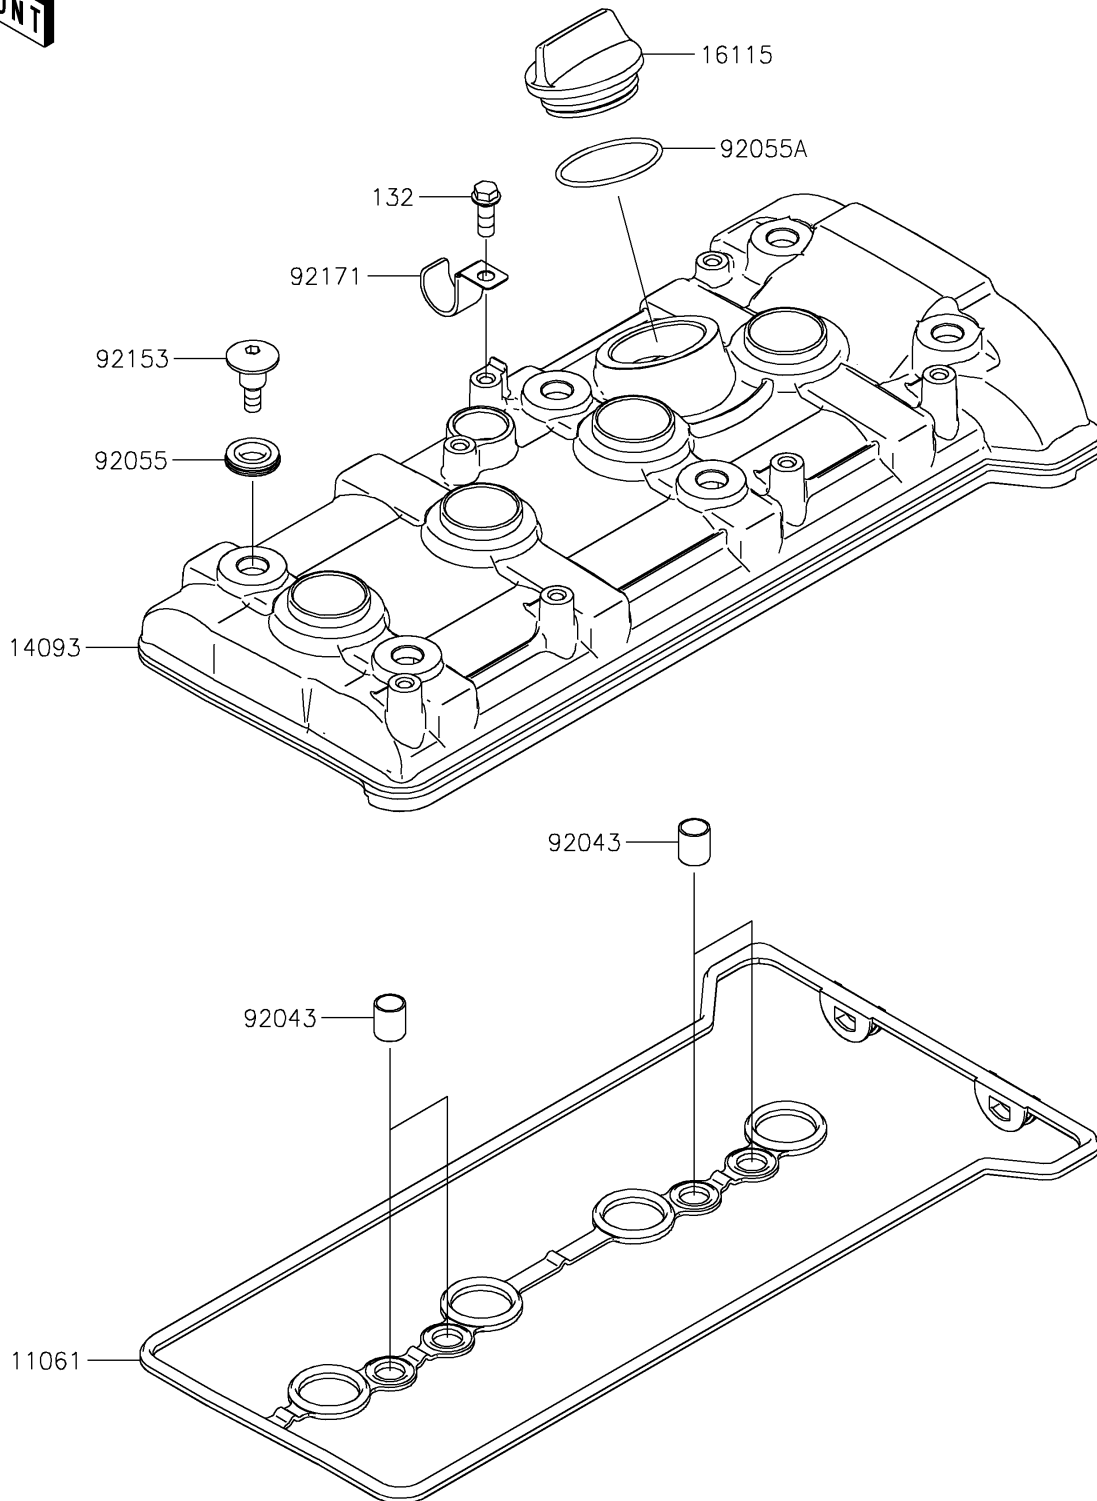

2026 RIDGE®

PARTS DIAGRAM

Cylinder Head Cover

E1112

2026 RIDGE®

PARTS LIST

Cylinder Head Cover

ITEM NAME	PART NUMBER	QUANTITY
GASKET,HEAD COVER (Ref # 11061)	11061-1465	1
COVER,HEAD (Ref # 14093)	14093-1433	1
CAP-OIL FILLER (Ref # 16115)	16115-1064	1
PIN,10.1X12X14 (Ref # 92043)	92043-4009	4
RING-O (Ref # 92055)	92055-0187	6
RING-O,38X1.9 (Ref # 92055A)	92055-1295	1
BOLT,SOCKET,6X22.5 (Ref # 92153)	92153-1779	6
CLAMP,L=60 (Ref # 92171)	92171-0652	1
BOLT-FLANGED-SMALL,6X16 (Ref # 132)	132BA0616	1