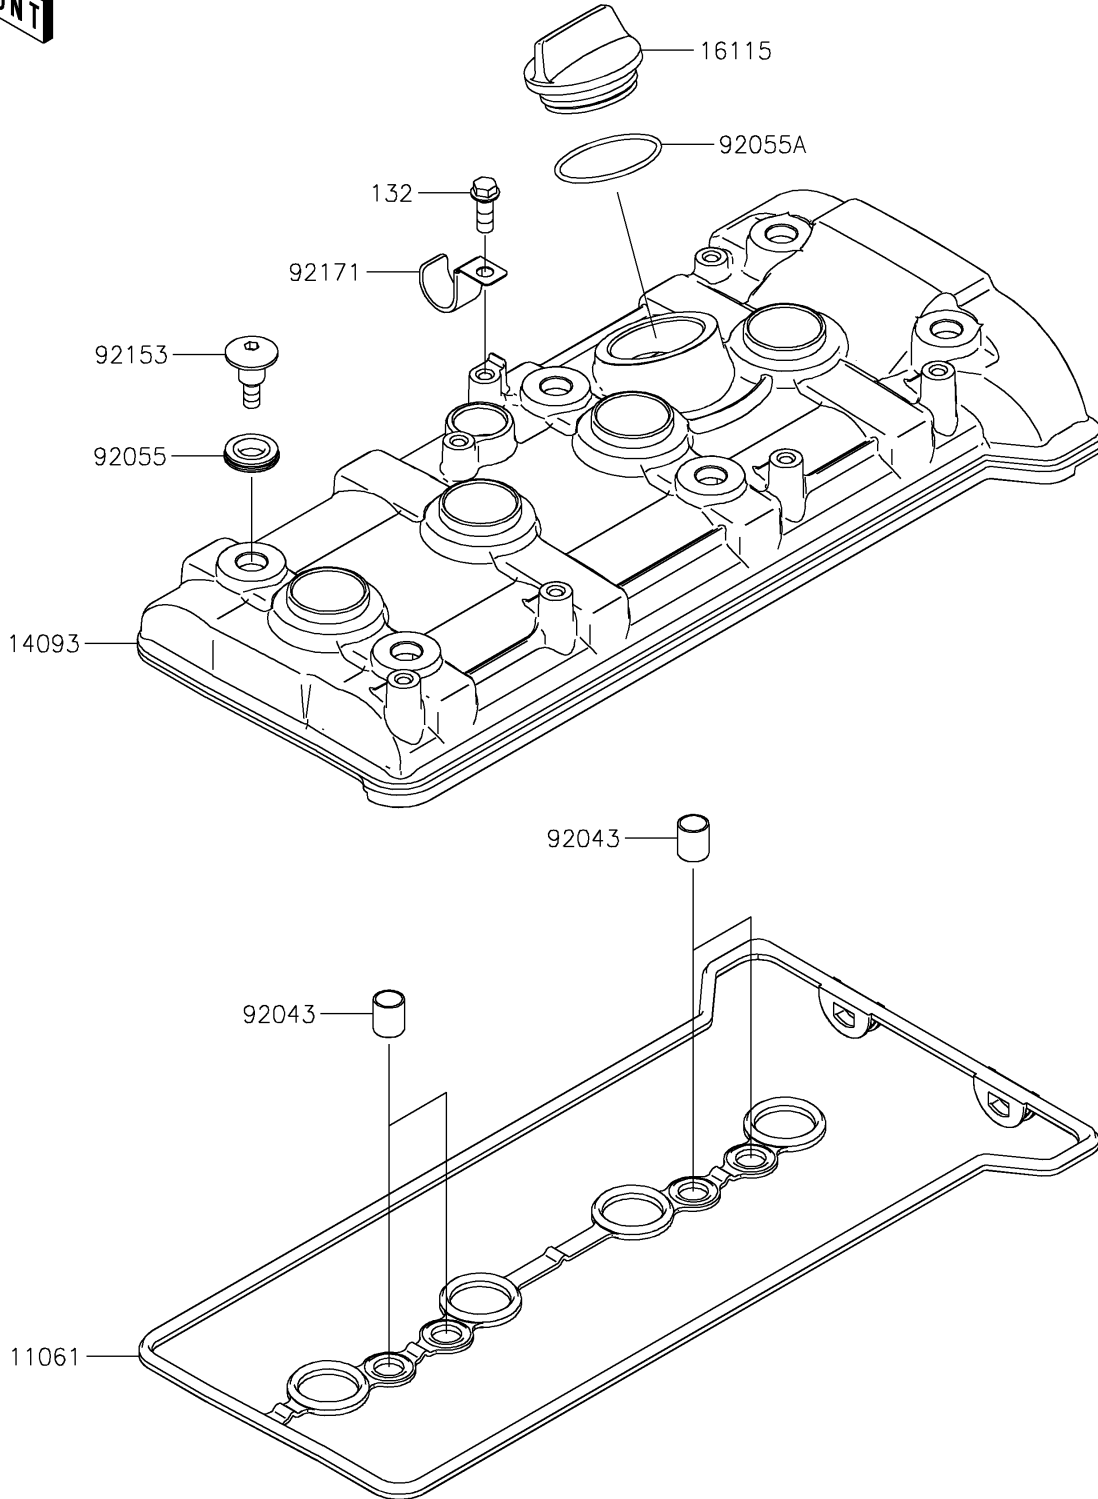

2026 RIDGE

PARTS DIAGRAM

Cylinder Head Cover

E1112

2026 RIDGE

PARTS LIST

Cylinder Head Cover

ITEM NAME	PART NUMBER	QUANTITY
GASKET,HEAD COVER (Ref # 11061)	11061-1465	1
COVER,HEAD (Ref # 14093)	14093-1433	1
CAP-OIL FILLER (Ref # 16115)	16115-1064	1
PIN,10.1X12X14 (Ref # 92043)	92043-4009	4
RING-O (Ref # 92055)	92055-0187	6
RING-O,38X1.9 (Ref # 92055A)	92055-1295	1
BOLT,SOCKET,6X22.5 (Ref # 92153)	92153-1779	6
CLAMP,L=60 (Ref # 92171)	92171-0652	1
BOLT-FLANGED-SMALL,6X16 (Ref # 132)	132BA0616	1