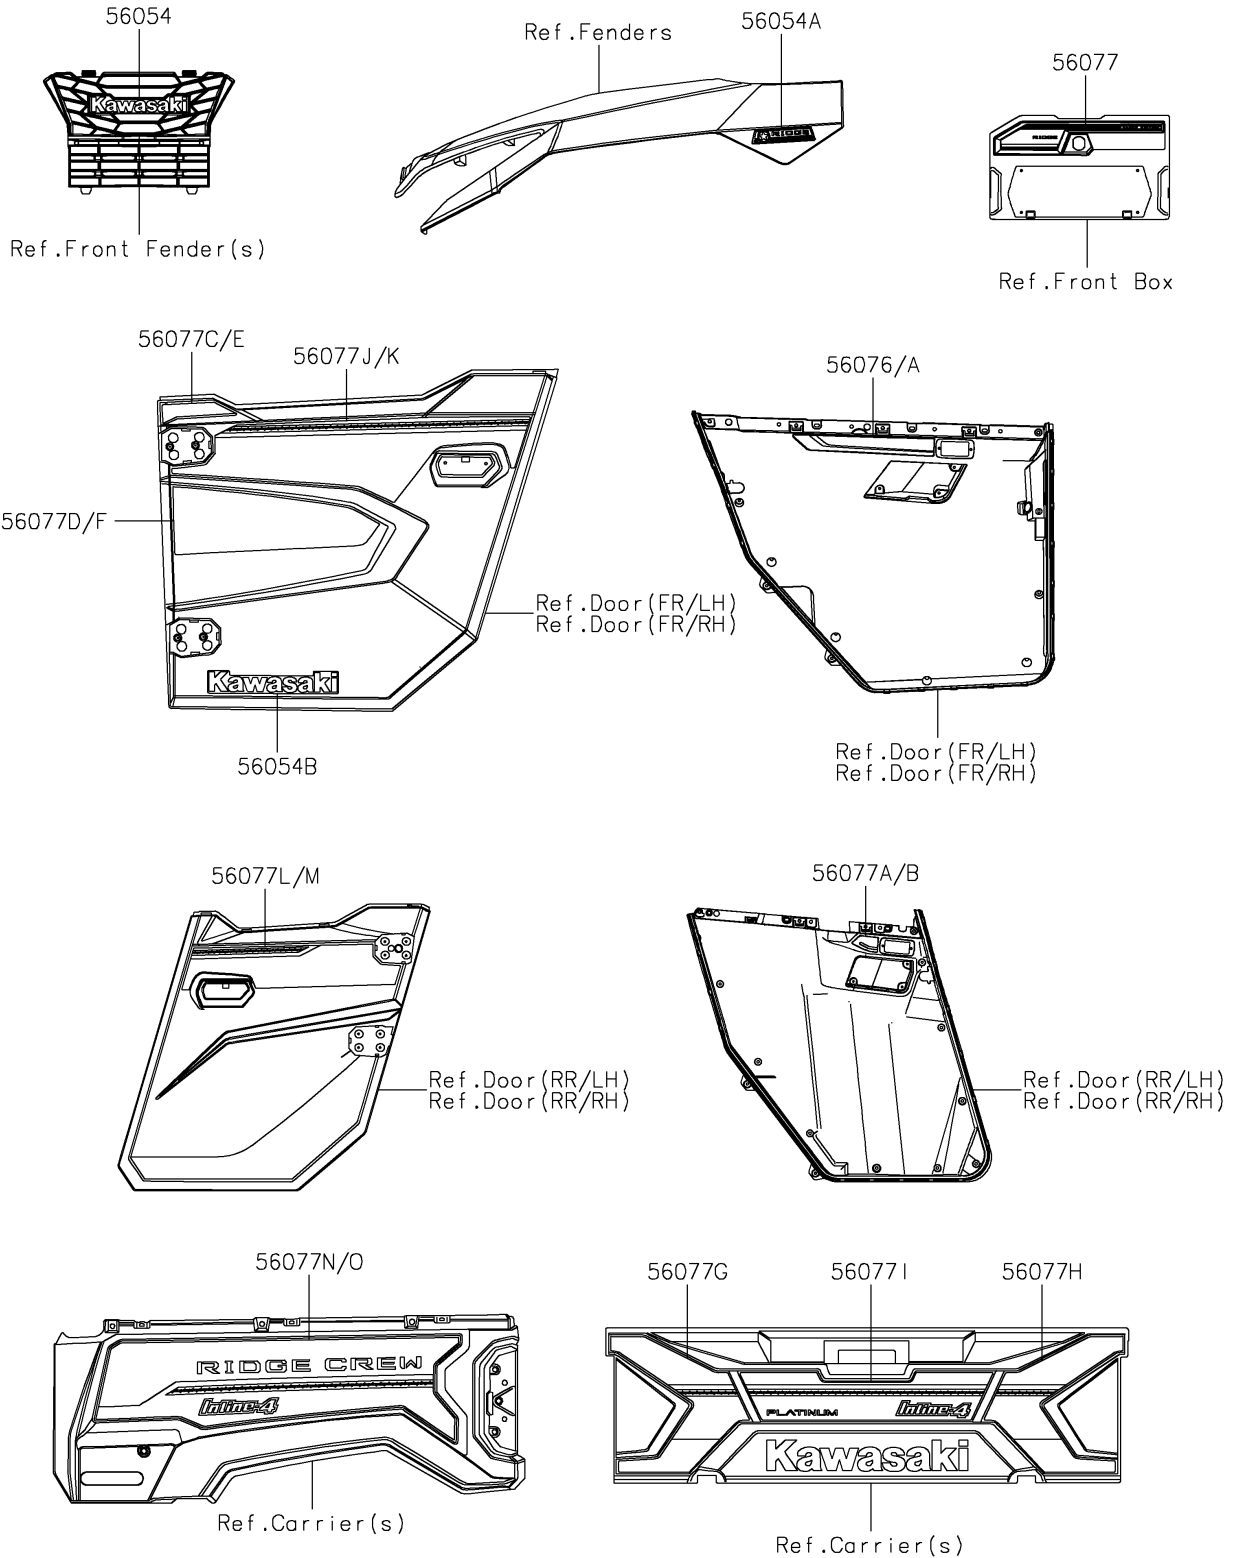

2026 RIDGE CREW Platinum Ranch Edition HVAC

PARTS DIAGRAM

Decals

F2861

2026 RIDGE CREW Platinum Ranch Edition HVAC

PARTS LIST

Decals

ITEM NAME	PART NUMBER	QUANTITY
MARK,KAWASAKI (Ref # 56054)	56054-3890	1
MARK,RIDGE RANCH EDITION,3D (Ref # 56054A)	56054-3929	2
MARK,DOOR COVER,KAWASAKI (Ref # 56054B)	56054-4061	2
PATTERN,DOOR COVER,LH,INNER (Ref # 56076)	56076-7892	1
PATTERN,DOOR COVER,RH,INNER (Ref # 56076A)	56076-7893	1
PATTERN,PANEL COVER (Ref # 56077)	56077-1112	1
PATTERN,DOOR COVER,RR,LH,INNER (Ref # 56077A)	56077-1414	1
PATTERN,DOOR COVER,RR,RH,INNER (Ref # 56077B)	56077-1415	1
PATTERN,DOOR COVER,LH,UPP (Ref # 56077C)	56077-7159	1
PATTERN,DOOR COVER,LH,CNT (Ref # 56077D)	56077-7161	1
PATTERN,DOOR COVER,RH,UPP (Ref # 56077E)	56077-7162	1
PATTERN,DOOR COVER,RH,CNT (Ref # 56077F)	56077-7164	1
PATTERN,TAIL GATE,LH (Ref # 56077G)	56077-7167	1
PATTERN,TAIL GATE,RH (Ref # 56077H)	56077-7168	1
PATTERN,TAIL GATE,CNT (Ref # 56077I)	56077-7169	1
PATTERN,DOOR COVER,LH,UPP,CNT (Ref # 56077J)	56077-7170	1
PATTERN,DOOR COVER,RH,UPP,CNT (Ref # 56077K)	56077-7171	1
PATTERN,RR DOOR COVER,LH (Ref # 56077L)	56077-7172	1
PATTERN,RR DOOR COVER,RH (Ref # 56077M)	56077-7173	1
PATTERN,RR FENDER,LH (Ref # 56077N)	56077-7174	1
PATTERN,RR FENDER,RH (Ref # 56077O)	56077-7175	1