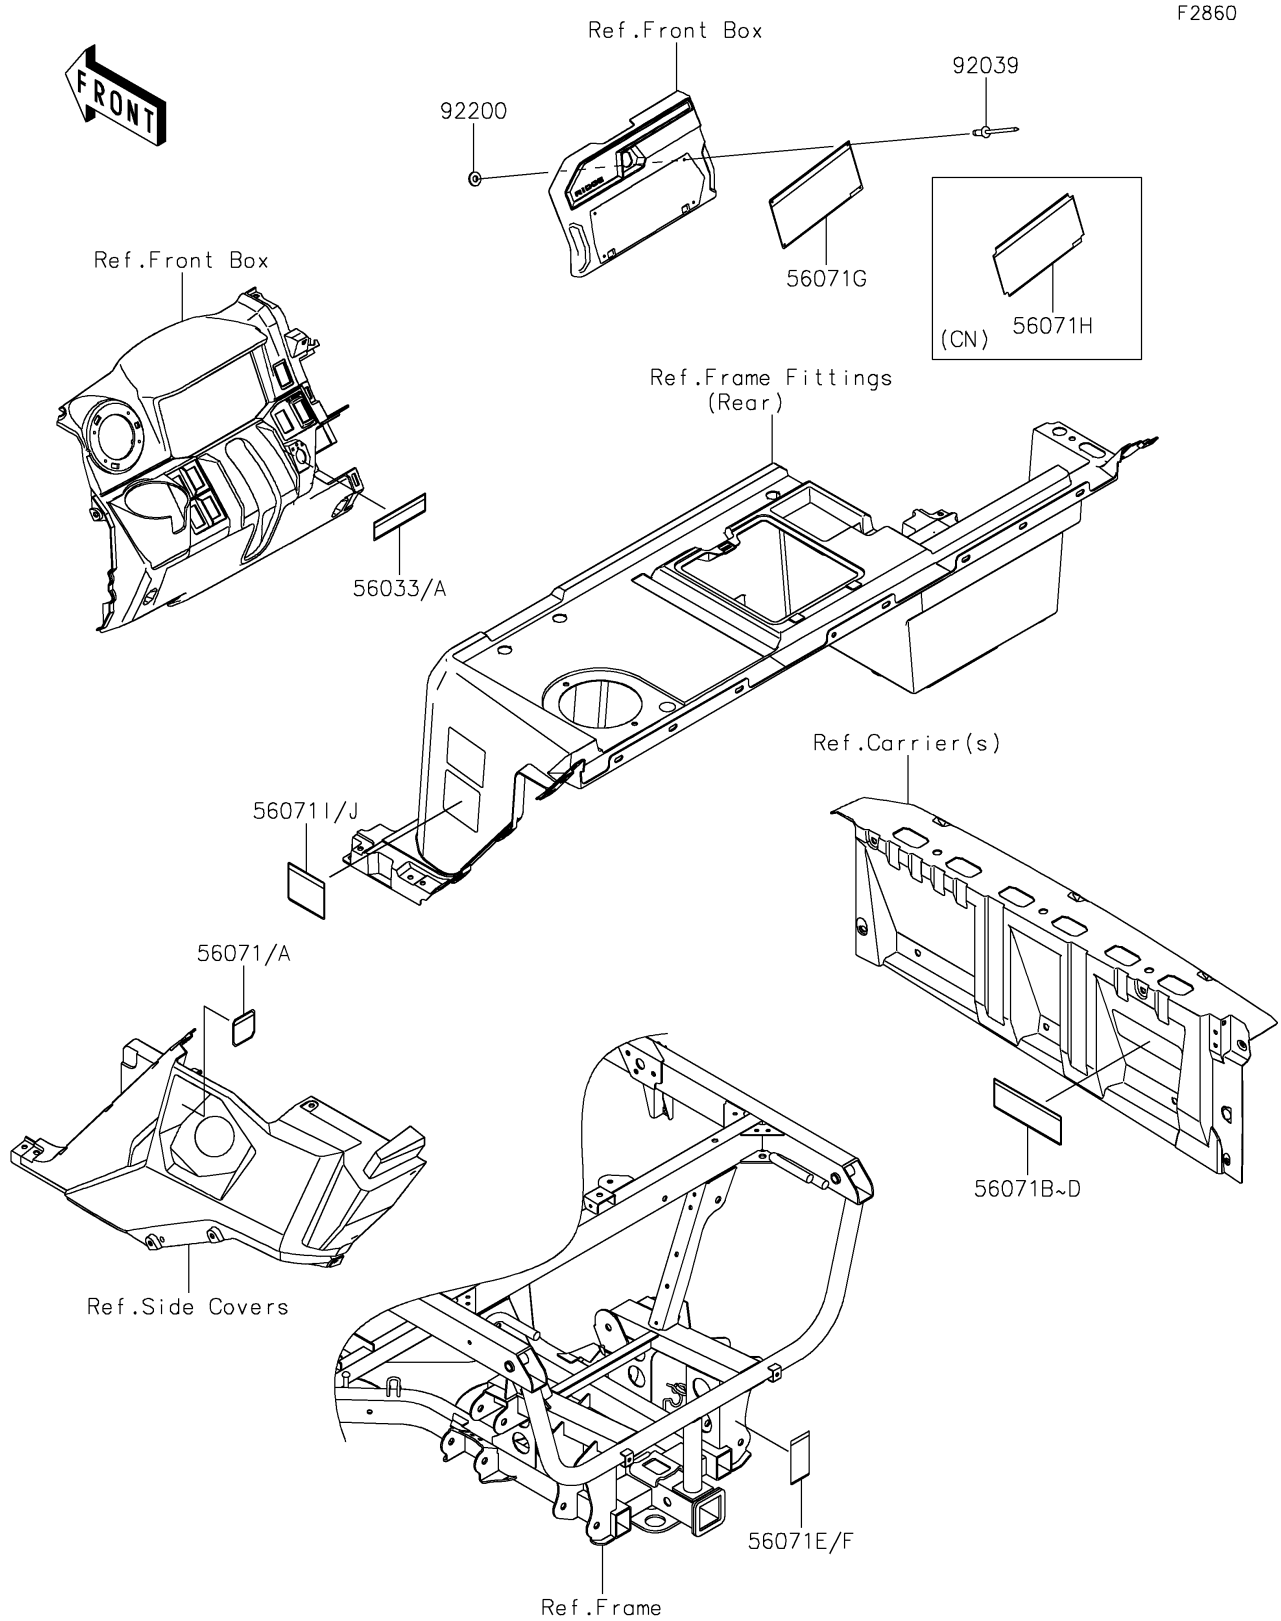

2026 RIDGE® CREW PLATINUM RANCH EDITION HVAC

PARTS DIAGRAM

Labels

2026 RIDGE® CREW PLATINUM RANCH EDITION HVAC

PARTS LIST

Labels

ITEM NAME	PART NUMBER	QUANTITY
LABEL-MANUAL,SHIFT NOTICE (Ref # 56033)	56033-0822	1
LABEL-MANUAL,SHIFT NOTICE (Ref # 56033A)	56033-0826	1
LABEL-WARNING,GASOLINE (Ref # 56071)	56071-0588	1
LABEL-WARNING,GASOLINE(FRENCH) (Ref # 56071A)	56071-0593	1
LABEL-WARNING,CARGO CAPA. (Ref # 56071B)	56071-0700	1
LABEL-WARNING,CARGO CAPA. (Ref # 56071C)	56071-0715	1
LABEL-WARNING,CARGO CAPA. (Ref # 56071D)	56071-0716	1
LABEL-WARNING,TRAILER HITCH (Ref # 56071E)	56071-1058	1
LABEL-WARNING,TRAILER HITCH(F) (Ref # 56071F)	56071-1064	1
LABEL-WARNING,GENERAL (Ref # 56071G)	56071-1202	1
LABEL-WARNING,GENERAL(F) (Ref # 56071H)	56071-1205	1
LABEL-WARNING,TIRE INFORMATION (Ref # 56071I)	56071-1385	1
LABEL-WARNING,TIRE INFORMATION (Ref # 56071J)	56071-1387	1
RIVET,3.2X8 (Ref # 92039)	92039-3763	4
WASHER,3.5X8X1 (Ref # 92200)	92200-1251	4