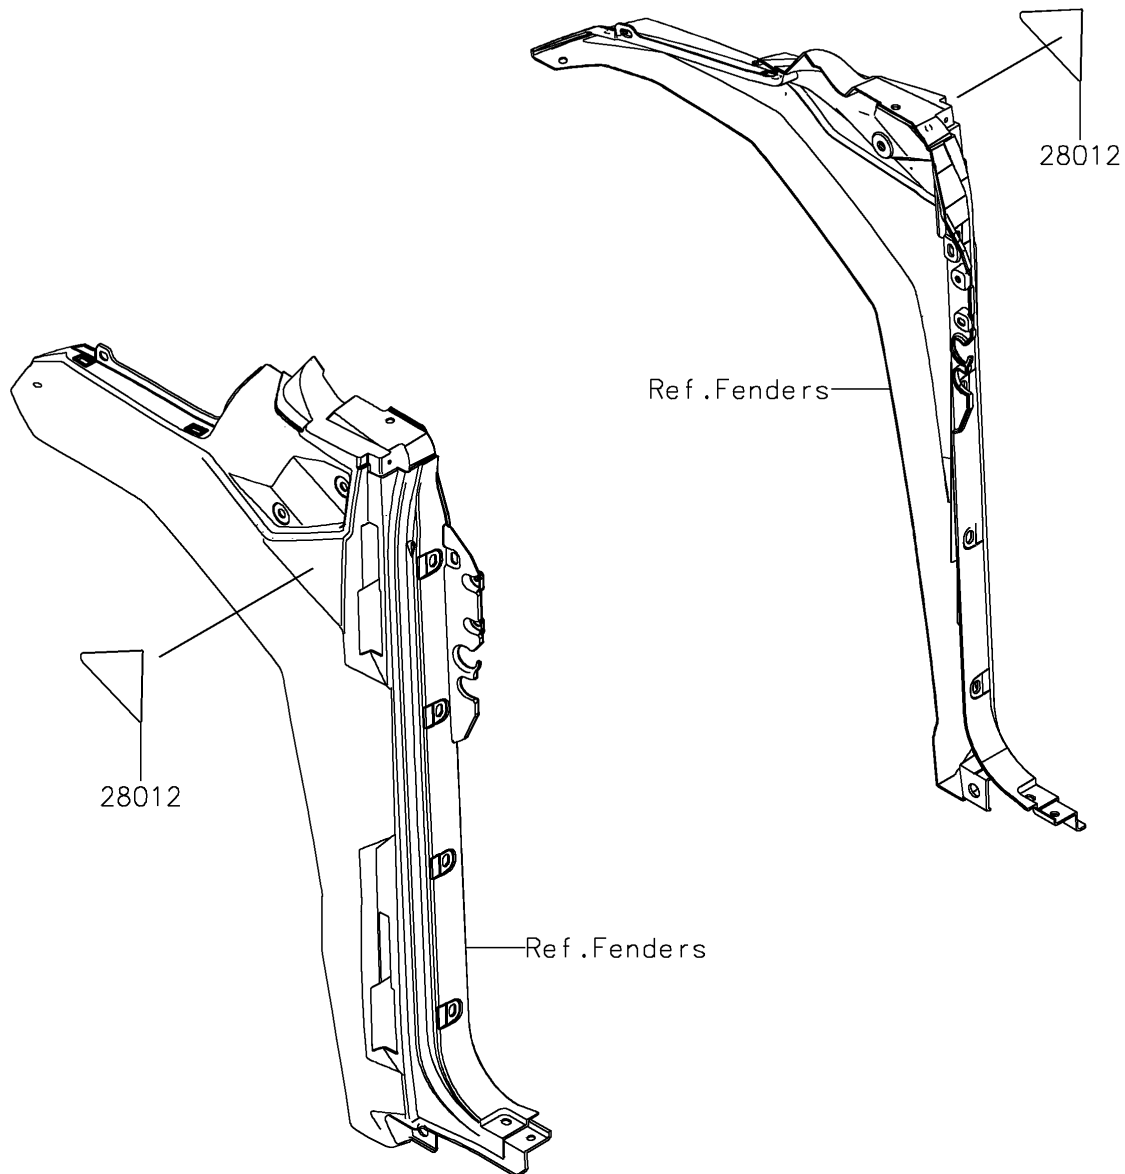

2026 RIDGE® CREW PLATINUM RANCH EDITION HVAC

PARTS DIAGRAM

Reflectors

F2790

2026 RIDGE® CREW PLATINUM RANCH EDITION HVAC

PARTS LIST

Reflectors

ITEM NAME	PART NUMBER	QUANTITY
REFLECTOR-REFLEX,FR SIDE (Ref # 28012)	28012-0079	2