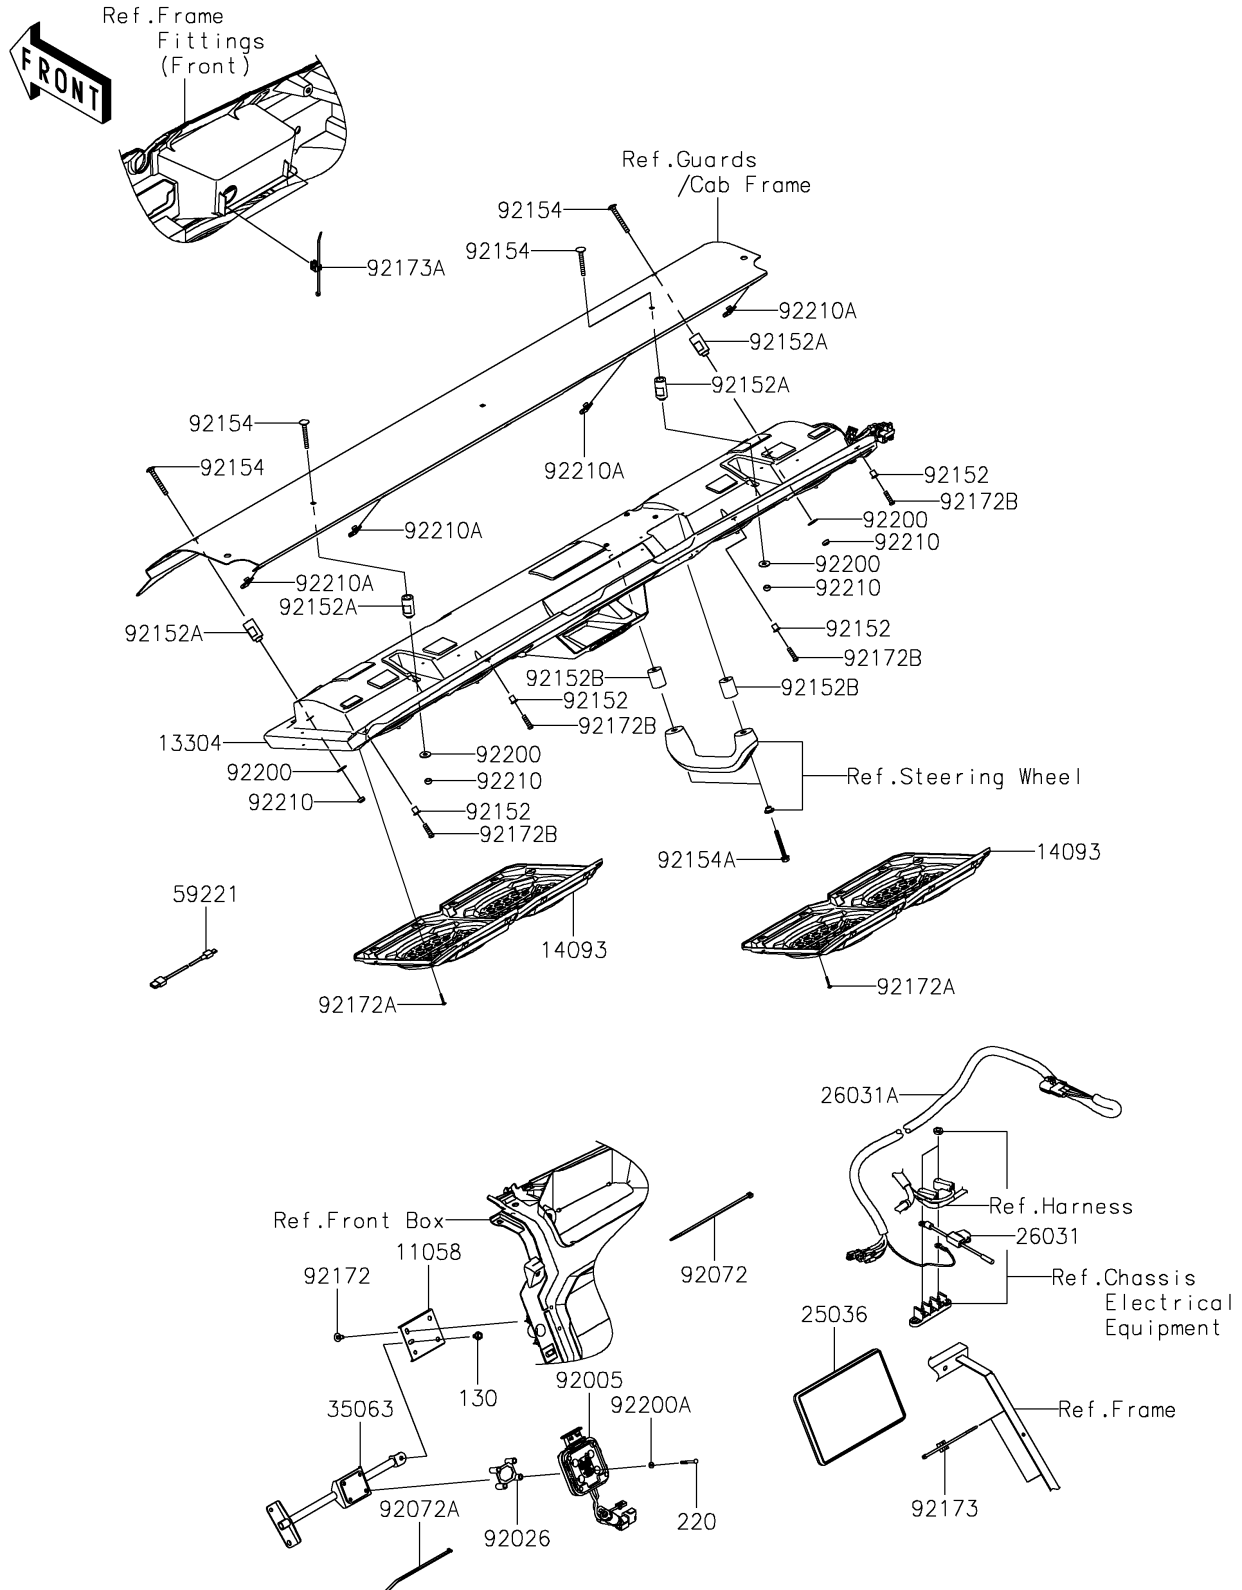

2026 RIDGE® CREW PLATINUM RANCH EDITION HVAC

PARTS DIAGRAM

Other(Audio System)(CN)

F2750B

2026 RIDGE® CREW PLATINUM RANCH EDITION HVAC

Kawasaki
Let the Good Times Roll®

PARTS LIST

Other(Audio System)(CN)

ITEM NAME	PART NUMBER	QUANTITY
BRACKET,INSTRUMENT PANEL (Ref # 11058)	11058-0876	1
HOUSING-ASSY (Ref # 13304)	13304-0013	1
COVER,SPEAKER GRILLE (Ref # 14093)	14093-1502	2
METER-ASSY-MULTI-FUNCTION (Ref # 25036)	25036-0216	1
HARNESS,AUDIO POWER (Ref # 26031)	26031-4077	1
HARNESS,AUDIO A-PILLAR (Ref # 26031A)	26031-4252	1
STAY,DISPLAY (Ref # 35063)	35063-1595	1
CONNECTOR-CORD,USB (Ref # 59221)	59221-0031	1
FITTING,DISPLAY (Ref # 92005)	92005-1460	1
SPACER,DISPLAY (Ref # 92026)	92026-0966	1
BAND (Ref # 92072)	92072-0821	1
BAND,L=292.1 (Ref # 92072A)	92072-3509	1
COLLAR (Ref # 92152)	92152-2995	4
COLLAR (Ref # 92152A)	92152-2996	4
COLLAR (Ref # 92152B)	92152-2998	2
BOLT (Ref # 92154)	92154-7149	4
BOLT (Ref # 92154A)	92154-7150	2
SCREW,6X16 (Ref # 92172)	92172-0284	4
SCREW,SPEAKER (Ref # 92172A)	92172-1353	24
SCREW (Ref # 92172B)	92172-1481	4
CLAMP (Ref # 92173)	92173-2665	2
CLAMP (Ref # 92173A)	92173-2793	2
WASHER (Ref # 92200)	92200-2596	4
WASHER,4X9.5X1.2 (Ref # 92200A)	92200-2711	4
NUT (Ref # 92210)	92210-1953	4
NUT (Ref # 92210A)	92210-1954	4
BOLT-FLANGED,6X10 (Ref # 130)	130BA0610	1
SCREW-PAN-CROS,4X40 (Ref # 220)	220AA0440	4