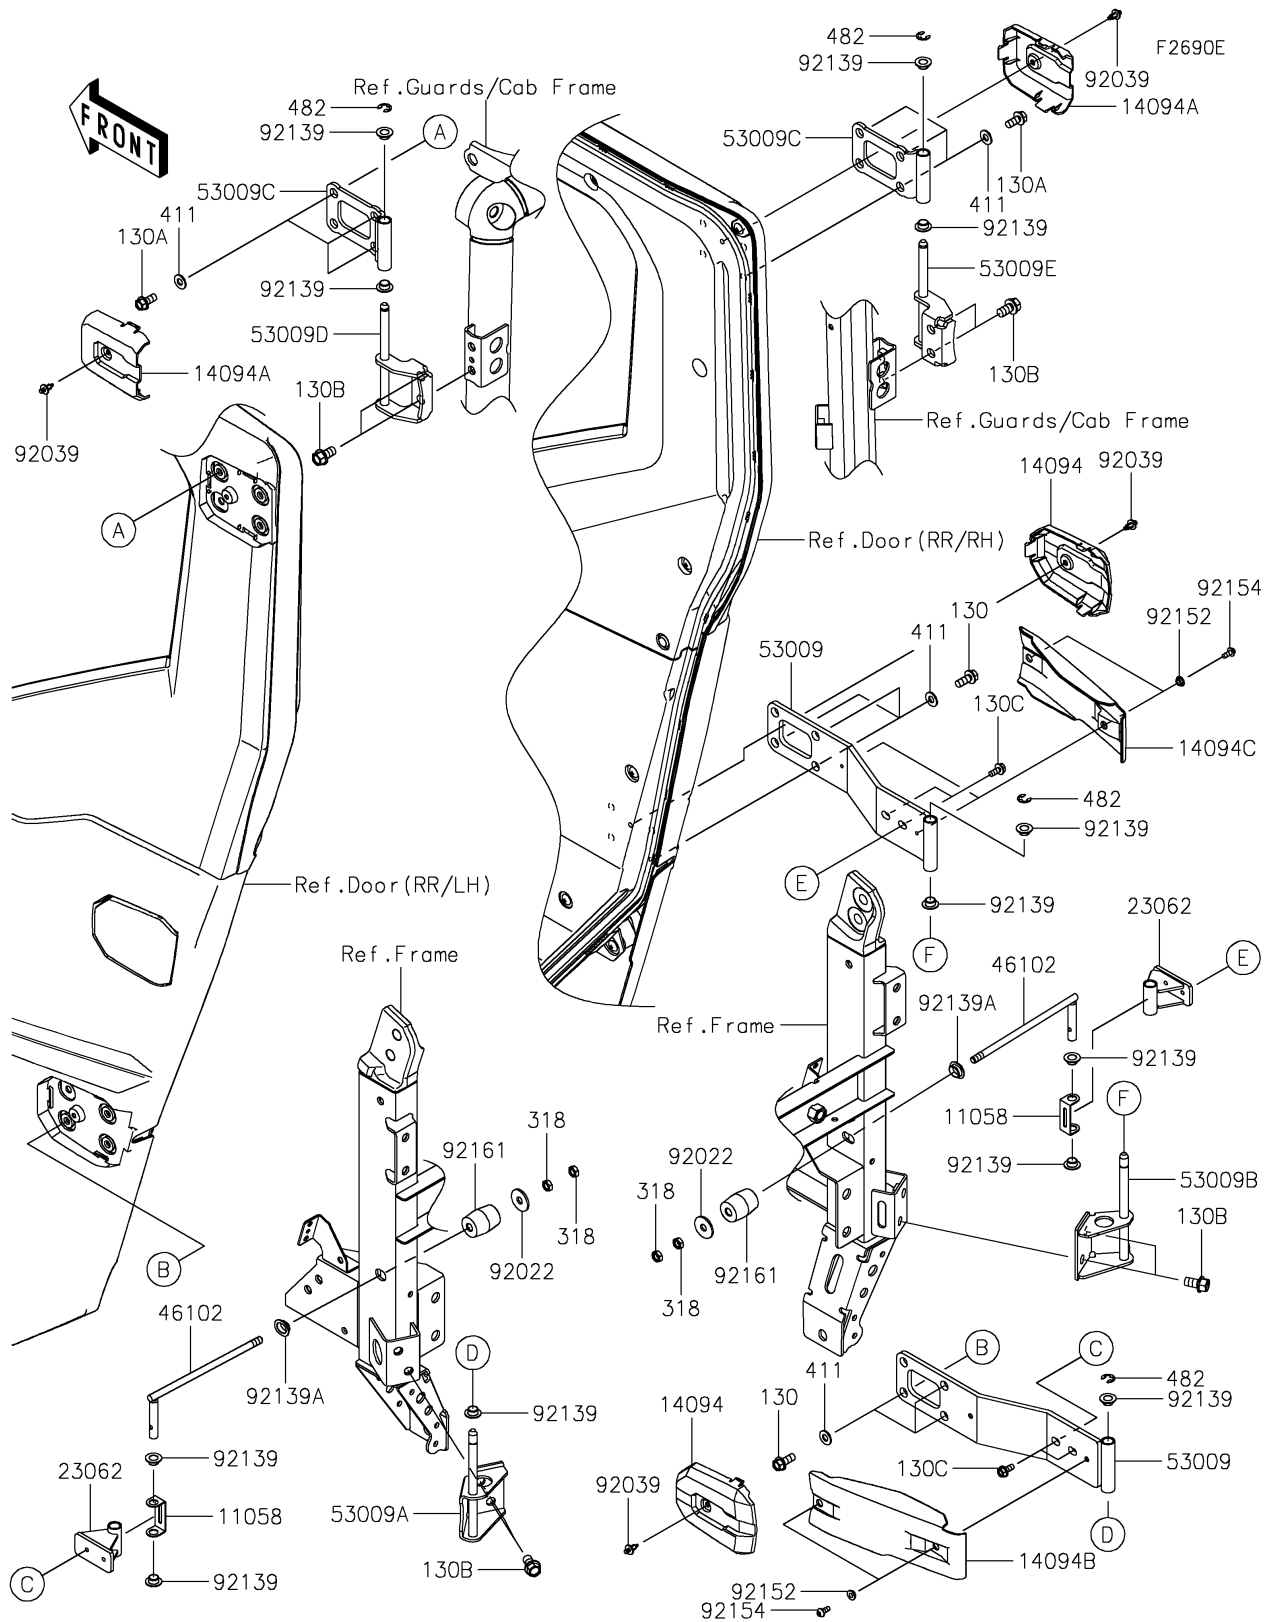

2026 RIDGE® CREW PLATINUM RANCH EDITION HVAC

PARTS DIAGRAM Door(RR/Hinge)

2026 RIDGE® CREW PLATINUM RANCH EDITION HVAC

PARTS LIST

Door(RR/Hinge)

ITEM NAME	PART NUMBER	QUANTITY
BRACKET,STOPPER (Ref # 11058)	11058-4217	2
COVER,RR DOOR,LWR (Ref # 14094)	14094-0217	2
COVER,RR DOOR,UPP (Ref # 14094A)	14094-0224	2
COVER,RR DOOR,HINGE ARM,LH (Ref # 14094B)	14094-0227	1
COVER,RR DOOR,HINGE ARM,RH (Ref # 14094C)	14094-0228	1
BRACKET-COMP,STOPPER (Ref # 23062)	23062-1554	2
ROD,RR DOOR STOPPER (Ref # 46102)	46102-0692	2
HINGE,RR DOOR,LWR (Ref # 53009)	53009-0328	2
HINGE,RR DOOR,LWR,LH (Ref # 53009A)	53009-0329	1
HINGE,RR DOOR,LWR,RH (Ref # 53009B)	53009-0330	1
HINGE,RR DOOR,UPP (Ref # 53009C)	53009-0332	2
HINGE,RR DOOR,UPP,LH (Ref # 53009D)	53009-0348	1
HINGE,RR DOOR,UPP,RH (Ref # 53009E)	53009-0349	1
WASHER,9X28X2.3 (Ref # 92022)	92022-1632	2
RIVET (Ref # 92039)	92039-0068	4
BUSHING (Ref # 92139)	92139-0230	12
BUSHING (Ref # 92139A)	92139-1289	2
COLLAR (Ref # 92152)	92152-2899	4
BOLT,SOCKET,5X12 (Ref # 92154)	92154-0917	4
DAMPER (Ref # 92161)	92161-2643	2
BOLT-FLANGED,8X20 (Ref # 130)	130BA0820	6
BOLT-FLANGED,8X18 (Ref # 130A)	130BB0818	6
BOLT-FLANGED (Ref # 130B)	130BB1018	8
BOLT-FLANGED,6X14 (Ref # 130C)	130CA0614	4
NUT-HEX-SMALL,8MM (Ref # 318)	318AA0800	4
WASHER-PLAIN,8MM (Ref # 411)	411AA0800	12
CIRCLIP-TYPE-E,8MM (Ref # 482)	482EB8000	4