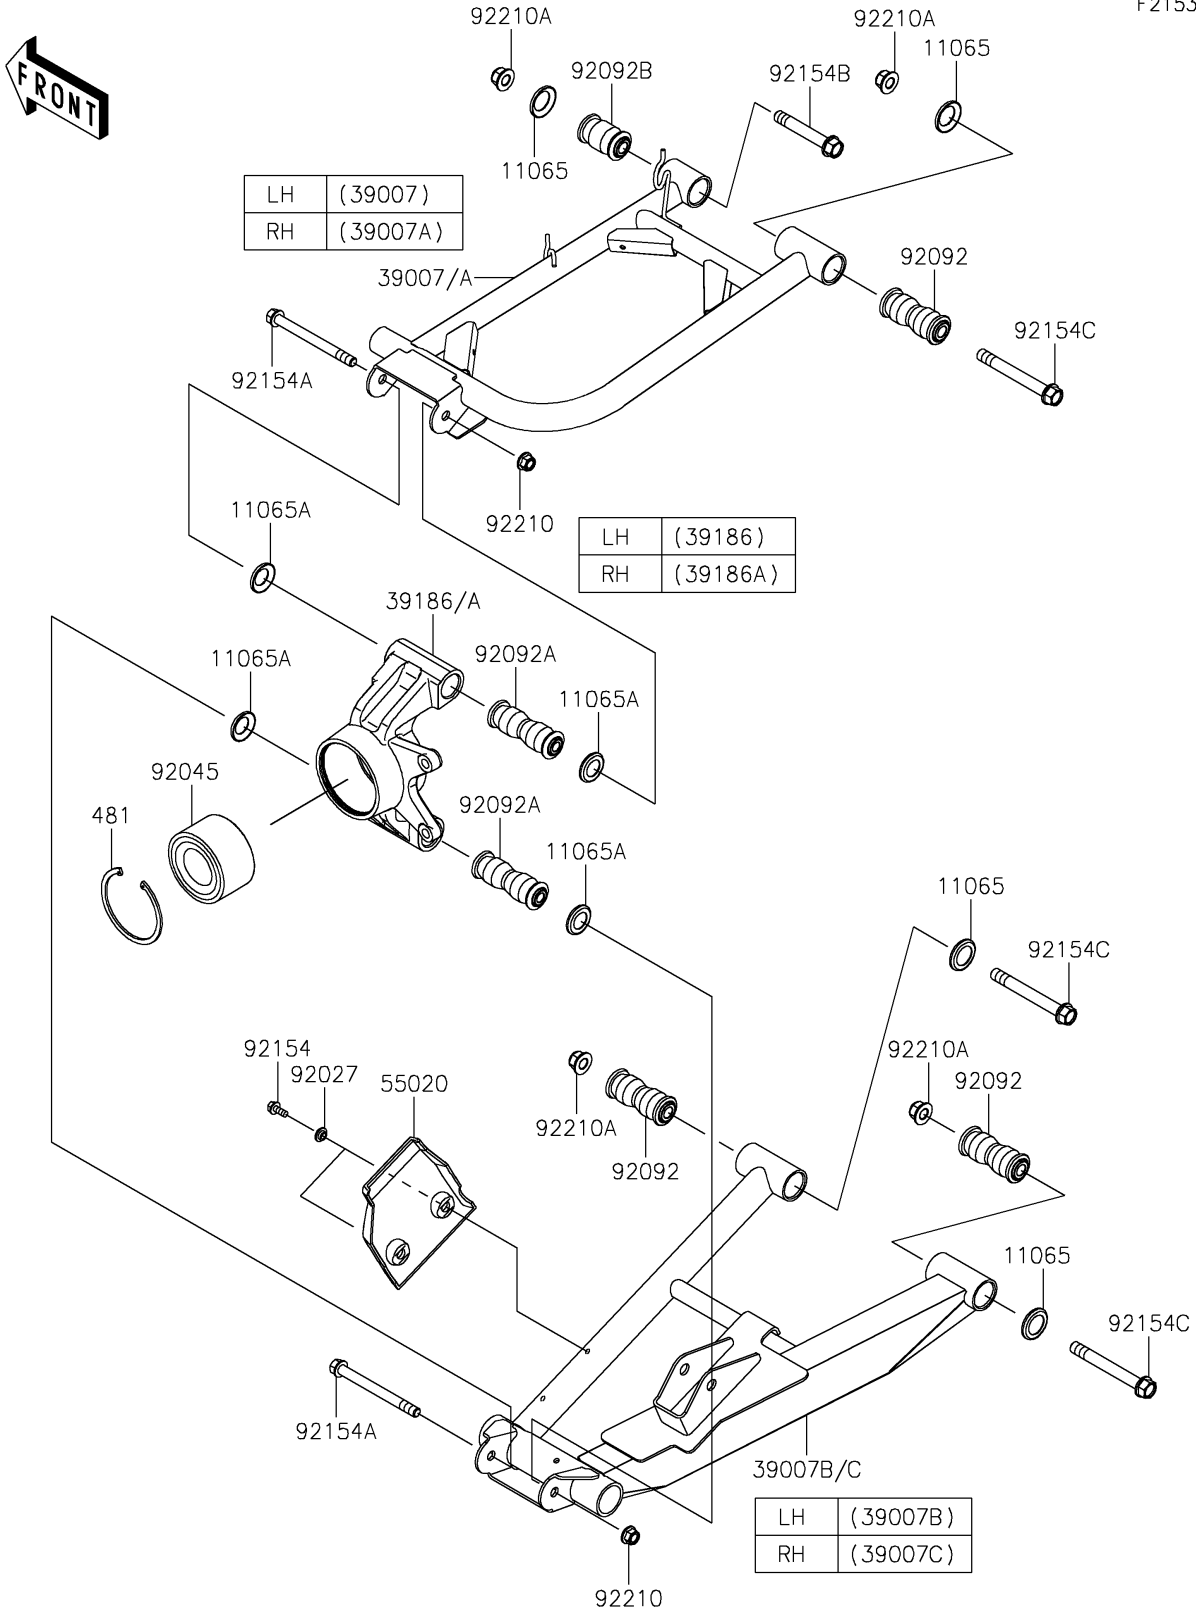

2026 RIDGE® CREW PLATINUM RANCH EDITION HVAC

PARTS DIAGRAM Rear Suspension

F2153

2026 RIDGE® CREW PLATINUM RANCH EDITION HVAC

PARTS LIST

Rear Suspension

ITEM NAME	PART NUMBER	QUANTITY
CAP,ARM (Ref # 11065)	11065-0838	8
CAP (Ref # 11065A)	11065-0849	8
ARM-SUSP,RR,UPP,LH,BLACK (Ref # 39007)	39007-0491-10	1
ARM-SUSP,RR,UPP,RH,BLACK (Ref # 39007A)	39007-0492-10	1
ARM-SUSP,RR,LWR,LH,BLACK (Ref # 39007B)	39007-0493-10	1
ARM-SUSP,RR,LWR,RH,BLACK (Ref # 39007C)	39007-0494-10	1
KNUCKLE,RR,LH (Ref # 39186)	39186-0337	1
KNUCKLE,RR,RH (Ref # 39186A)	39186-0338	1
GUARD,RR CVJ (Ref # 55020)	55020-0931	2
COLLAR,L=4.6 (Ref # 92027)	92027-1168	4
BEARING-BALL,42X80X45 (Ref # 92045)	92045-0960	2
BUSHING-RUBBER,12X20X78 (Ref # 92092)	92092-0028	6
BUSHING-RUBBER,10.1X17X88 (Ref # 92092A)	92092-0029	4
BUSHING-RUBBER (Ref # 92092B)	92092-0555	2
BOLT,6X15.6 (Ref # 92154)	92154-1250	4
BOLT,FLANGED,10X110 (Ref # 92154A)	92154-1353	4
BOLT,FLANGED,12X76.5 (Ref # 92154B)	92154-7079	2
BOLT,FLANGED,12X100 (Ref # 92154C)	92154-7081	6
NUT,LOCK,FLANGED,10MM (Ref # 92210)	92210-1081	4
NUT,LOCK,FLANGED,12MM (Ref # 92210A)	92210-1931	8
CIRCLIP-TYPE-C,80MM (Ref # 481)	481J8000	2