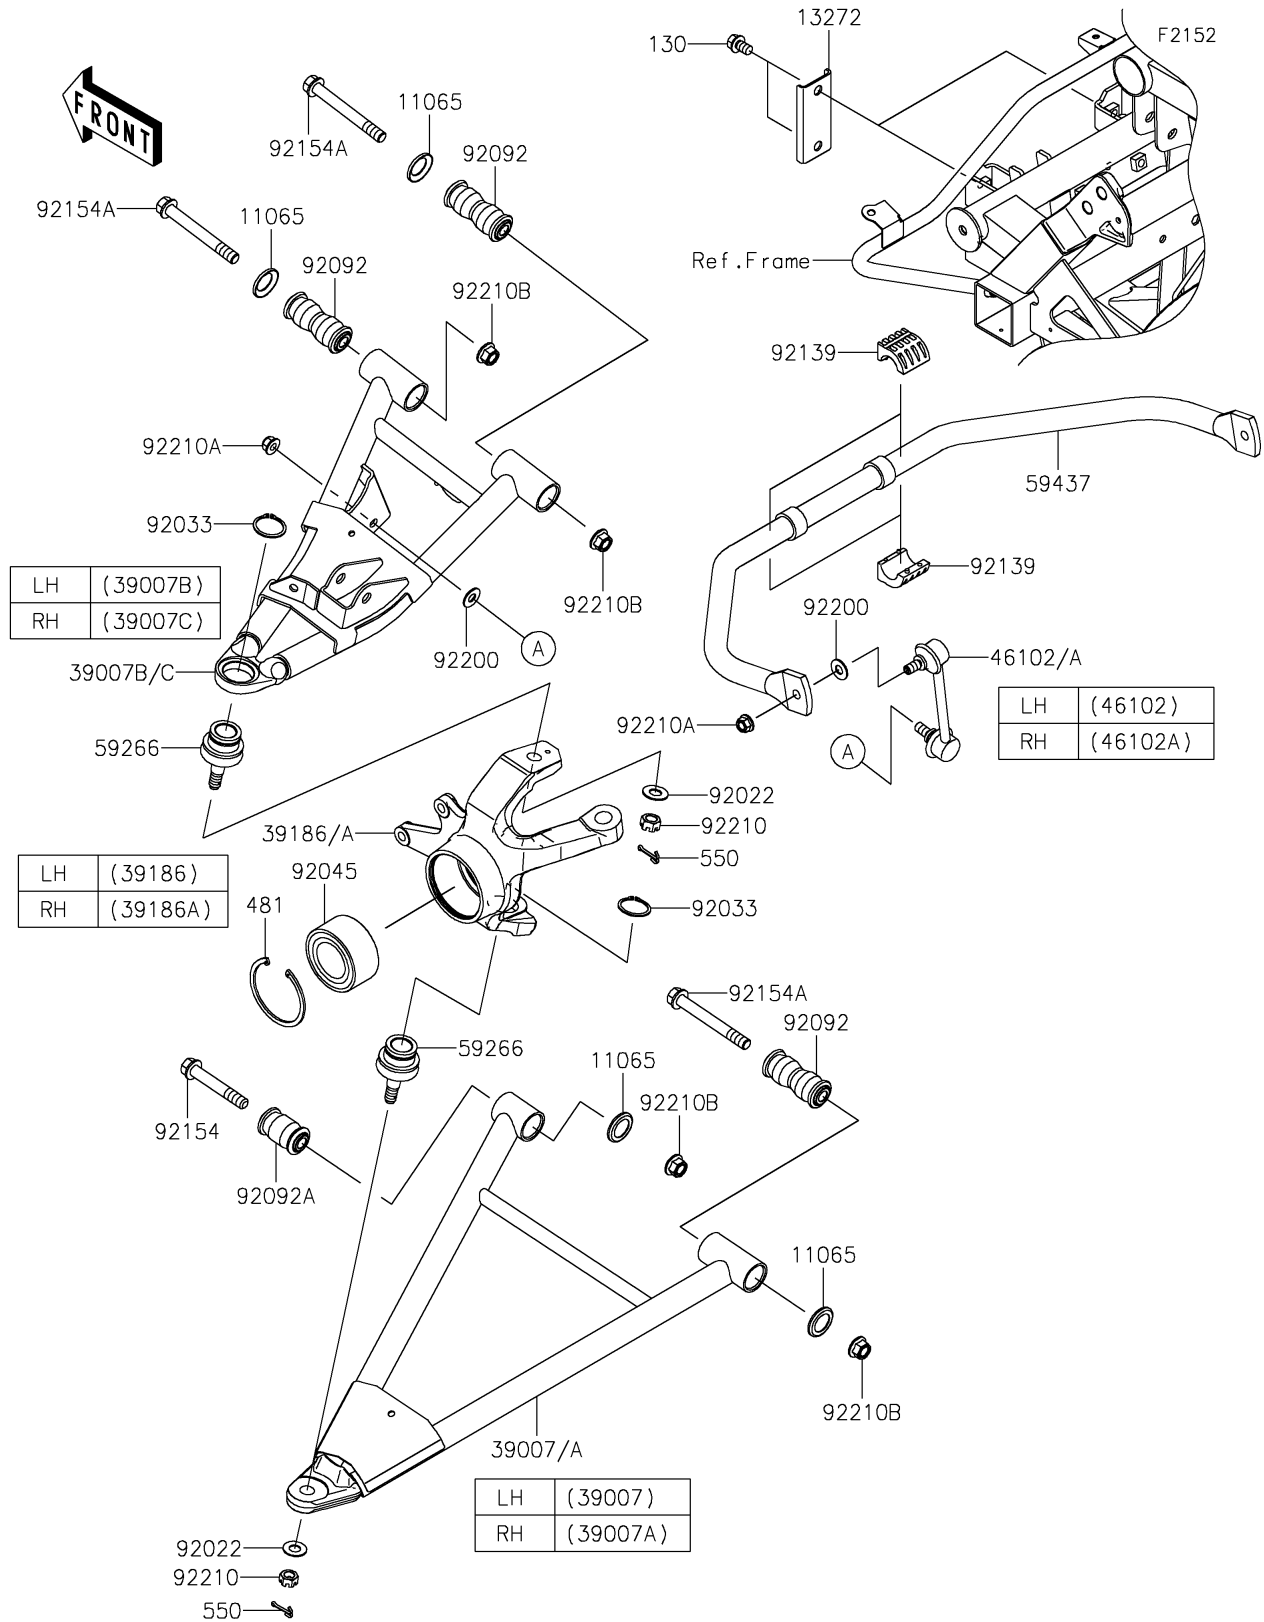

2026 RIDGE CREW Platinum Ranch Edition HVAC

PARTS DIAGRAM Front Suspension

2026 RIDGE CREW Platinum Ranch Edition HVAC

PARTS LIST

Front Suspension

ITEM NAME	PART NUMBER	QUANTITY
CAP,ARM (Ref # 11065)	11065-0838	8
PLATE,FR STABILIZER (Ref # 13272)	13272-7216	2
ARM-SUSP,FR,LWR,LH,BLACK (Ref # 39007)	39007-0489-10	1
ARM-SUSP,FR,LWR,RH,BLACK (Ref # 39007A)	39007-0490-10	1
ARM-SUSP,FR,UPP,LH,BLACK (Ref # 39007B)	39007-0528-10	1
ARM-SUSP,FR,UPP,RH,BLACK (Ref # 39007C)	39007-0529-10	1
KNUCKLE,FR,LH (Ref # 39186)	39186-0335	1
KNUCKLE,FR,RH (Ref # 39186A)	39186-0336	1
ROD,STABILIZER,LH (Ref # 46102)	46102-0689	1
ROD,STABILIZER,RH (Ref # 46102A)	46102-0690	1
JOINT-BALL (Ref # 59266)	59266-0711	4
STABILIZER,FR (Ref # 59437)	59437-0036	1
WASHER (Ref # 92022)	92022-1831	4
RING-SNAP,C-TYPE,32MM (Ref # 92033)	92033-1262	4
BEARING-BALL,40X74X36 (Ref # 92045)	92045-0919	2
BUSHING-RUBBER,12X20X78 (Ref # 92092)	92092-0028	6
BUSHING-RUBBER (Ref # 92092A)	92092-0555	2
BUSHING (Ref # 92139)	92139-1352	4
BOLT,FLANGED,12X76.5 (Ref # 92154)	92154-7079	2
BOLT,FLANGED,12X100 (Ref # 92154A)	92154-7081	6
WASHER,10.3X23X1.6 (Ref # 92200)	92200-0724	4
NUT,CASTLE,12MM (Ref # 92210)	92210-0395	4
NUT,LOCK,FLANGED,10MM (Ref # 92210A)	92210-1080	4
NUT,LOCK,FLANGED,12MM (Ref # 92210B)	92210-1931	8
BOLT-FLANGED,10X16 (Ref # 130)	130CA1016	4
CIRCLIP-TYPE-C (Ref # 481)	481J7500	2
PIN-COTTER,3.0X25 (Ref # 550)	550AA3025	4