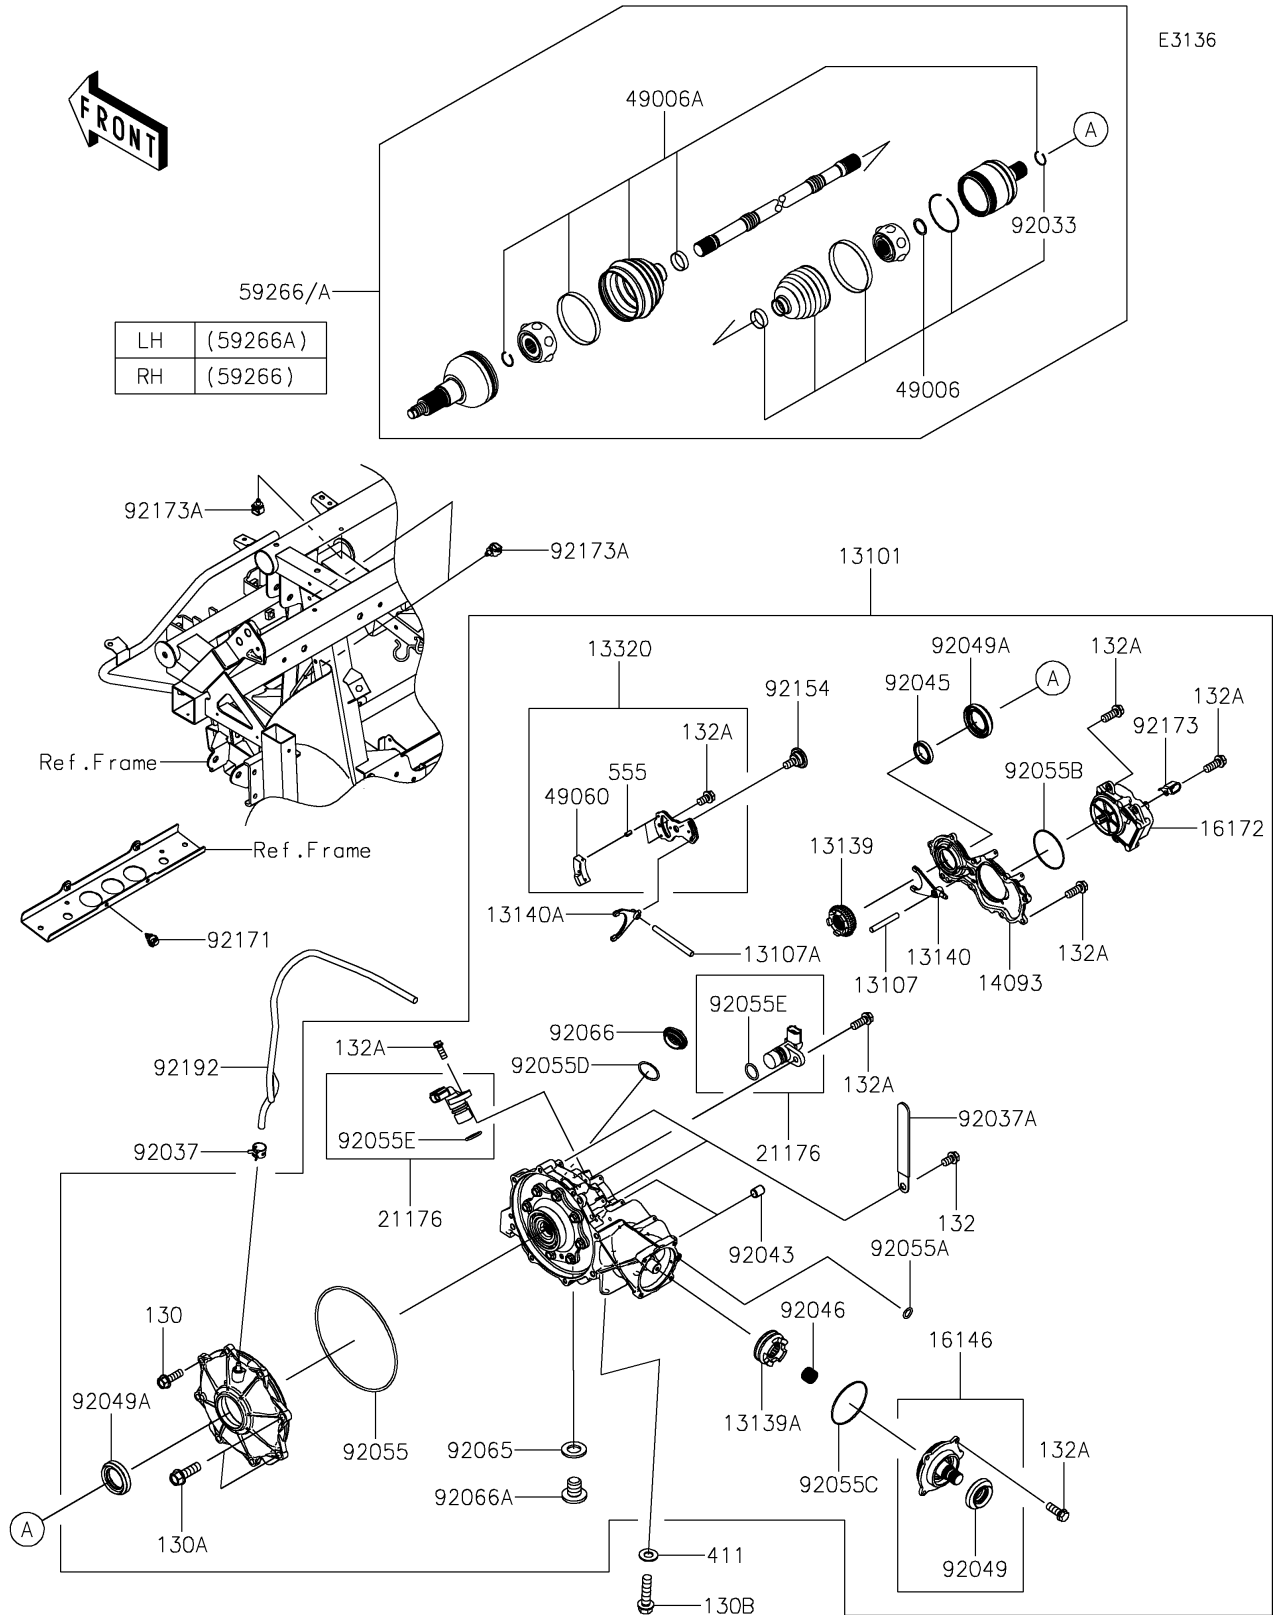

2026 RIDGE CREW Platinum Ranch Edition HVAC

PARTS DIAGRAM

Drive Shaft-Front

2026 RIDGE CREW Platinum Ranch Edition HVAC

PARTS LIST

Drive Shaft-Front

ITEM NAME	PART NUMBER	QUANTITY
GEAR-ASSY,FRONT DIFFERENTIAL (Ref # 13101)	13101-0728	1
SHAFT,DIFF LOCK (Ref # 13107)	13107-0768	1
SHAFT (Ref # 13107A)	13107-0887	1
SHIFTER,DIFF (Ref # 13139)	13139-0035	1
SHIFTER (Ref # 13139A)	13139-0039	1
FORK-SHIFT (Ref # 13140)	13140-0674	1
FORK-SHIFT (Ref # 13140A)	13140-0675	1
LEVER-ASSY (Ref # 13320)	13320-0045	1
COVER,RH (Ref # 14093)	14093-0707	1
COVER-ASSY,INPUT SHAFT (Ref # 16146)	16146-0740	1
ACTUATOR (Ref # 16172)	16172-0030	1
SENSOR (Ref # 21176)	21176-0891	2
BOOT,INSIDE (Ref # 49006)	49006-0656	2
BOOT,OUTSIDE (Ref # 49006A)	49006-0657	2
CAM (Ref # 49060)	49060-0025	1
JOINT-BALL,RH (Ref # 59266)	59266-0779	1
JOINT-BALL,LH (Ref # 59266A)	59266-0780	1
RING-SNAP (Ref # 92033)	92033-0837	2
CLAMP,TUBE (Ref # 92037)	92037-1505	1
CLAMP (Ref # 92037A)	92037-1993	2
PIN,DOWEL,8X10 (Ref # 92043)	92043-1302	2
BEARING-BALL,6806 (Ref # 92045)	92045-0826	1
BEARING-NEEDLE (Ref # 92046)	92046-1234	1
SEAL-OIL (Ref # 92049)	92049-0160	1
SEAL-OIL,TC9Y 40X62X10X17.2 (Ref # 92049A)	92049-0815	2
RING-O,190.2X4.2 (Ref # 92055)	92055-0121	1
RING-O,7.5X1.5 (Ref # 92055A)	92055-0756	1
RING-O,1.9X71.8 (Ref # 92055B)	92055-0781	1
RING-O (Ref # 92055C)	92055-081	1