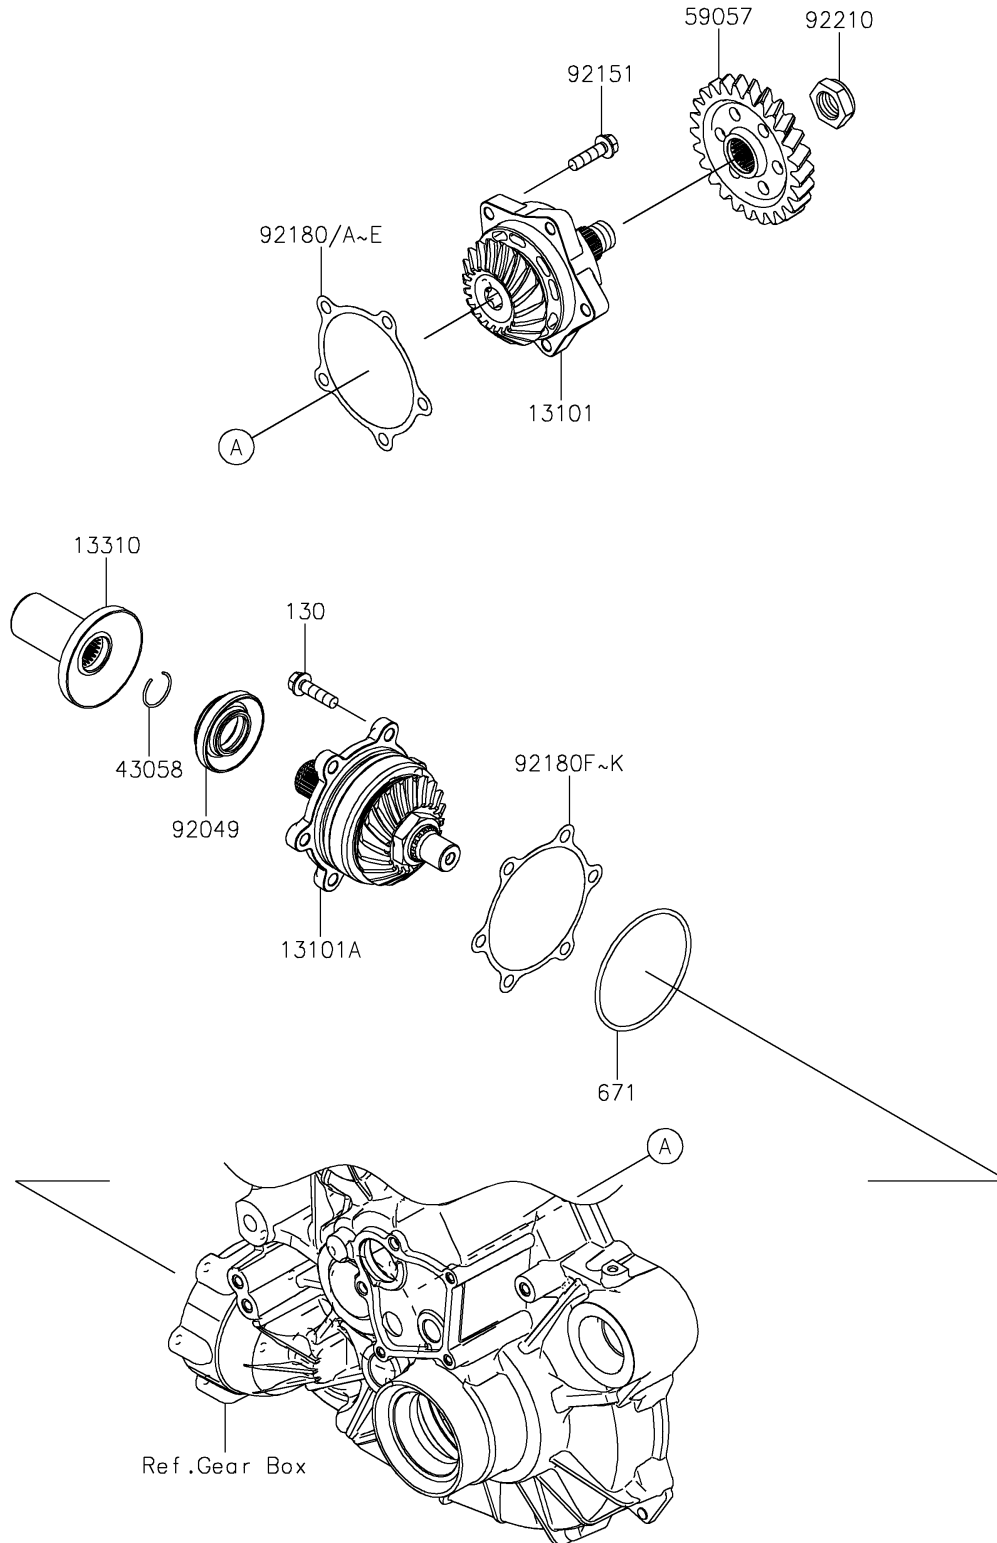

2026 RIDGE CREW Platinum Ranch Edition HVAC

PARTS DIAGRAM

Bevel Gear

E3130

2026 RIDGE CREW Platinum Ranch Edition HVAC

PARTS LIST

Bevel Gear

ITEM NAME	PART NUMBER	QUANTITY
GEAR-ASSY,DRIVE (Ref # 13101)	13101-0689	1
GEAR-ASSY,DRIVEN (Ref # 13101A)	13101-0736	1
SHAFT-ASSY (Ref # 13310)	13310-0584	1
RING (Ref # 43058)	43058-0018	1
GEAR-HELICAL,25T (Ref # 59057)	59057-0045	1
SEAL-OIL (Ref # 92049)	92049-0160	1
BOLT,8X30 (Ref # 92151)	92151-1908	5
SHIM,DRIVE,T=0.15 (Ref # 92180)	92180-1543	AR
SHIM,DRIVE,T=0.20 (Ref # 92180A)	92180-1544	AR
SHIM,DRIVE,T=0.50 (Ref # 92180B)	92180-1545	AR
SHIM,DRIVE,T=0.80 (Ref # 92180C)	92180-1546	AR
SHIM,DRIVE,T=1.00 (Ref # 92180D)	92180-1547	AR
SHIM,DRIVE,T=1.20 (Ref # 92180E)	92180-1548	AR
SHIM,DRIVEN,T=0.15 (Ref # 92180F)	92180-1549	AR
SHIM,DRIVEN,T=0.20 (Ref # 92180G)	92180-1550	AR
SHIM,DRIVEN,T=0.50 (Ref # 92180H)	92180-1551	AR
SHIM,DRIVEN,T=0.80 (Ref # 92180I)	92180-1552	AR
SHIM,DRIVEN,T=1.00 (Ref # 92180J)	92180-1553	AR
SHIM,DRIVEN,T=1.20 (Ref # 92180K)	92180-1554	AR
NUT (Ref # 92210)	92210-1790	1
BOLT-FLANGED,8X30 (Ref # 130)	130BA0830	6
O RING (Ref # 671)	671D2585	1