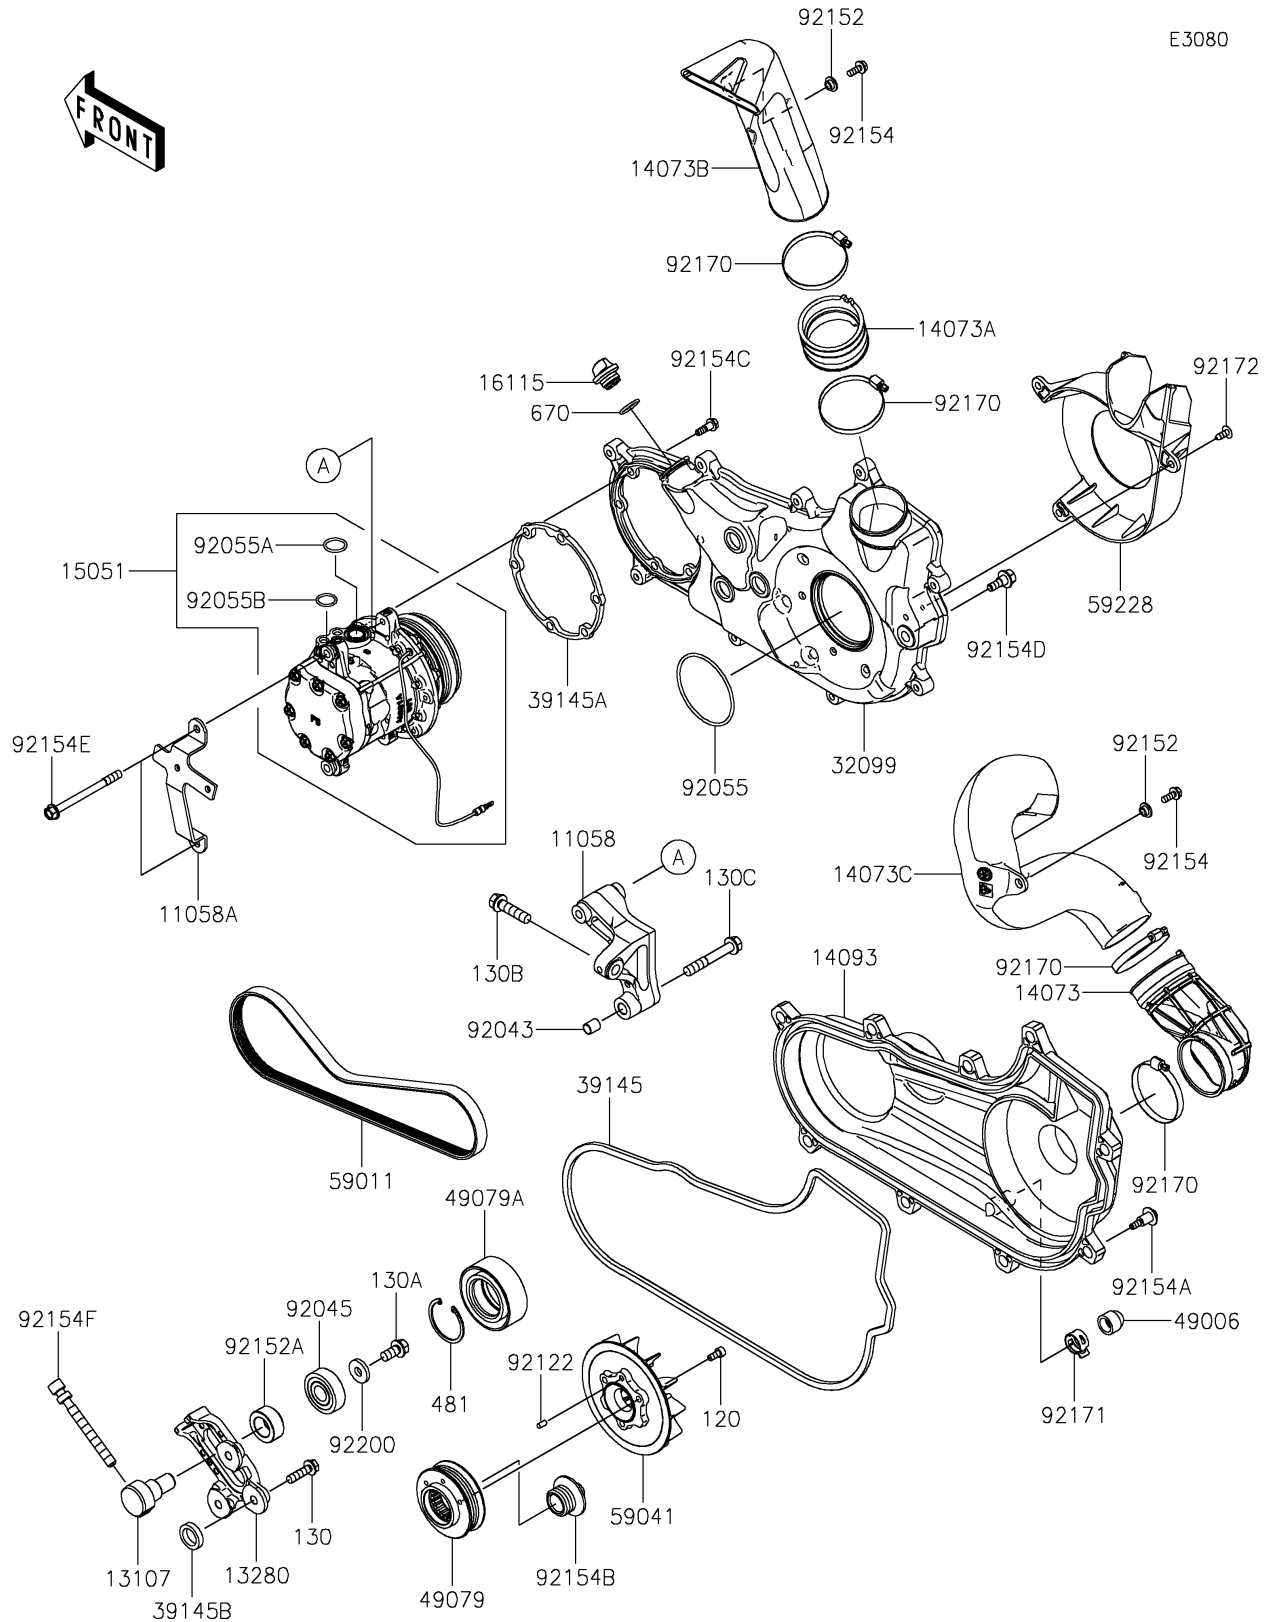

2026 RIDGE® CREW PLATINUM RANCH EDITION HVAC

PARTS DIAGRAM

Compressor

2026 RIDGE® CREW PLATINUM RANCH EDITION HVAC

PARTS LIST

Compressor

ITEM NAME	PART NUMBER	QUANTITY
BRACKET,COMPRESSOR MOUNT (Ref # 11058)	11058-0314	1
BRACKET,HOSE (Ref # 11058A)	11058-0315	1
SHAFT (Ref # 13107)	13107-0976	1
HOLDER (Ref # 13280)	13280-1349	1
DUCT,JOINT INTAKE (Ref # 14073)	14073-1896	1
DUCT,JOINT EXHAUST (Ref # 14073A)	14073-1898	1
DUCT,EXHAUST (Ref # 14073B)	14073-1899	1
DUCT,INTAKE (Ref # 14073C)	14073-1994	1
COVER,FAN (Ref # 14093)	14093-1388	1
COMPRESSOR-AIR (Ref # 15051)	15051-0003	1
CAP-OIL FILLER (Ref # 16115)	16115-1053	1
CASE,FAN (Ref # 32099)	32099-0826	1
TRIM-SEAL (Ref # 39145)	39145-0751	1
TRIM-SEAL (Ref # 39145A)	39145-0752	1
TRIM-SEAL (Ref # 39145B)	39145-0789	3
BOOT,DRAIN (Ref # 49006)	49006-0560	1
PULLEY-BELT (Ref # 49079)	49079-0030	1
PULLEY-BELT (Ref # 49079A)	49079-0032	1
BELT,COMPRESSOR (Ref # 59011)	59011-0058	1
FAN (Ref # 59041)	59041-0036	1
LOUVER (Ref # 59228)	59228-0004	1
PIN,10.1X12X14 (Ref # 92043)	92043-4009	1
BEARING-BALL,17X47X14 (Ref # 92045)	92045-3742	1
RING-O,77.1X3.1 (Ref # 92055)	92055-1740	1
RING-O (Ref # 92055A)	92055-1780	1
RING-O (Ref # 92055B)	92055-1781	1
ROLLER (Ref # 92122)	92122-0569	1
COLLAR,6.5X10X5.6 (Ref # 92152)	92152-0445	2
COLLAR (Ref # 92152A)	92152-2927	1