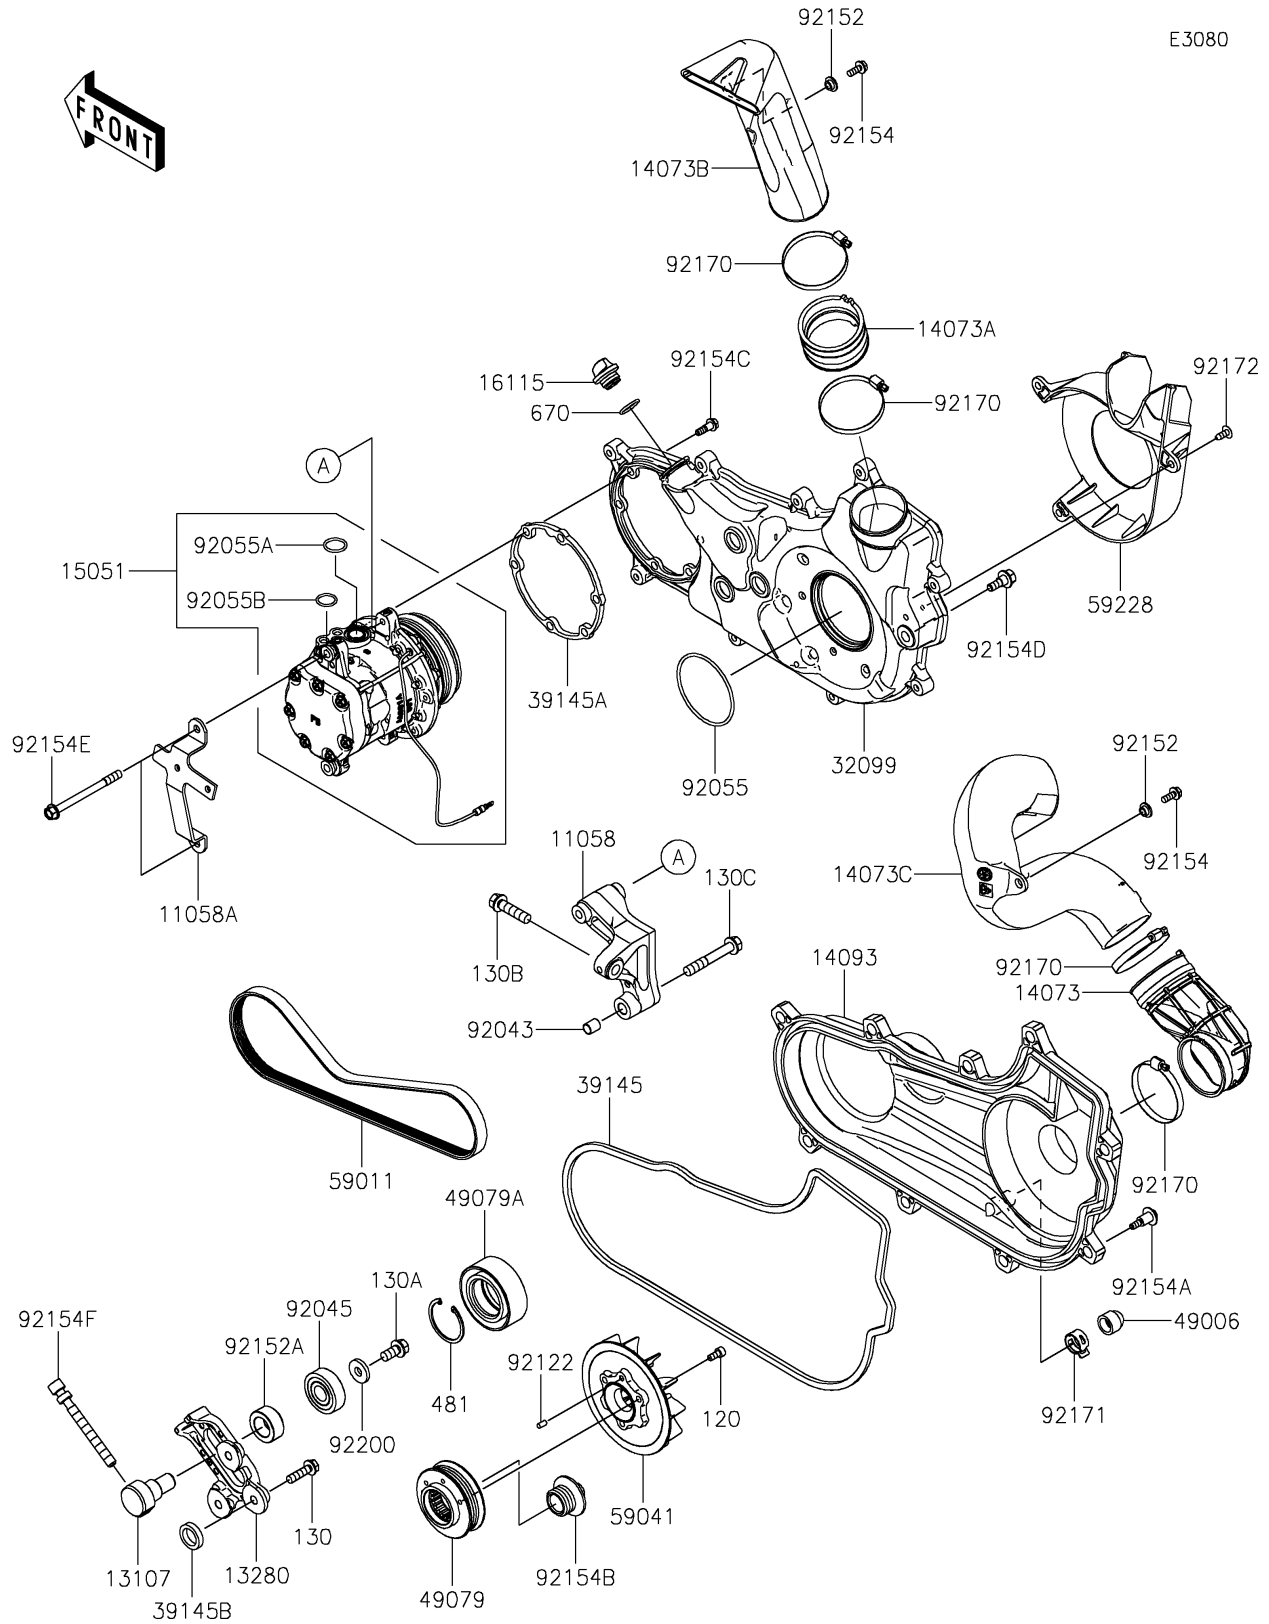

2026 RIDGE CREW Platinum Ranch Edition HVAC

PARTS DIAGRAM

Compressor

2026 RIDGE CREW Platinum Ranch Edition HVAC

PARTS LIST

Compressor

ITEM NAME	PART NUMBER	QUANTITY
BRACKET,COMPRESSOR MOUNT (Ref # 11058)	11058-0314	1
BRACKET,HOSE (Ref # 11058A)	11058-0315	1
SHAFT (Ref # 13107)	13107-0976	1
HOLDER (Ref # 13280)	13280-1349	1
DUCT,JOINT INTAKE (Ref # 14073)	14073-1896	1
DUCT,JOINT EXHAUST (Ref # 14073A)	14073-1898	1
DUCT,EXHAUST (Ref # 14073B)	14073-1899	1
DUCT,INTAKE (Ref # 14073C)	14073-1994	1
COVER,FAN (Ref # 14093)	14093-1388	1
COMPRESSOR-AIR (Ref # 15051)	15051-0003	1
CAP-OIL FILLER (Ref # 16115)	16115-1053	1
CASE,FAN (Ref # 32099)	32099-0826	1
TRIM-SEAL (Ref # 39145)	39145-0751	1
TRIM-SEAL (Ref # 39145A)	39145-0752	1
TRIM-SEAL (Ref # 39145B)	39145-0789	3
BOOT,DRAIN (Ref # 49006)	49006-0560	1
PULLEY-BELT (Ref # 49079)	49079-0030	1
PULLEY-BELT (Ref # 49079A)	49079-0032	1
BELT,COMPRESSOR (Ref # 59011)	59011-0058	1
FAN (Ref # 59041)	59041-0036	1
LOUVER (Ref # 59228)	59228-0004	1
PIN,10.1X12X14 (Ref # 92043)	92043-4009	1
BEARING-BALL,17X47X14 (Ref # 92045)	92045-3742	1
RING-O,77.1X3.1 (Ref # 92055)	92055-1740	1
RING-O (Ref # 92055A)	92055-1780	1
RING-O (Ref # 92055B)	92055-1781	1
ROLLER (Ref # 92122)	92122-0569	1
COLLAR,6.5X10X5.6 (Ref # 92152)	92152-0445	2
COLLAR (Ref # 92152A)	92152-2927	1