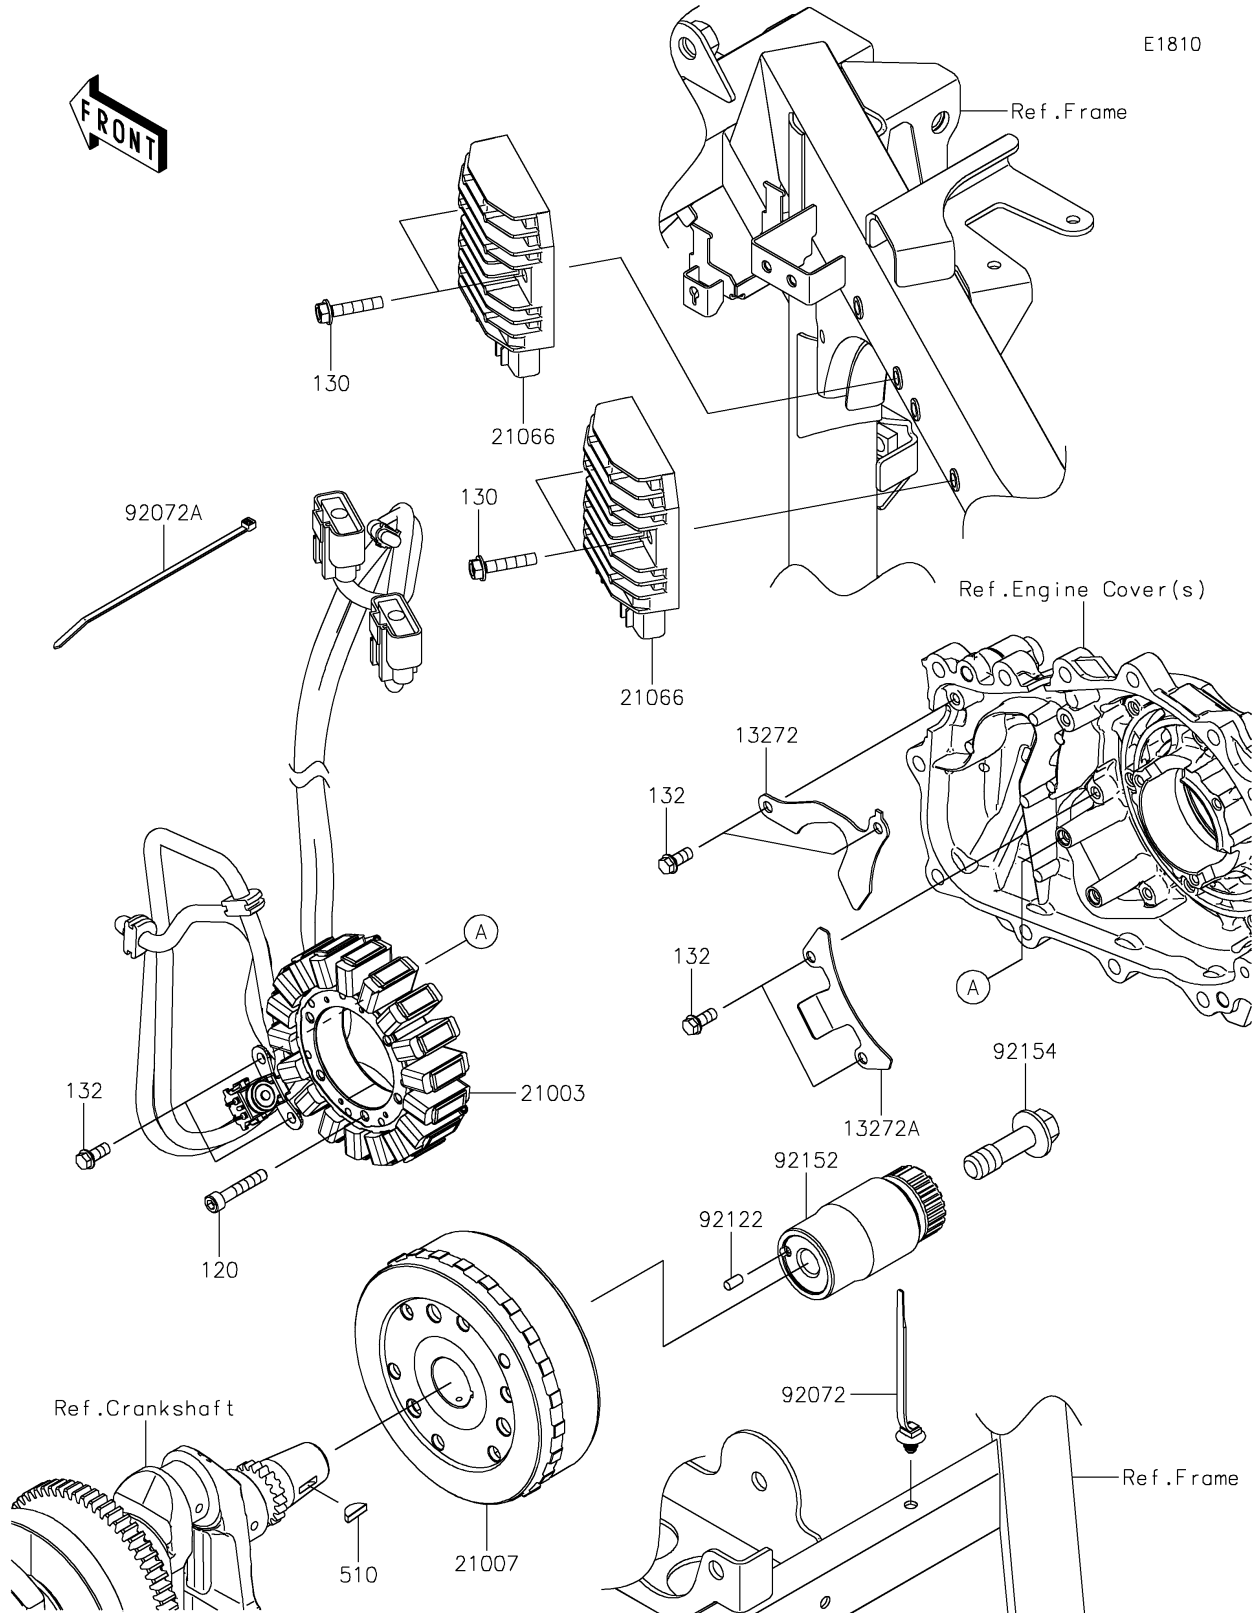

2026 RIDGE® CREW PLATINUM RANCH EDITION HVAC

PARTS DIAGRAM

Generator

2026 RIDGE® CREW PLATINUM RANCH EDITION HVAC

PARTS LIST

Generator

ITEM NAME	PART NUMBER	QUANTITY
PLATE,LEAD WIRE (Ref # 13272)	13272-4122	1
PLATE,LEAD WIRE (Ref # 13272A)	13272-4123	1
STATOR (Ref # 21003)	21003-0223	1
ROTOR (Ref # 21007)	21007-0731	1
REGULATOR-VOLTAGE (Ref # 21066)	21066-0771	2
BAND,OS170-FT7(BLACK) (Ref # 92072)	92072-1414	1
BAND,L=292.1 (Ref # 92072A)	92072-3509	1
ROLLER (Ref # 92122)	92122-0569	1
COLLAR (Ref # 92152)	92152-2932	1
BOLT,14X45 (Ref # 92154)	92154-7019	1
BOLT-SOCKET,6X35 (Ref # 120)	120CA0635	3
BOLT-FLANGED,6X30 (Ref # 130)	130BA0630	4
BOLT-FLANGED-SMALL,6X14 (Ref # 132)	132BA0614	6
KEY-WOODRUFF (Ref # 510)	510A4200	1