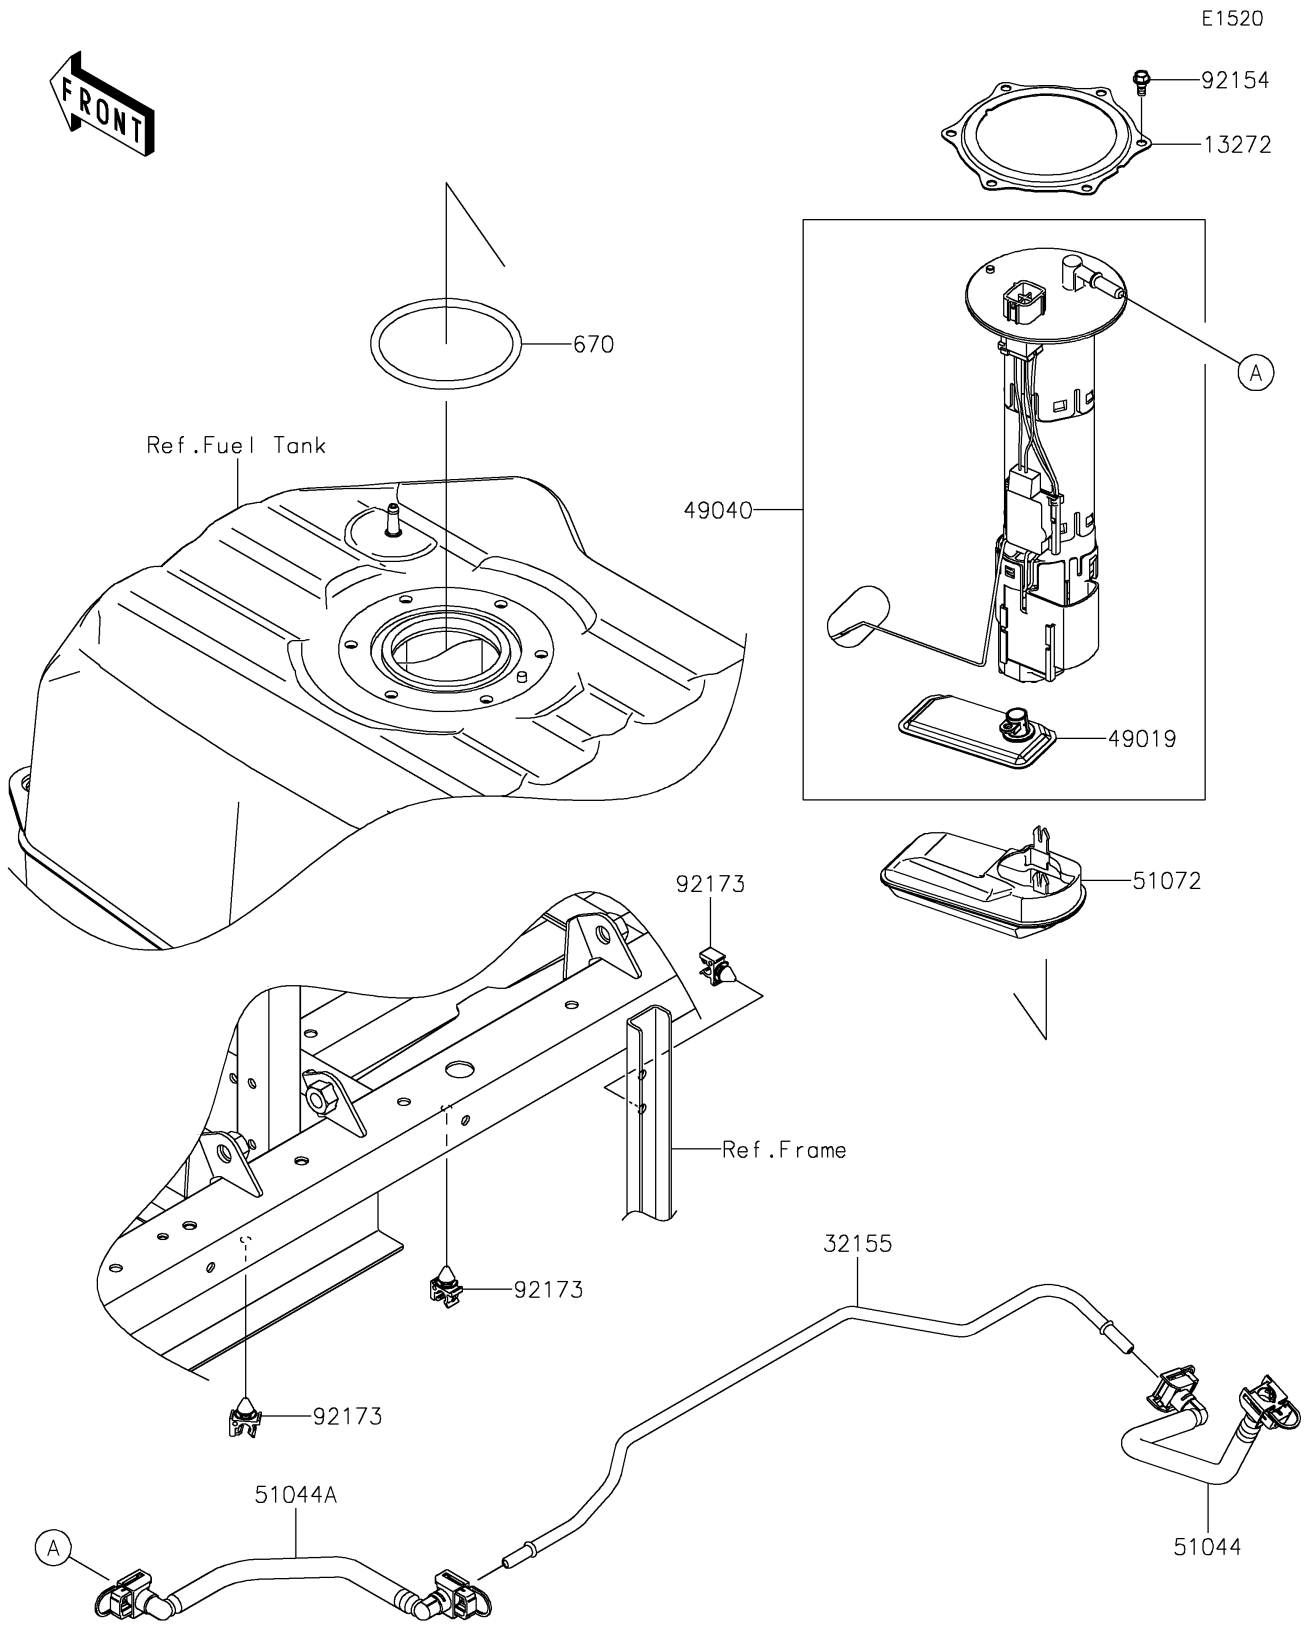

2026 RIDGE® CREW PLATINUM RANCH EDITION HVAC

PARTS DIAGRAM Fuel Pump

2026 RIDGE® CREW PLATINUM RANCH EDITION HVAC

PARTS LIST

Fuel Pump

ITEM NAME	PART NUMBER	QUANTITY
PLATE (Ref # 13272)	13272-2500	1
PIPE,FUEL (Ref # 32155)	32155-7458	1
FILTER-FUEL (Ref # 49019)	49019-0034	1
PUMP-FUEL (Ref # 49040)	49040-0828	1
TUBE-ASSY,PIPE-ENGINE (Ref # 51044)	51044-1240	1
TUBE-ASSY,PUMP-PIPE (Ref # 51044A)	51044-1241	1
CHAMBER-FUEL (Ref # 51072)	51072-0008	1
BOLT,FUEL PUMP (Ref # 92154)	92154-1326	6
CLAMP,FUEL PIPE (Ref # 92173)	92173-1213	3
O RING (Ref # 670)	670E5090	1