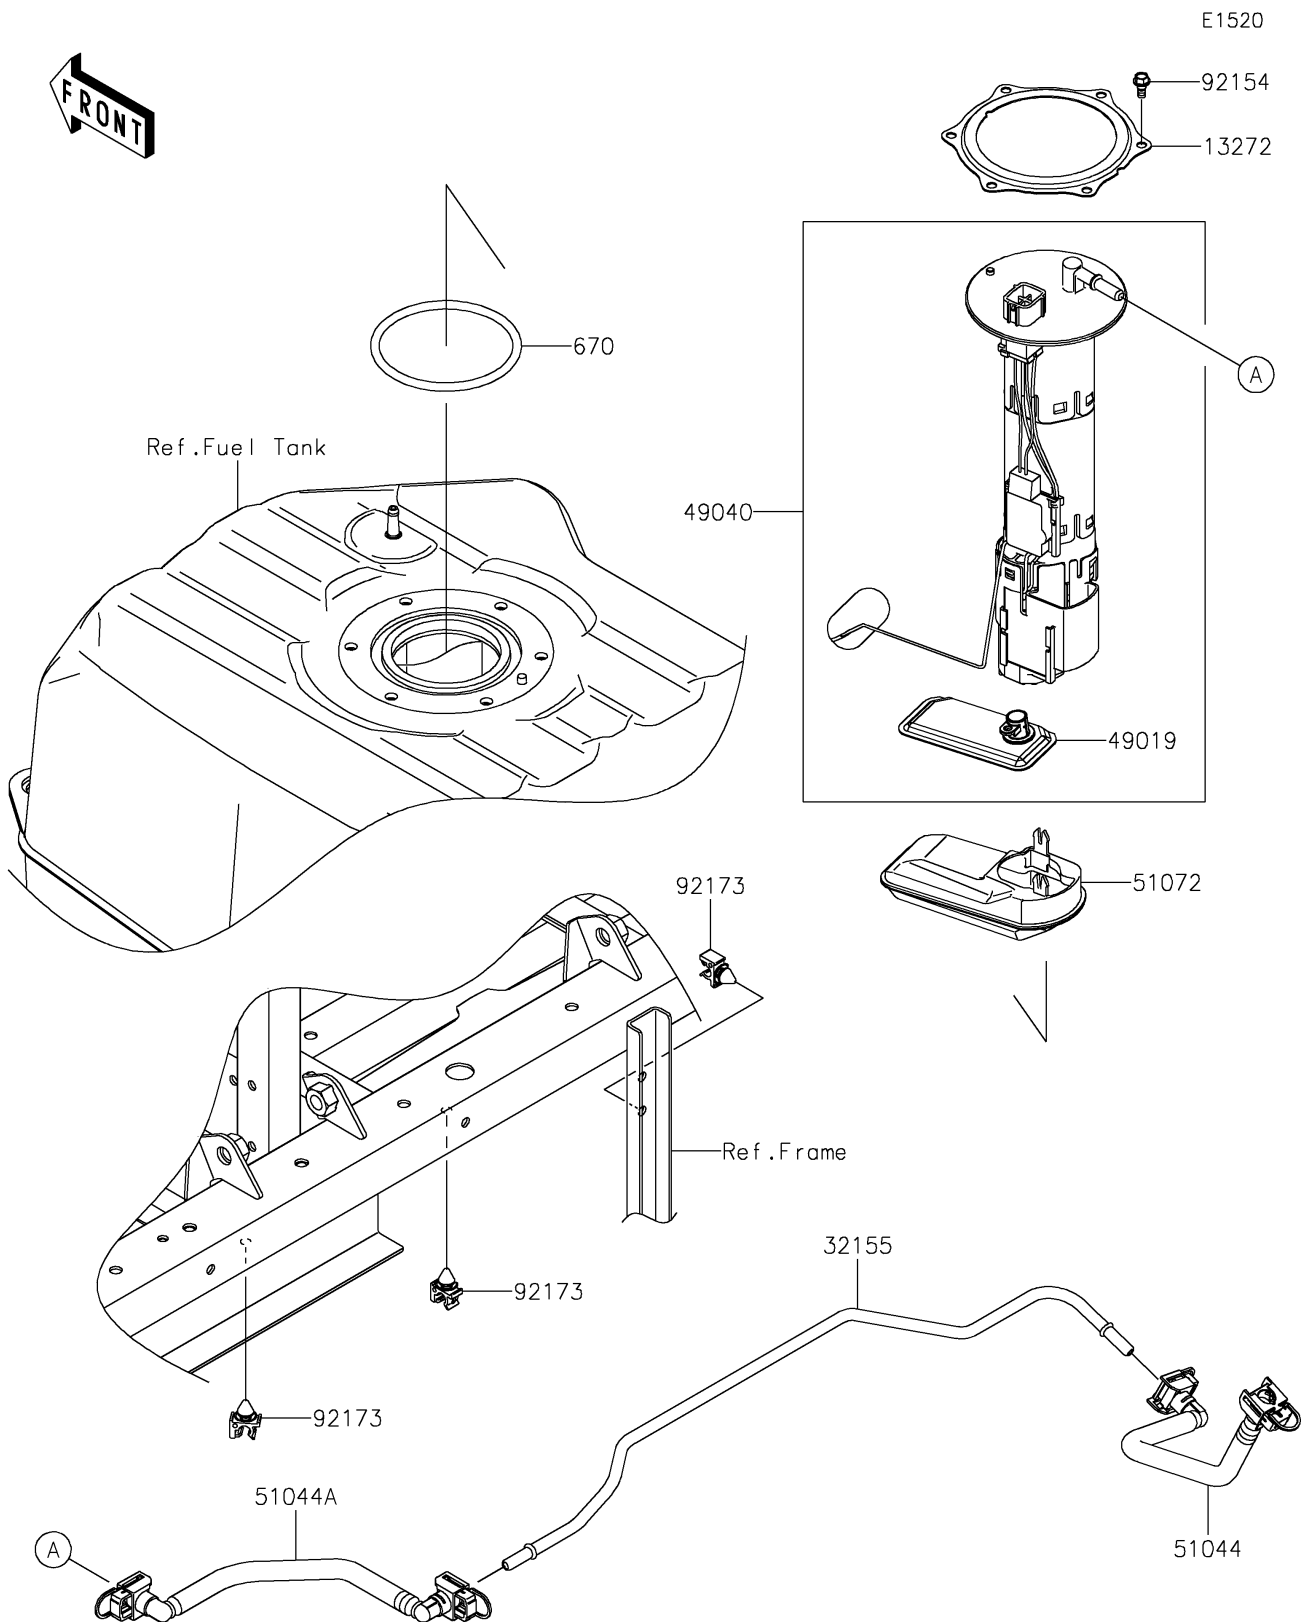

## PARTS DIAGRAM

### Fuel Pump

## PARTS LIST

### Fuel Pump

ITEM NAME	PART NUMBER	QUANTITY
PLATE (Ref # 13272)	13272-2500	1
PIPE,FUEL (Ref # 32155)	32155-7458	1
FILTER-FUEL (Ref # 49019)	49019-0034	1
PUMP-FUEL (Ref # 49040)	49040-0828	1
TUBE-ASSY,PIPE-ENGINE (Ref # 51044)	51044-1240	1
TUBE-ASSY,PUMP-PIPE (Ref # 51044A)	51044-1241	1
CHAMBER-FUEL (Ref # 51072)	51072-0008	1
BOLT,FUEL PUMP (Ref # 92154)	92154-1326	6
CLAMP,FUEL PIPE (Ref # 92173)	92173-1213	3
O RING (Ref # 670)	670E5090	1