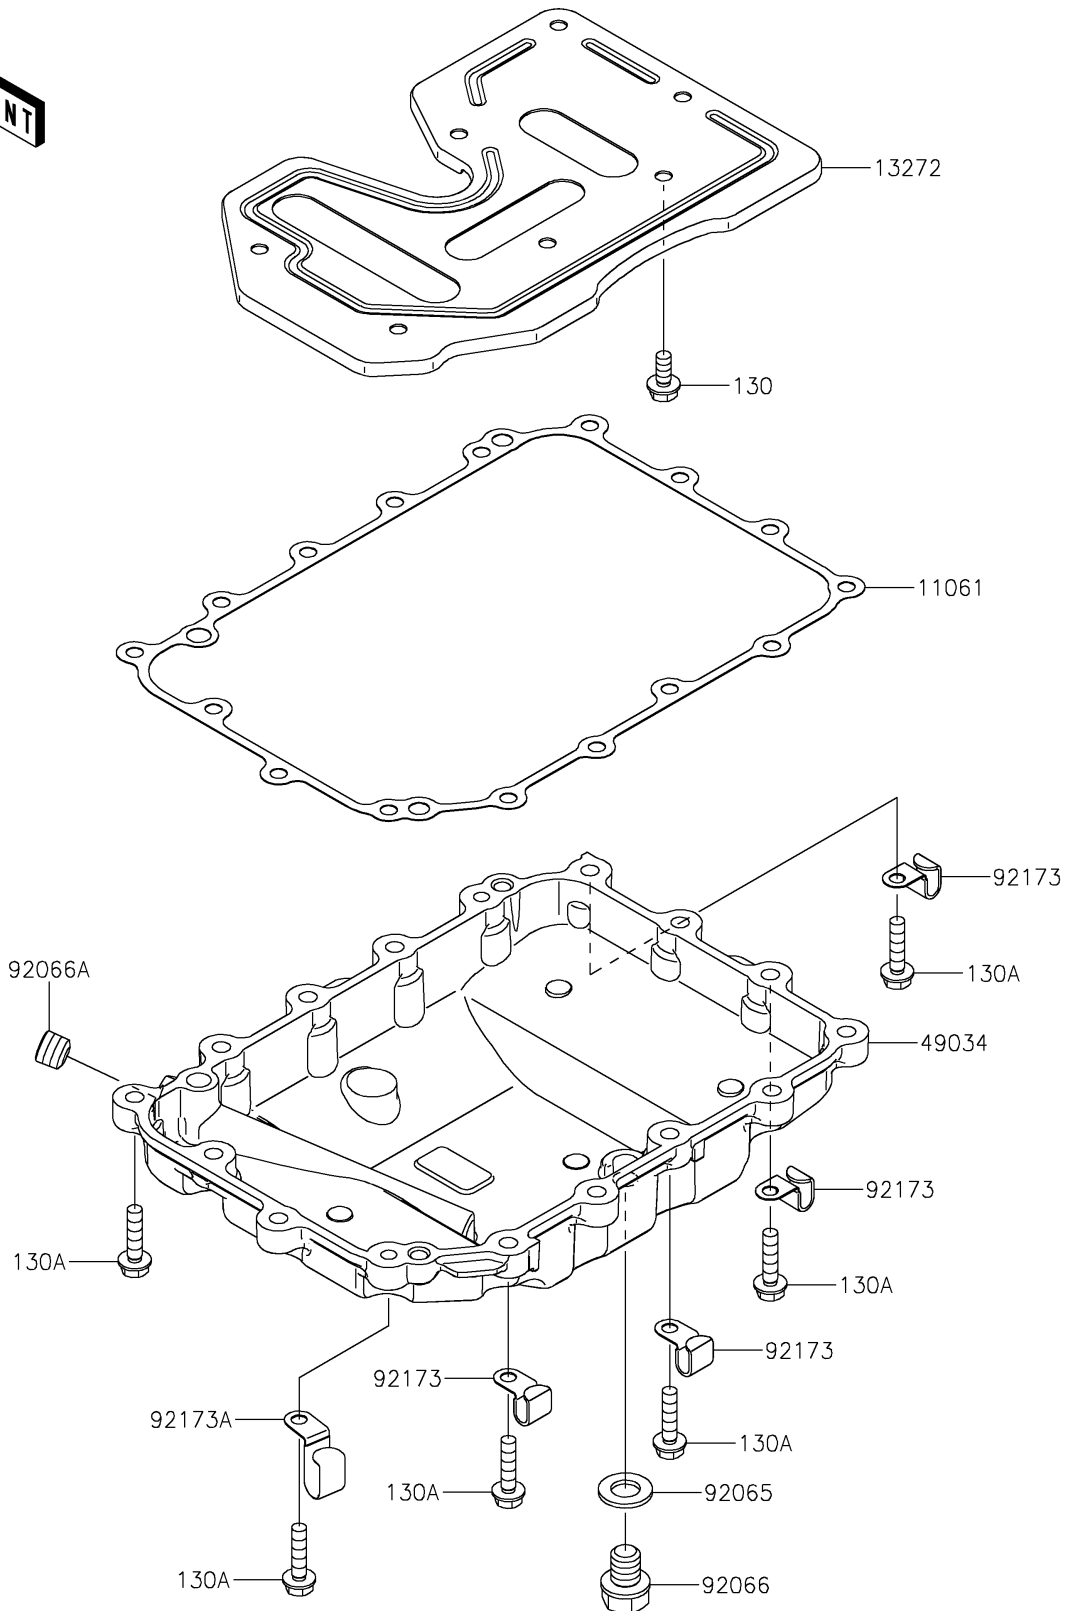

2026 RIDGE CREW Platinum Ranch Edition HVAC

PARTS DIAGRAM

Oil Pan

E1434

2026 RIDGE CREW Platinum Ranch Edition HVAC

PARTS LIST

Oil Pan

ITEM NAME	PART NUMBER	QUANTITY
GASKET,OIL PAN (Ref # 11061)	11061-1453	1
PLATE,OIL PAN (Ref # 13272)	13272-4094	1
PAN-OIL (Ref # 49034)	49034-0583	1
GASKET,12X22X2 (Ref # 92065)	92065-097	1
PLUG,OIL DRAIN,12X15 (Ref # 92066)	92066-1174	1
PLUG (Ref # 92066A)	92066-1597	1
CLAMP,12X45 (Ref # 92173)	92173-1839	4
CLAMP (Ref # 92173A)	92173-2588	1
BOLT-FLANGED,6X14 (Ref # 130)	130BA0614	7
BOLT-FLANGED,6X25 (Ref # 130A)	130BA0625	16