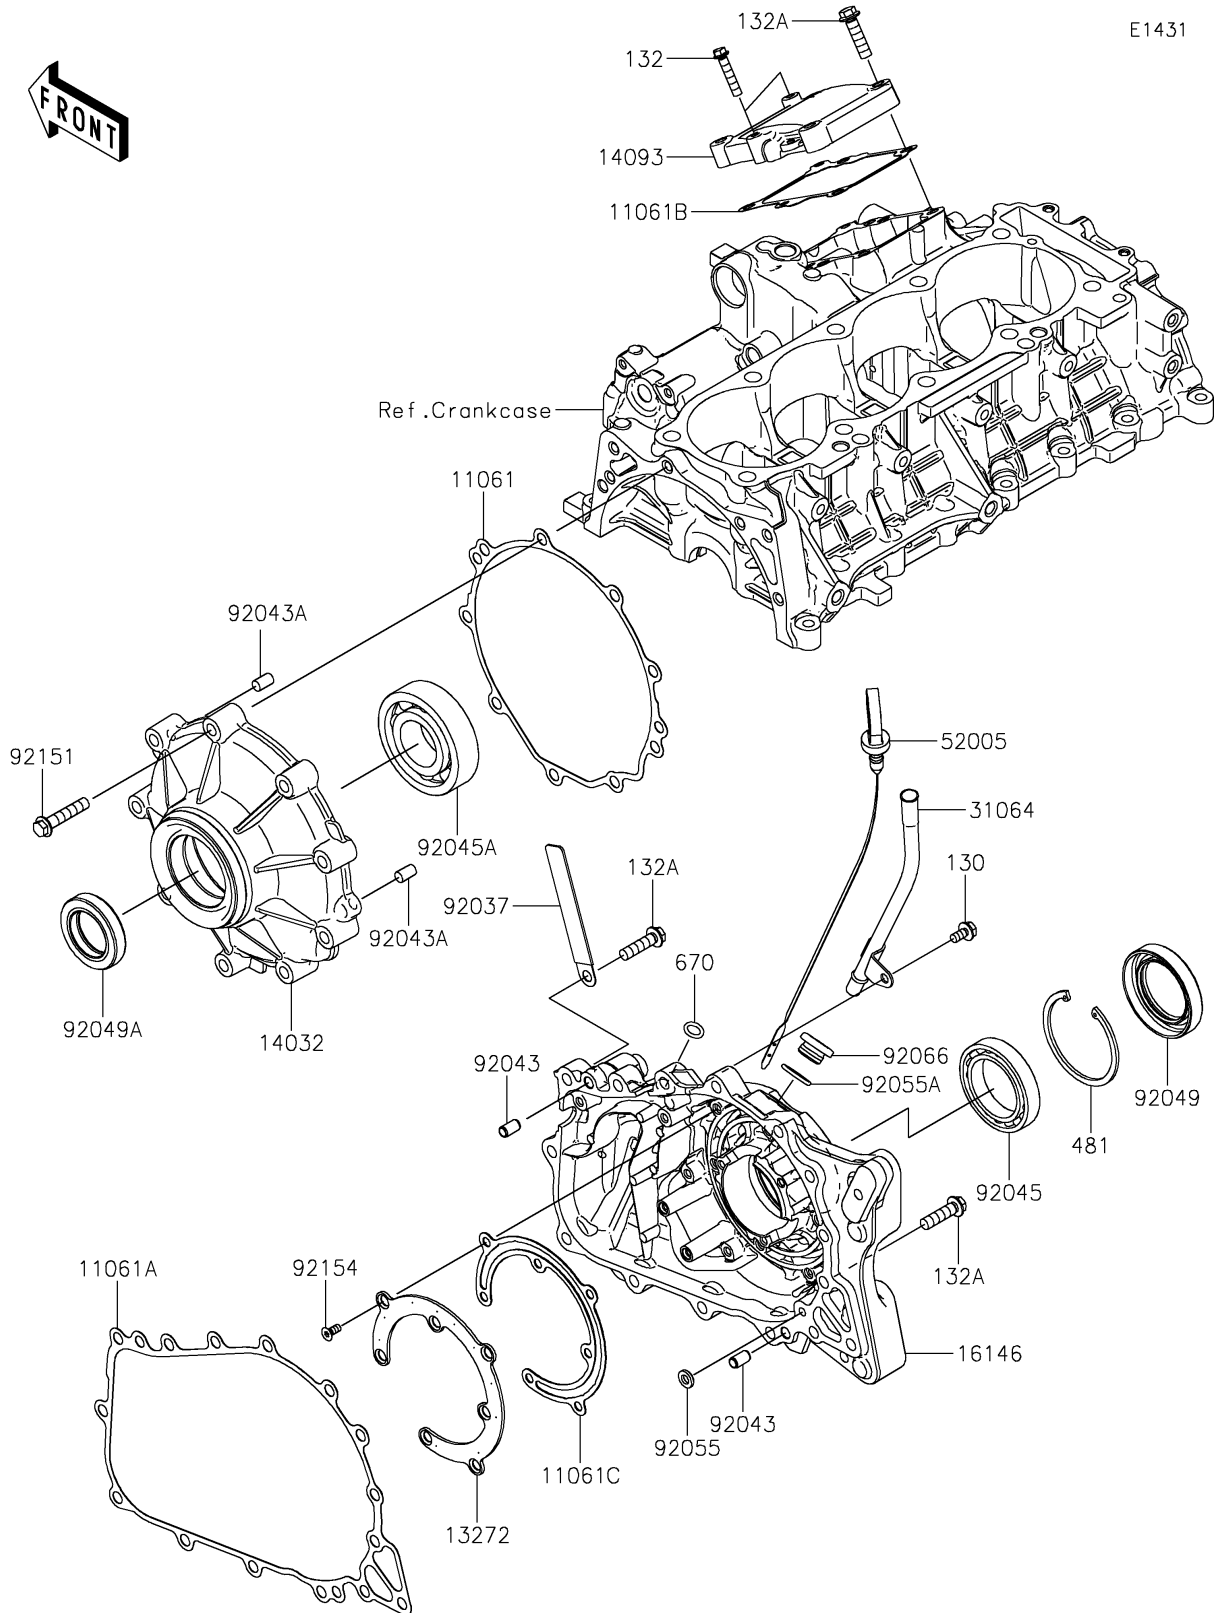

2026 RIDGE CREW Platinum Ranch Edition HVAC

PARTS DIAGRAM

Engine Cover(s)

2026 RIDGE CREW Platinum Ranch Edition HVAC

PARTS LIST

Engine Cover(s)

ITEM NAME	PART NUMBER	QUANTITY
GASKET,CLUTCH COVER (Ref # 11061)	11061-1451	1
GASKET,CRANKCASE COVER (Ref # 11061A)	11061-1454	1
GASKET (Ref # 11061B)	11061-1456	1
GASKET,GENERATOR COVER (Ref # 11061C)	11061-1483	1
PLATE,GENERATOR (Ref # 13272)	13272-4093	1
COVER-CLUTCH (Ref # 14032)	14032-0707	1
COVER (Ref # 14093)	14093-1359	1
COVER-ASSY,GENERATOR (Ref # 16146)	16146-0900	1
PIPE-COMP (Ref # 31064)	31064-0799	1
GAUGE,OIL (Ref # 52005)	52005-0799	1
CLAMP,HARNESS,L=100 (Ref # 92037)	92037-1636	1
PIN,6.2X8X14 (Ref # 92043)	92043-1263	2
PIN,8X14 (Ref # 92043A)	92043-1567	2
BEARING-BALL,6909C3 (Ref # 92045)	92045-0968	1
BEARING-BALL,2TS2-6307UC3 (Ref # 92045A)	92045-0969	1
SEAL-OIL (Ref # 92049)	92049-0867	1
SEAL-OIL (Ref # 92049A)	92049-0868	1
RING-O,OD=13 (Ref # 92055)	92055-074	1
RING-O,20X2 (Ref # 92055A)	92055-1146	1
PLUG,COVER (Ref # 92066)	92066-0011	1
BOLT,8X40 (Ref # 92151)	92151-1621	9
BOLT,5X12 (Ref # 92154)	92154-4490	7
BOLT-FLANGED,6X12 (Ref # 130)	130BA0612	1
BOLT-FLANGED-SMALL,6X30 (Ref # 132)	132BA0630	2
BOLT-FLANGED-SMALL,8X30 (Ref # 132A)	132BA0830	19
CIRCLIP-TYPE-C,68MM (Ref # 481)	481J6800	1
O RING,10MM (Ref # 670)	670D2010	1