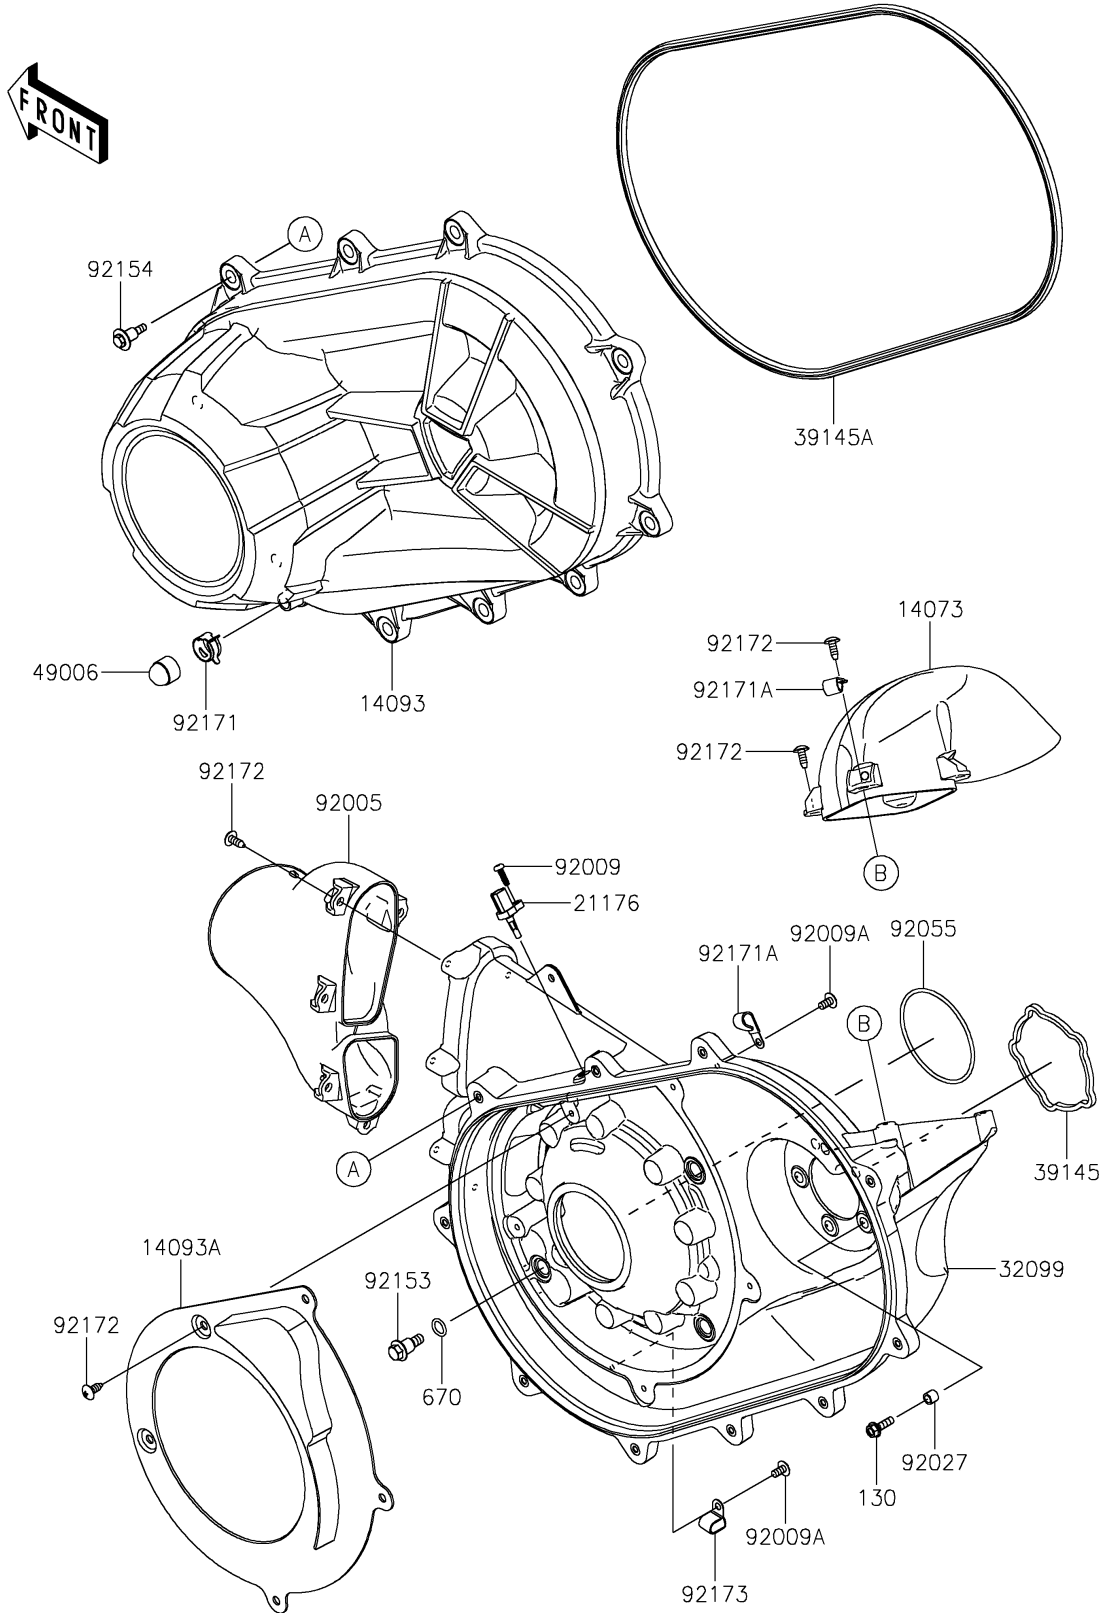

2026 RIDGE® CREW PLATINUM RANCH EDITION HVAC

PARTS DIAGRAM Converter Cover

E1393

2026 RIDGE® CREW PLATINUM RANCH EDITION HVAC

PARTS LIST

Converter Cover

ITEM NAME	PART NUMBER	QUANTITY
DUCT,EXHAUST (Ref # 14073)	14073-1915	1
COVER,CVT (Ref # 14093)	14093-1453	1
COVER,AIR GUIDE (Ref # 14093A)	14093-1454	1
SENSOR,AIR TEMPERATURE (Ref # 21176)	21176-0048	1
CASE,CVT (Ref # 32099)	32099-0829	1
TRIM-SEAL (Ref # 39145)	39145-0714	1
TRIM-SEAL,CVT COVER (Ref # 39145A)	39145-0760	1
BOOT,DRAIN (Ref # 49006)	49006-3718	1
FITTING,INTAKE (Ref # 92005)	92005-1450	1
SCREW,TAPPING,5X16 (Ref # 92009)	92009-1264	1
SCREW,6X12 (Ref # 92009A)	92009-1480	2
COLLAR,6.8X10X8.5 (Ref # 92027)	92027-129	5
RING-O,84.4X3.1 (Ref # 92055)	92055-0916	1
BOLT,8X26.5 (Ref # 92153)	92153-0594	4
BOLT,CVT COVER (Ref # 92154)	92154-1522	10
CLAMP (Ref # 92171)	92171-0329	1
CLAMP (Ref # 92171A)	92171-0739	2
SCREW,6X16 (Ref # 92172)	92172-0284	14
CLAMP (Ref # 92173)	92173-2439	1
BOLT-FLANGED,6X20 (Ref # 130)	130BA0620	5
O RING,12MM (Ref # 670)	670D2012	4