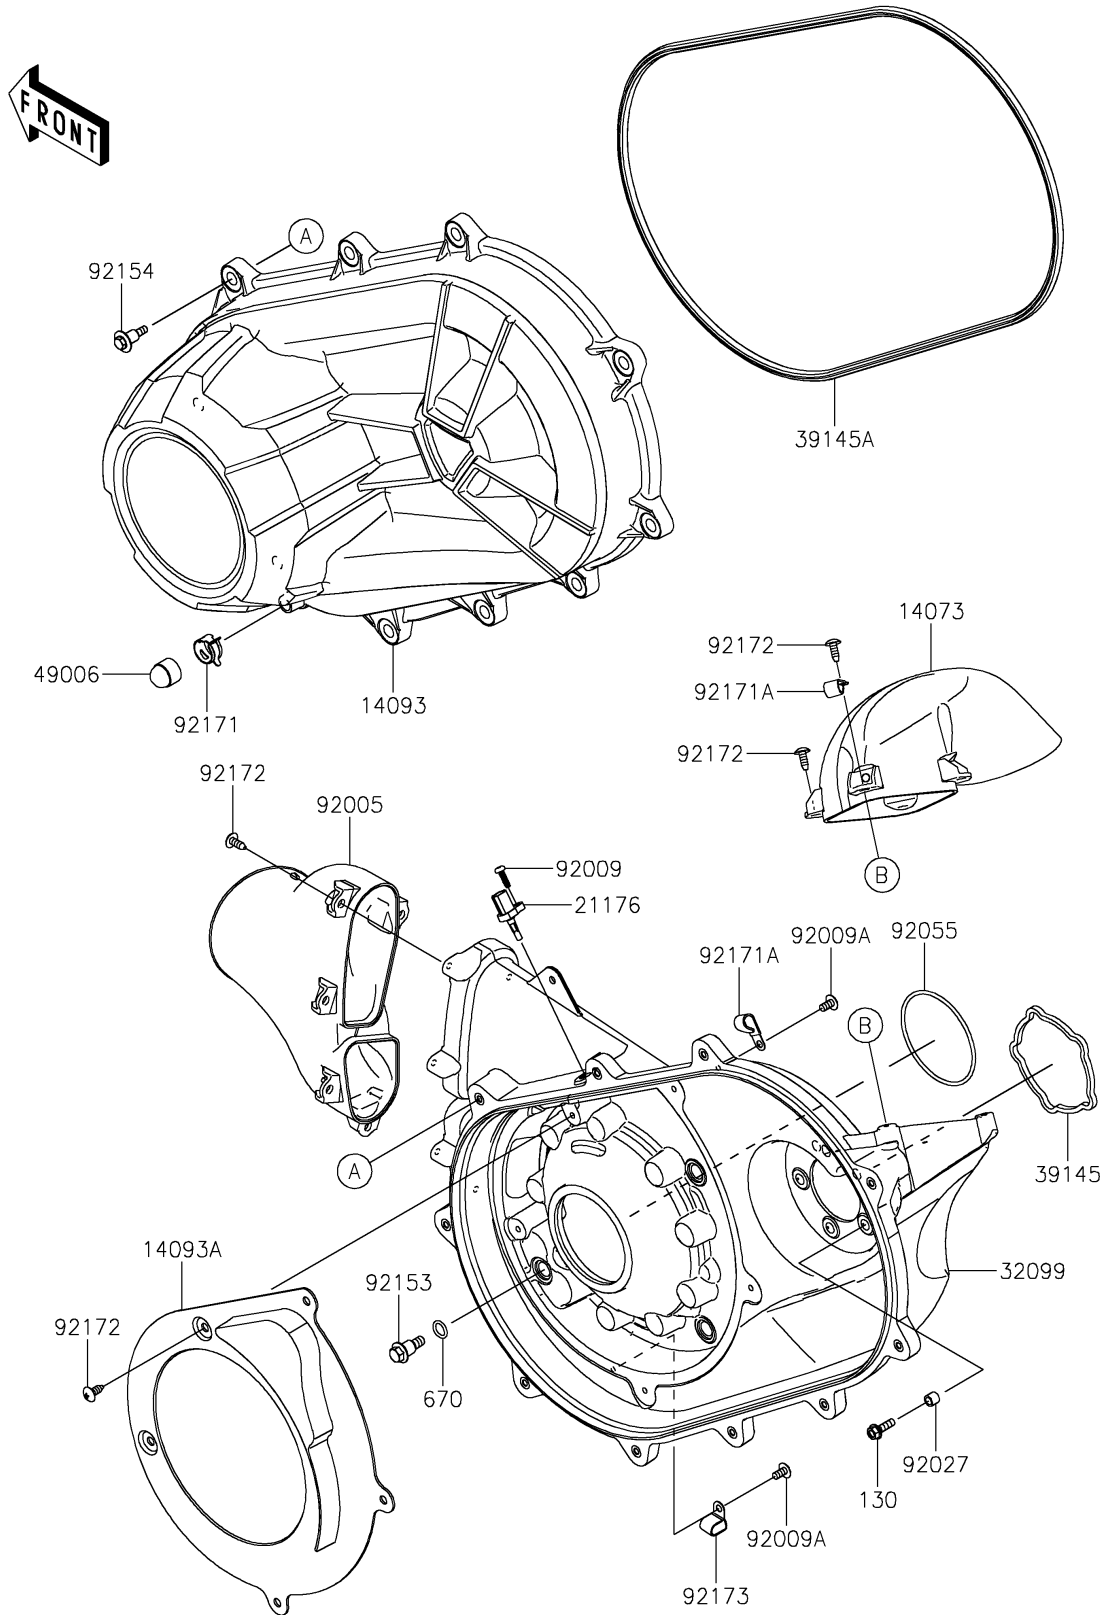

2026 RIDGE® CREW PLATINUM RANCH EDITION HVAC

PARTS DIAGRAM Converter Cover

E1393

2026 RIDGE® CREW PLATINUM RANCH EDITION HVAC

PARTS LIST

Converter Cover

ITEM NAME	PART NUMBER	QUANTITY
DUCT,EXHAUST (Ref # 14073)	14073-1915	1
COVER,CVT (Ref # 14093)	14093-1453	1
COVER,AIR GUIDE (Ref # 14093A)	14093-1454	1
SENSOR,AIR TEMPERATURE (Ref # 21176)	21176-0048	1
CASE,CVT (Ref # 32099)	32099-0829	1
TRIM-SEAL (Ref # 39145)	39145-0714	1
TRIM-SEAL,CVT COVER (Ref # 39145A)	39145-0760	1
BOOT,DRAIN (Ref # 49006)	49006-3718	1
FITTING,INTAKE (Ref # 92005)	92005-1450	1
SCREW,TAPPING,5X16 (Ref # 92009)	92009-1264	1
SCREW,6X12 (Ref # 92009A)	92009-1480	2
COLLAR,6.8X10X8.5 (Ref # 92027)	92027-129	5
RING-O,84.4X3.1 (Ref # 92055)	92055-0916	1
BOLT,8X26.5 (Ref # 92153)	92153-0594	4
BOLT,CVT COVER (Ref # 92154)	92154-1522	10
CLAMP (Ref # 92171)	92171-0329	1
CLAMP (Ref # 92171A)	92171-0739	2
SCREW,6X16 (Ref # 92172)	92172-0284	14
CLAMP (Ref # 92173)	92173-2439	1
BOLT-FLANGED,6X20 (Ref # 130)	130BA0620	5
O RING,12MM (Ref # 670)	670D2012	4