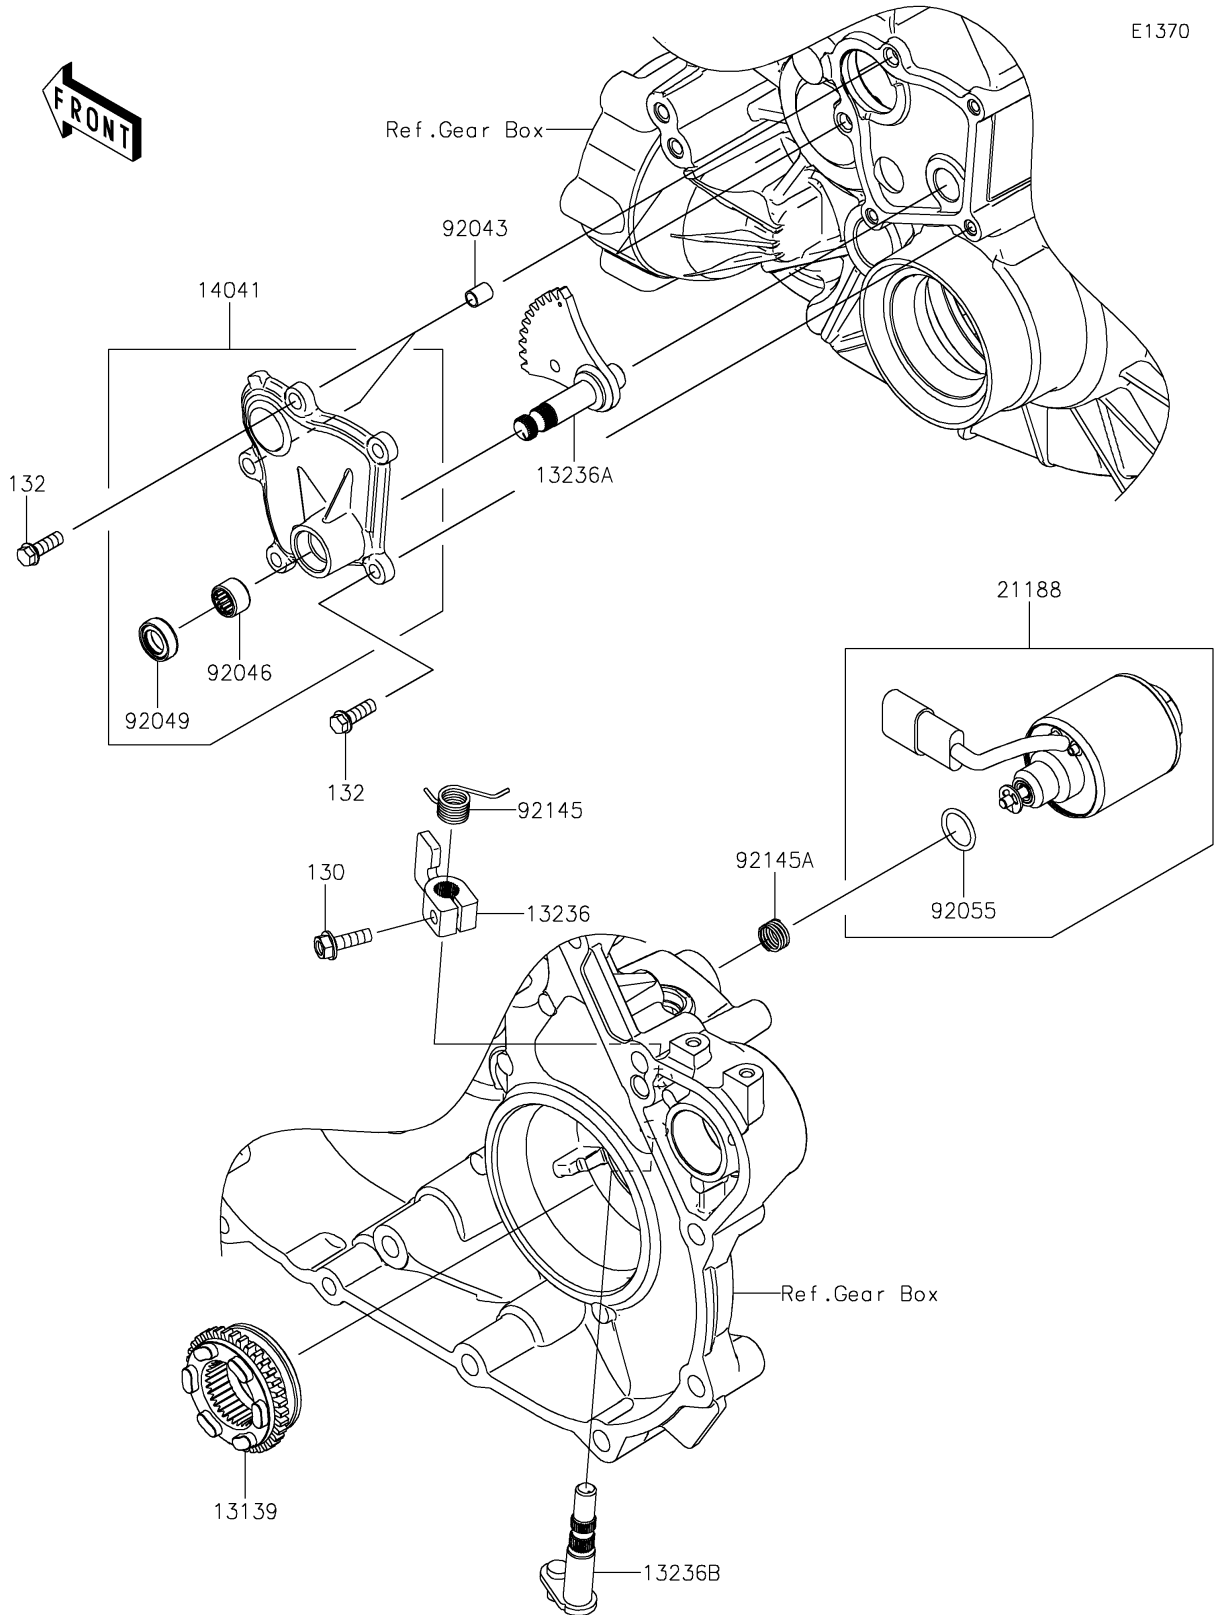

2026 RIDGE® CREW PLATINUM RANCH EDITION HVAC

PARTS DIAGRAM

Gear Change Mechanism

E1370

2026 RIDGE® CREW PLATINUM RANCH EDITION HVAC

PARTS LIST

Gear Change Mechanism

ITEM NAME	PART NUMBER	QUANTITY
SHIFTER,36T (Ref # 13139)	13139-0041	1
LEVER-COMP,DIFF LOCK (Ref # 13236)	13236-0745	1
LEVER-COMP (Ref # 13236A)	13236-0816	1
LEVER-COMP (Ref # 13236B)	13236-0852	1
COVER-COMP (Ref # 14041)	14041-0614	1
SOLENOID (Ref # 21188)	21188-0010	1
PIN,DOWEL,8X10 (Ref # 92043)	92043-1302	2
BEARING-NEEDLE,HK1210FM (Ref # 92046)	92046-0034	1
SEAL-OIL,CLUTCH RELEASE (Ref # 92049)	92049-1475	1
RING-O (Ref # 92055)	92055-0829	1
SPRING (Ref # 92145)	92145-1572	1
SPRING (Ref # 92145A)	92145-1573	1
BOLT-FLANGED,6X20 (Ref # 130)	130BA0620	1
BOLT-FLANGED-SMALL,6X18 (Ref # 132)	132BA0618	5