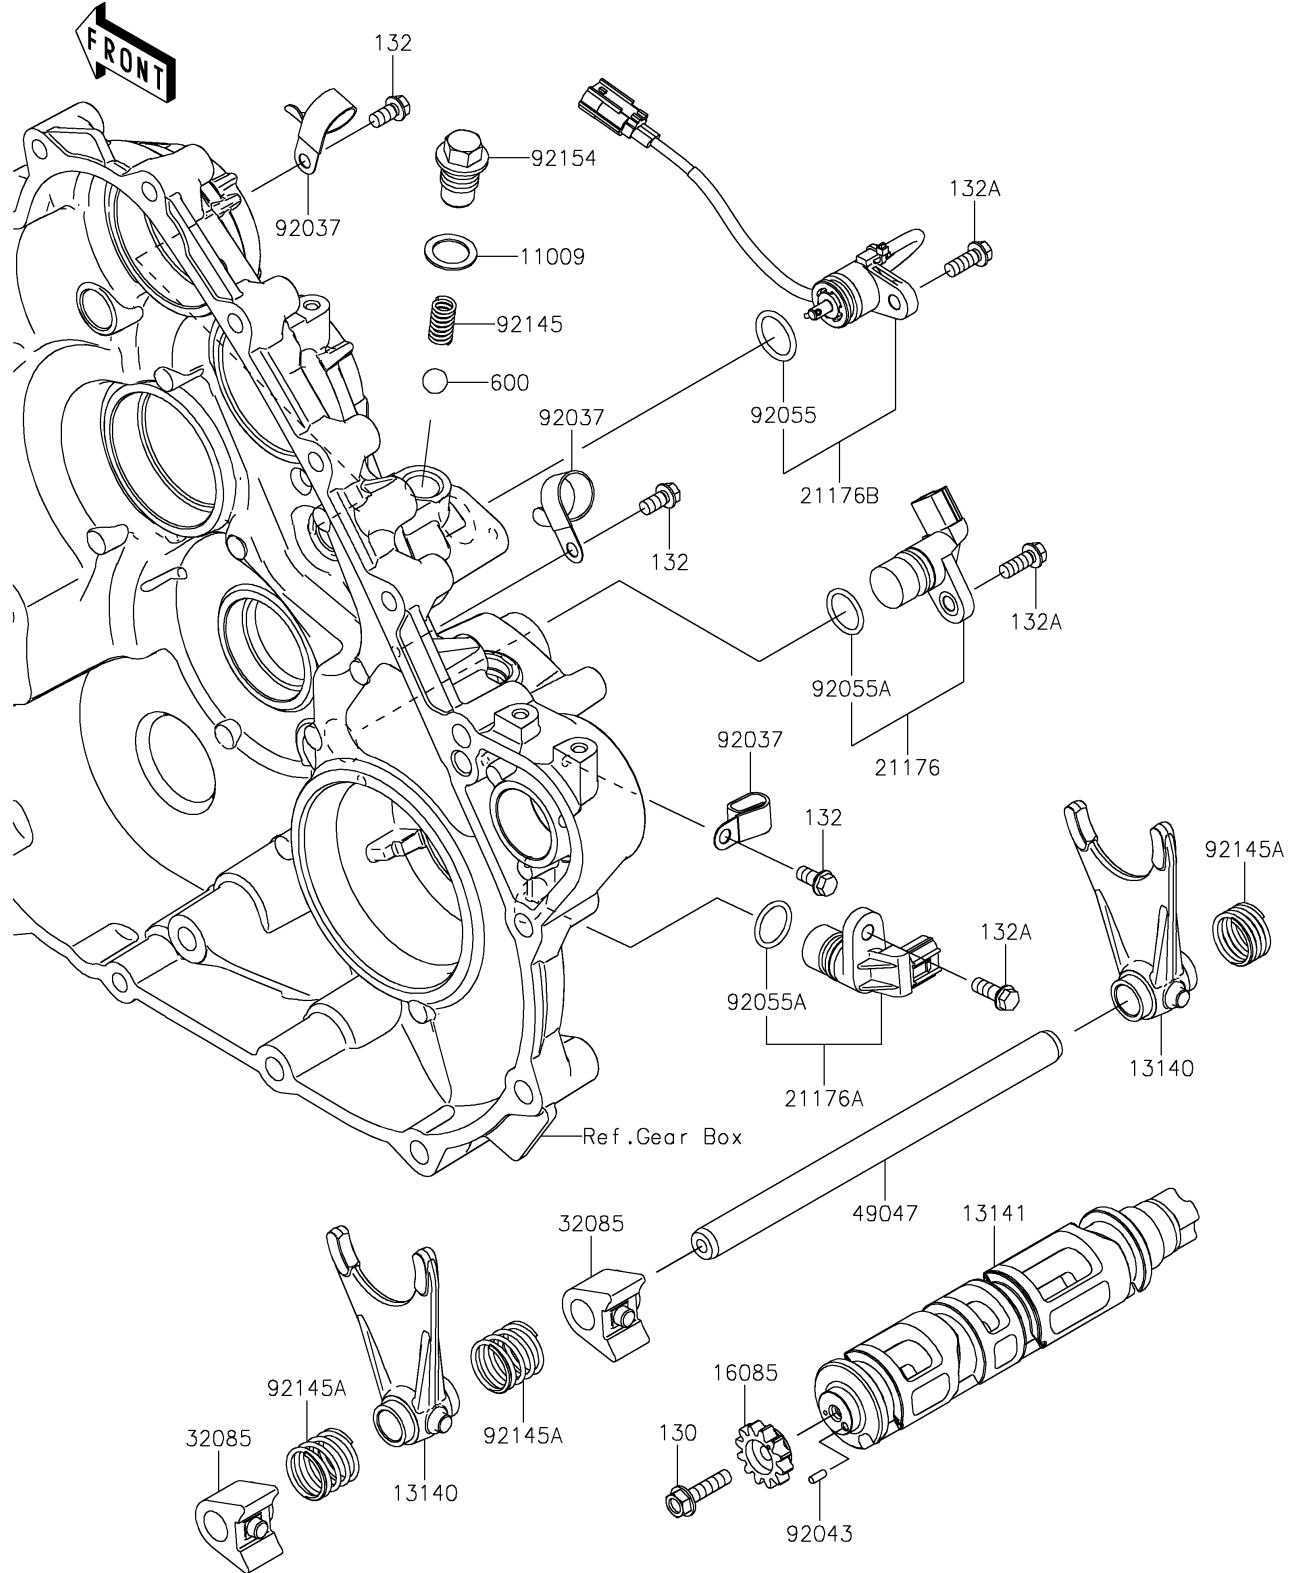

2026 RIDGE® CREW PLATINUM RANCH EDITION HVAC

PARTS DIAGRAM

Gear Change Drum/Shift Fork(s)

E1362

2026 RIDGE® CREW PLATINUM RANCH EDITION HVAC

PARTS LIST

Gear Change Drum/Shift Fork(s)

ITEM NAME

PART NUMBER

QUANTITY
