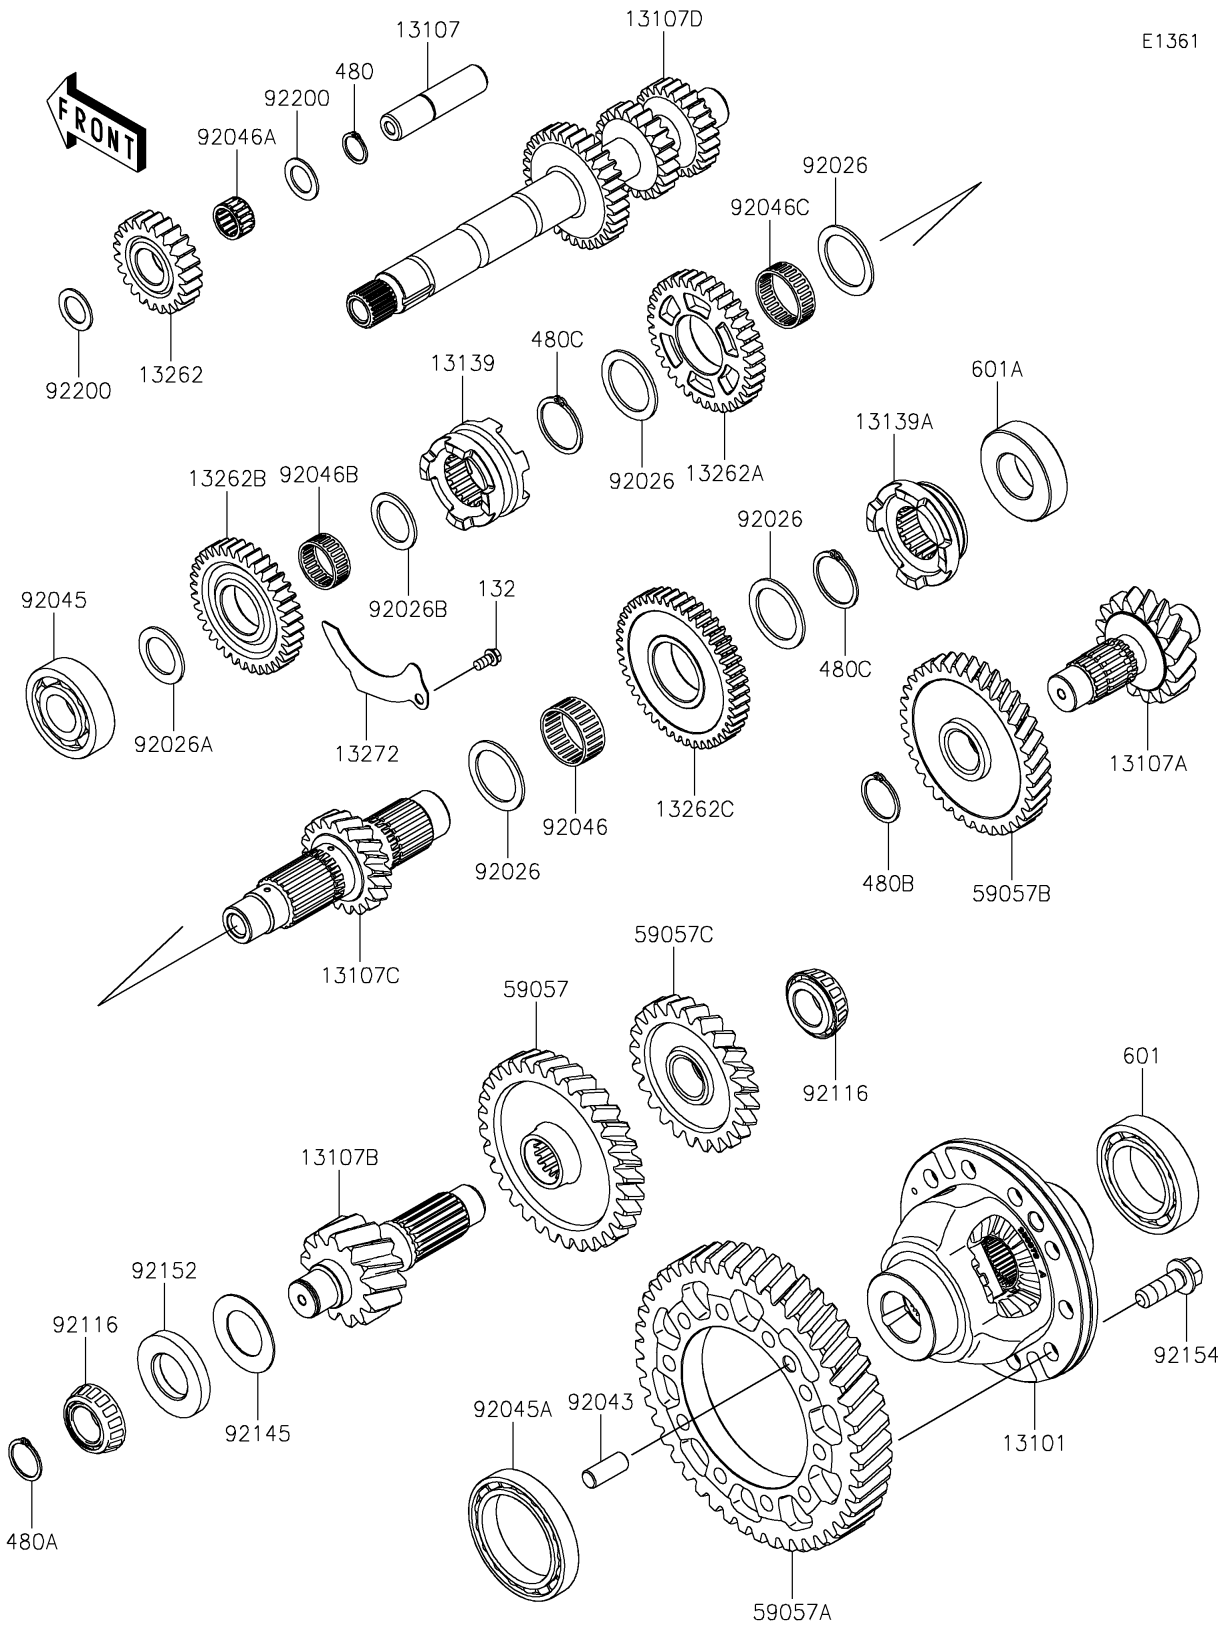

2026 RIDGE CREW Platinum Ranch Edition HVAC

PARTS DIAGRAM

Transmission

E1361

2026 RIDGE CREW Platinum Ranch Edition HVAC

PARTS LIST

Transmission

ITEM NAME	PART NUMBER	QUANTITY
GEAR-ASSY,DIFFERENTIAL (Ref # 13101)	13101-0735	1
SHAFT,REVERSE IDLER (Ref # 13107)	13107-0879	1
SHAFT,3RD,16T (Ref # 13107A)	13107-0900	1
SHAFT,4TH,13T (Ref # 13107B)	13107-0967	1
SHAFT,2ND,19T (Ref # 13107C)	13107-0974	1
SHAFT,INPUT (Ref # 13107D)	13107-1556	1
SHIFTER,HIGH&REV,19T (Ref # 13139)	13139-0037	1
SHIFTER,LOW,19T (Ref # 13139A)	13139-0042	1
GEAR,REVERSE IDLER,23T (Ref # 13262)	13262-1650	1
GEAR,REV,35T (Ref # 13262A)	13262-1651	1
GEAR,HIGH,36T (Ref # 13262B)	13262-1655	1
GEAR,LOW,45T (Ref # 13262C)	13262-1717	1
PLATE,OIL (Ref # 13272)	13272-2570	1
GEAR-HELICAL,32T (Ref # 59057)	59057-0038	1
GEAR-HELICAL,46T (Ref # 59057A)	59057-0040	1
GEAR-HELICAL,36T (Ref # 59057B)	59057-0042	1
GEAR-HELICAL,24T (Ref # 59057C)	59057-0046	1
SPACER,35.2X47X2 (Ref # 92026)	92026-0765	4
SPACER,25.2X38X2 (Ref # 92026A)	92026-0856	1
SPACER,28X38X2 (Ref # 92026B)	92026-1299	1
PIN,DOWEL,12X30 (Ref # 92043)	92043-0789	1
BEARING-BALL,6305RSH2 (Ref # 92045)	92045-0899	1
BEARING-BALL,6912 (Ref # 92045A)	92045-0965	1
BEARING-NEEDLE,35X40X17 (Ref # 92046)	92046-0611	1
BEARING-NEEDLE (Ref # 92046A)	92046-0634	1
BEARING-NEEDLE (Ref # 92046B)	92046-0635	1
BEARING-NEEDLE (Ref # 92046C)	92046-0636	1
BEARING-ROLLER (Ref # 92116)	92116-1053	2
SPRING (Ref # 92145)	92145-1837	1

2026 RIDGE CREW Platinum Ranch Edition HVAC

PARTS LIST

Transmission

ITEM NAME	PART NUMBER	QUANTITY
COLLAR (Ref # 92152)	92152-2526	1
BOLT,12X35 (Ref # 92154)	92154-4495	10
WASHER,18.2X28X1.5 (Ref # 92200)	92200-0716	2
BOLT-FLANGED-SMALL,6X12 (Ref # 132)	132BA0612	1
CIRCLIP-TYPE-C,18MM (Ref # 480)	480J1800	1
CIRCLIP-TYPE-C,25MM (Ref # 480A)	480J2500	1
CIRCLIP (Ref # 480B)	480J2900	1
CIRCLIP (Ref # 480C)	480J3500	2
BEARING-BALL,6012 (Ref # 601)	601A6012	1
BEARING-BALL (Ref # 601A)	601A6206	1