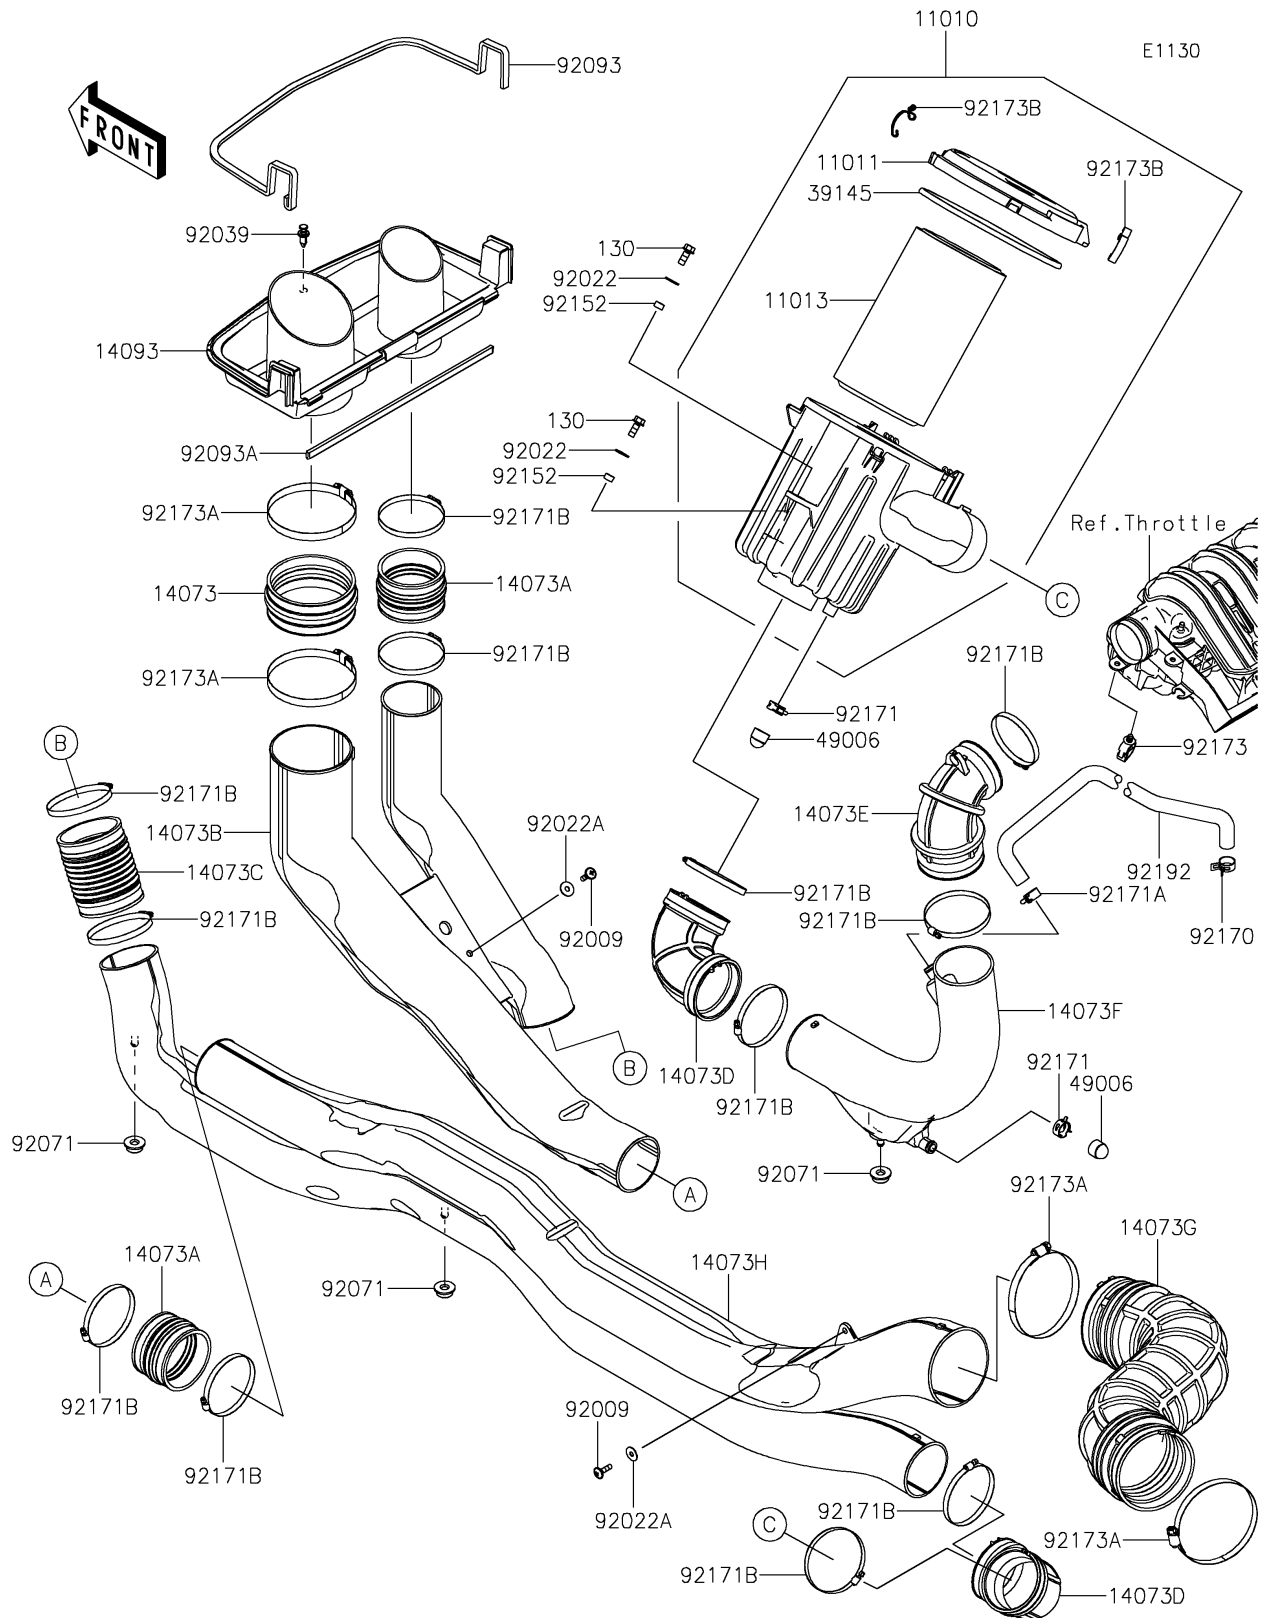

2026 RIDGE® CREW PLATINUM RANCH EDITION HVAC

PARTS DIAGRAM

Air Cleaner

2026 RIDGE® CREW PLATINUM RANCH EDITION HVAC

PARTS LIST

Air Cleaner

ITEM NAME	PART NUMBER	QUANTITY
FILTER-ASSY-AIR (Ref # 11010)	11010-1850	1
CASE-AIR FILTER,UPP (Ref # 11011)	11011-0977	1
ELEMENT-AIR FILTER (Ref # 11013)	11013-0782	1
DUCT (Ref # 14073)	14073-0909	1
DUCT,A/F CASE (Ref # 14073A)	14073-0923	2
DUCT,CVT FR (Ref # 14073B)	14073-1906	1
DUCT,CVT CNT (Ref # 14073C)	14073-1908	1
DUCT,A/C BOX (Ref # 14073D)	14073-1912	2
DUCT,THROTTLE (Ref # 14073E)	14073-1913	1
DUCT,CHAMBER (Ref # 14073F)	14073-1922	1
DUCT,CVT INTAKE (Ref # 14073G)	14073-1951	1
DUCT,CVT RR (Ref # 14073H)	14073-1969	1
COVER,INTAKE (Ref # 14093)	14093-1446	1
TRIM-SEAL (Ref # 39145)	39145-0762	1
BOOT,DRAIN (Ref # 49006)	49006-3718	2
SCREW,6X22 (Ref # 92009)	92009-1441	2
WASHER,8.5X20X1.6 (Ref # 92022)	92022-1561	2
WASHER,PLAIN,6.5X20X1 (Ref # 92022A)	92022-165	2
RIVET (Ref # 92039)	92039-0776	1
GROMMET (Ref # 92071)	92071-0829	3
SEAL (Ref # 92093)	92093-0792	1
SEAL (Ref # 92093A)	92093-0793	1
COLLAR,8.8X12.3X6.9 (Ref # 92152)	92152-1853	2
CLAMP (Ref # 92170)	92170-1060	1
CLAMP (Ref # 92171)	92171-0329	2
CLAMP (Ref # 92171A)	92171-1277	1
CLAMP (Ref # 92171B)	92171-1383	12
CLAMP (Ref # 92173)	92173-0861	1
CLAMP,130MM (Ref # 92173A)	92173-1938	4

2026 RIDGE® CREW PLATINUM RANCH EDITION HVAC

PARTS LIST

Air Cleaner

ITEM NAME	PART NUMBER	QUANTITY
CLAMP,AIR FILTER CASE (Ref # 92173B)	92173-2023	2
TUBE,BREATHER (Ref # 92192)	92192-2651	1
BOLT-FLANGED,8X20 (Ref # 130)	130BA0820	2