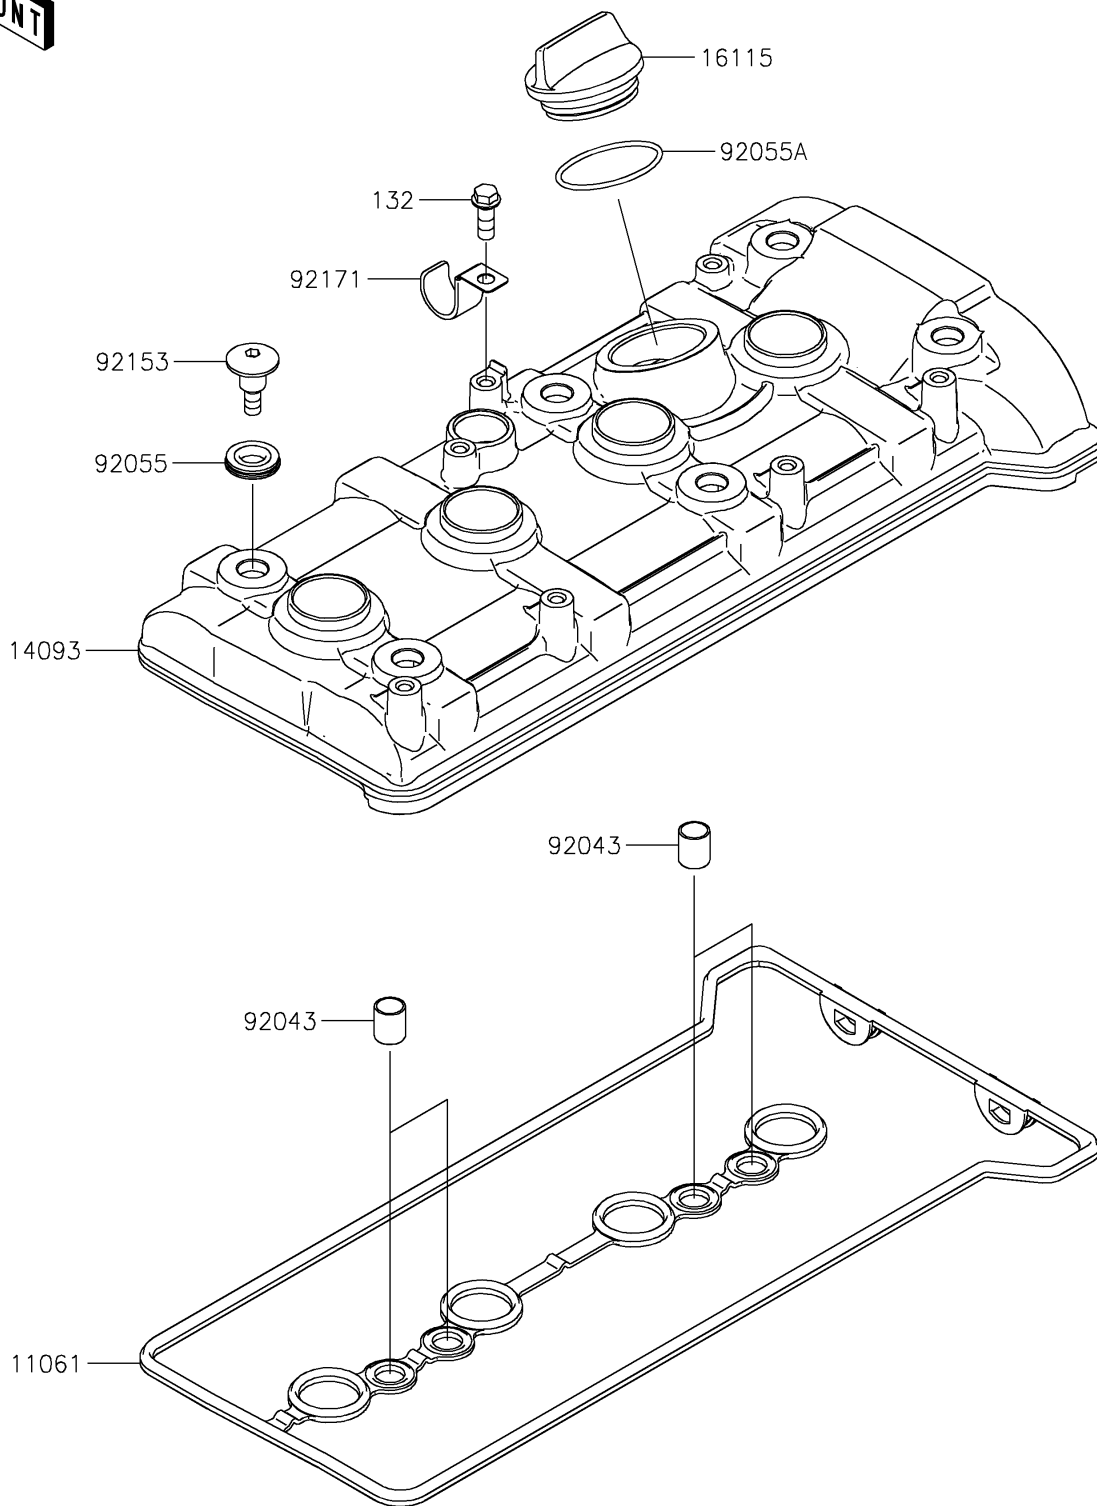

## PARTS DIAGRAM Cylinder Head Cover

E1112

## PARTS LIST

### Cylinder Head Cover

ITEM NAME	PART NUMBER	QUANTITY
GASKET,HEAD COVER (Ref # 11061)	11061-1465	1
COVER,HEAD (Ref # 14093)	14093-1433	1
CAP-OIL FILLER (Ref # 16115)	16115-1064	1
PIN,10.1X12X14 (Ref # 92043)	92043-4009	4
RING-O (Ref # 92055)	92055-0187	6
RING-O,38X1.9 (Ref # 92055A)	92055-1295	1
BOLT,SOCKET,6X22.5 (Ref # 92153)	92153-1779	6
CLAMP,L=60 (Ref # 92171)	92171-0652	1
BOLT-FLANGED-SMALL,6X16 (Ref # 132)	132BA0616	1