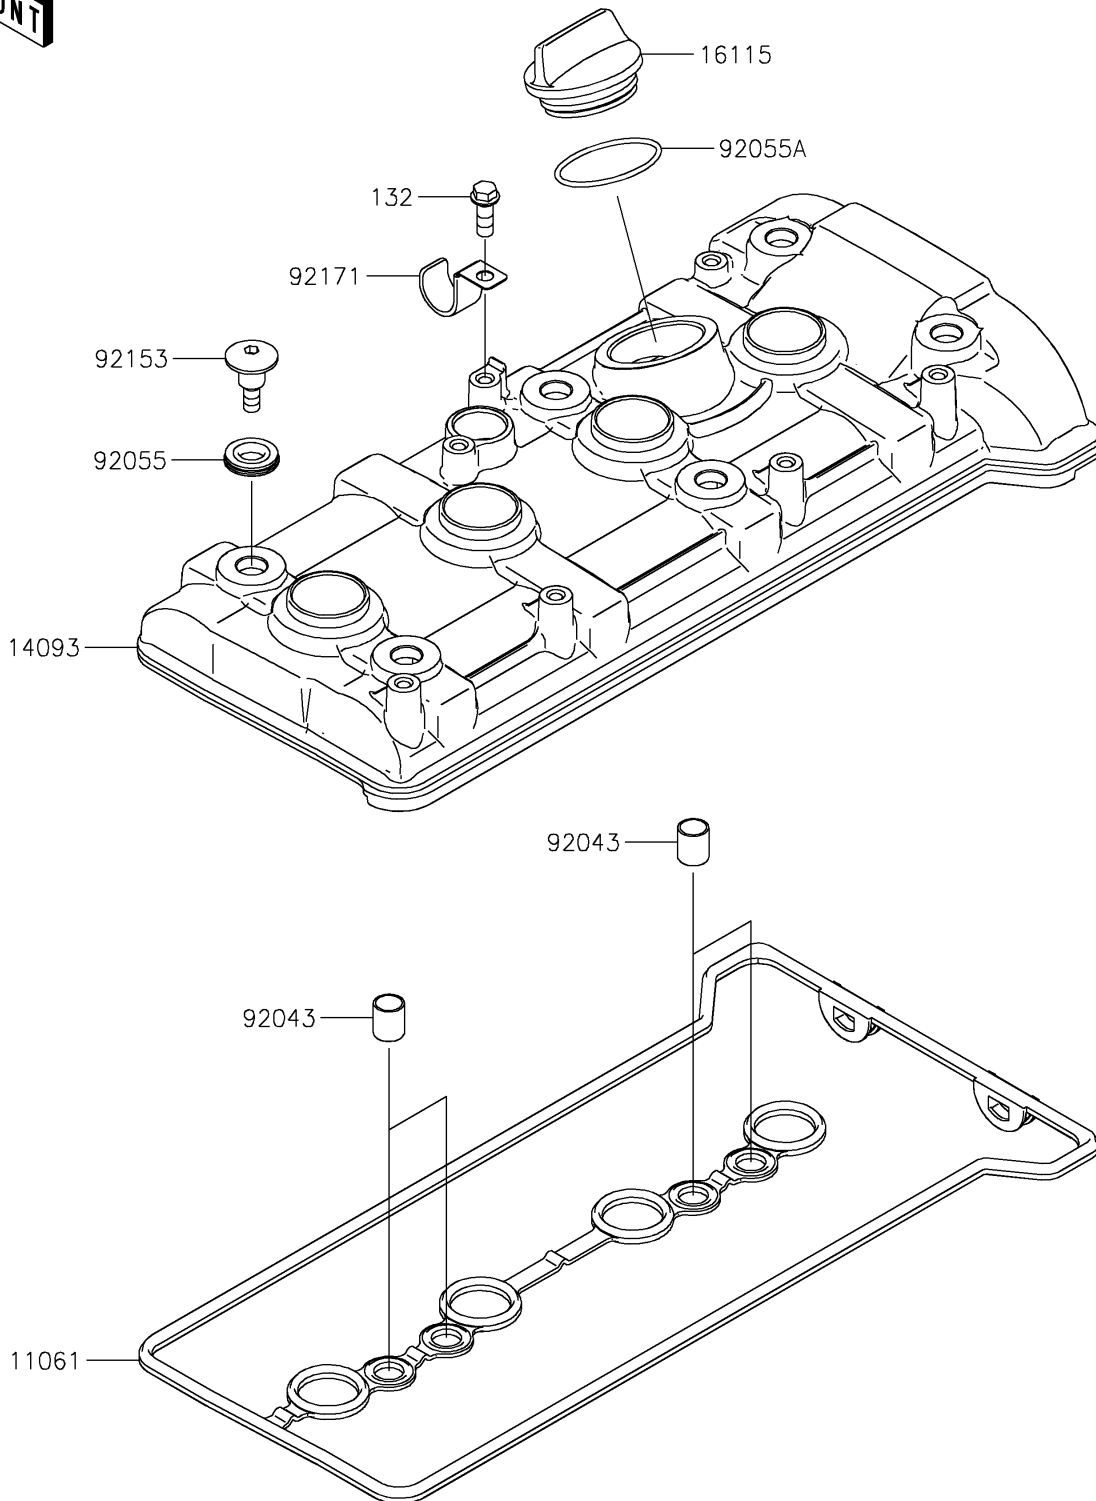

## PARTS DIAGRAM Cylinder Head Cover

E1112

## PARTS LIST

### Cylinder Head Cover

ITEM NAME	PART NUMBER	QUANTITY
GASKET,HEAD COVER (Ref # 11061)	11061-1465	1
COVER,HEAD (Ref # 14093)	14093-1433	1
CAP-OIL FILLER (Ref # 16115)	16115-1064	1
PIN,10.1X12X14 (Ref # 92043)	92043-4009	4
RING-O (Ref # 92055)	92055-0187	6
RING-O,38X1.9 (Ref # 92055A)	92055-1295	1
BOLT,SOCKET,6X22.5 (Ref # 92153)	92153-1779	6
CLAMP,L=60 (Ref # 92171)	92171-0652	1
BOLT-FLANGED-SMALL,6X16 (Ref # 132)	132BA0616	1