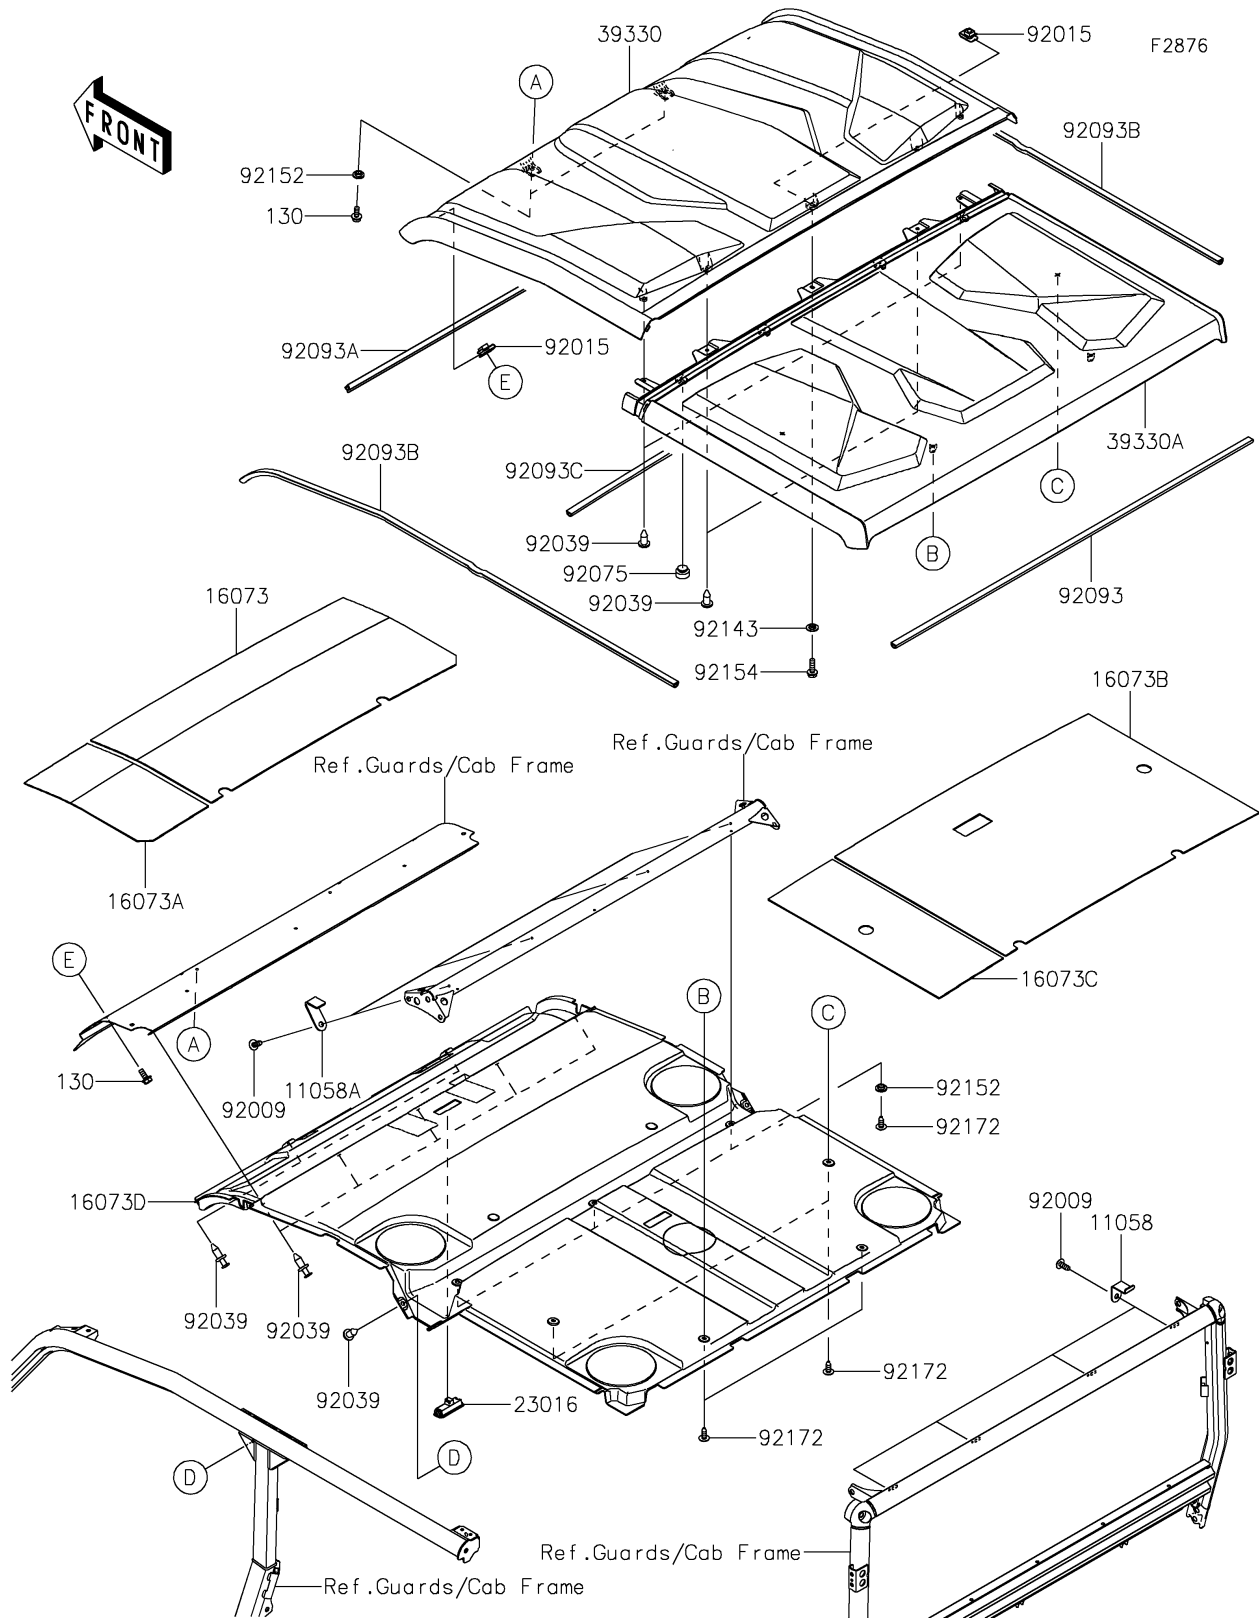

2026 RIDGE CREW HVAC

PARTS DIAGRAM

Sun Top

2026 RIDGE CREW HVAC

PARTS LIST

Sun Top

ITEM NAME	PART NUMBER	QUANTITY
BRACKET,ROOF (Ref # 11058)	11058-0254	4
BRACKET,ROOF,MID (Ref # 11058A)	11058-2052	4
INSULATOR,HEAT,RH (Ref # 16073)	16073-0981	1
INSULATOR,HEAT,LH (Ref # 16073A)	16073-0982	1
INSULATOR,RH (Ref # 16073B)	16073-0985	1
INSULATOR,LH (Ref # 16073C)	16073-0986	1
INSULATOR,ROOM LIGHT (Ref # 16073D)	16073-1169	1
LAMP-ASSY,ROOM (Ref # 23016)	23016-0673	1
ROOF,FR (Ref # 39330)	39330-0003	1
ROOF,RR (Ref # 39330A)	39330-0004	1
SCREW,TAPPING,6X16 (Ref # 92009)	92009-1166	8
NUT,6MM (Ref # 92015)	92015-1602	3
RIVET (Ref # 92039)	92039-0776	15
DAMPER (Ref # 92075)	92075-1598	4
SEAL,ROOF,RR (Ref # 92093)	92093-0778	1
SEAL,ROOF,FR (Ref # 92093A)	92093-0812	1
SEAL,ROOF,SIDE (Ref # 92093B)	92093-0814	2
SEAL,ROOF,MID (Ref # 92093C)	92093-0815	1
COLLAR (Ref # 92143)	92143-1087	1
COLLAR,6.3X9.5X4.1 (Ref # 92152)	92152-1571	5
BOLT,FLANGED,6X20 (Ref # 92154)	92154-7737	1
SCREW,TAPPING,6X16 (Ref # 92172)	92172-1470	7
BOLT-FLANGED,6X14 (Ref # 130)	130BA0614	4