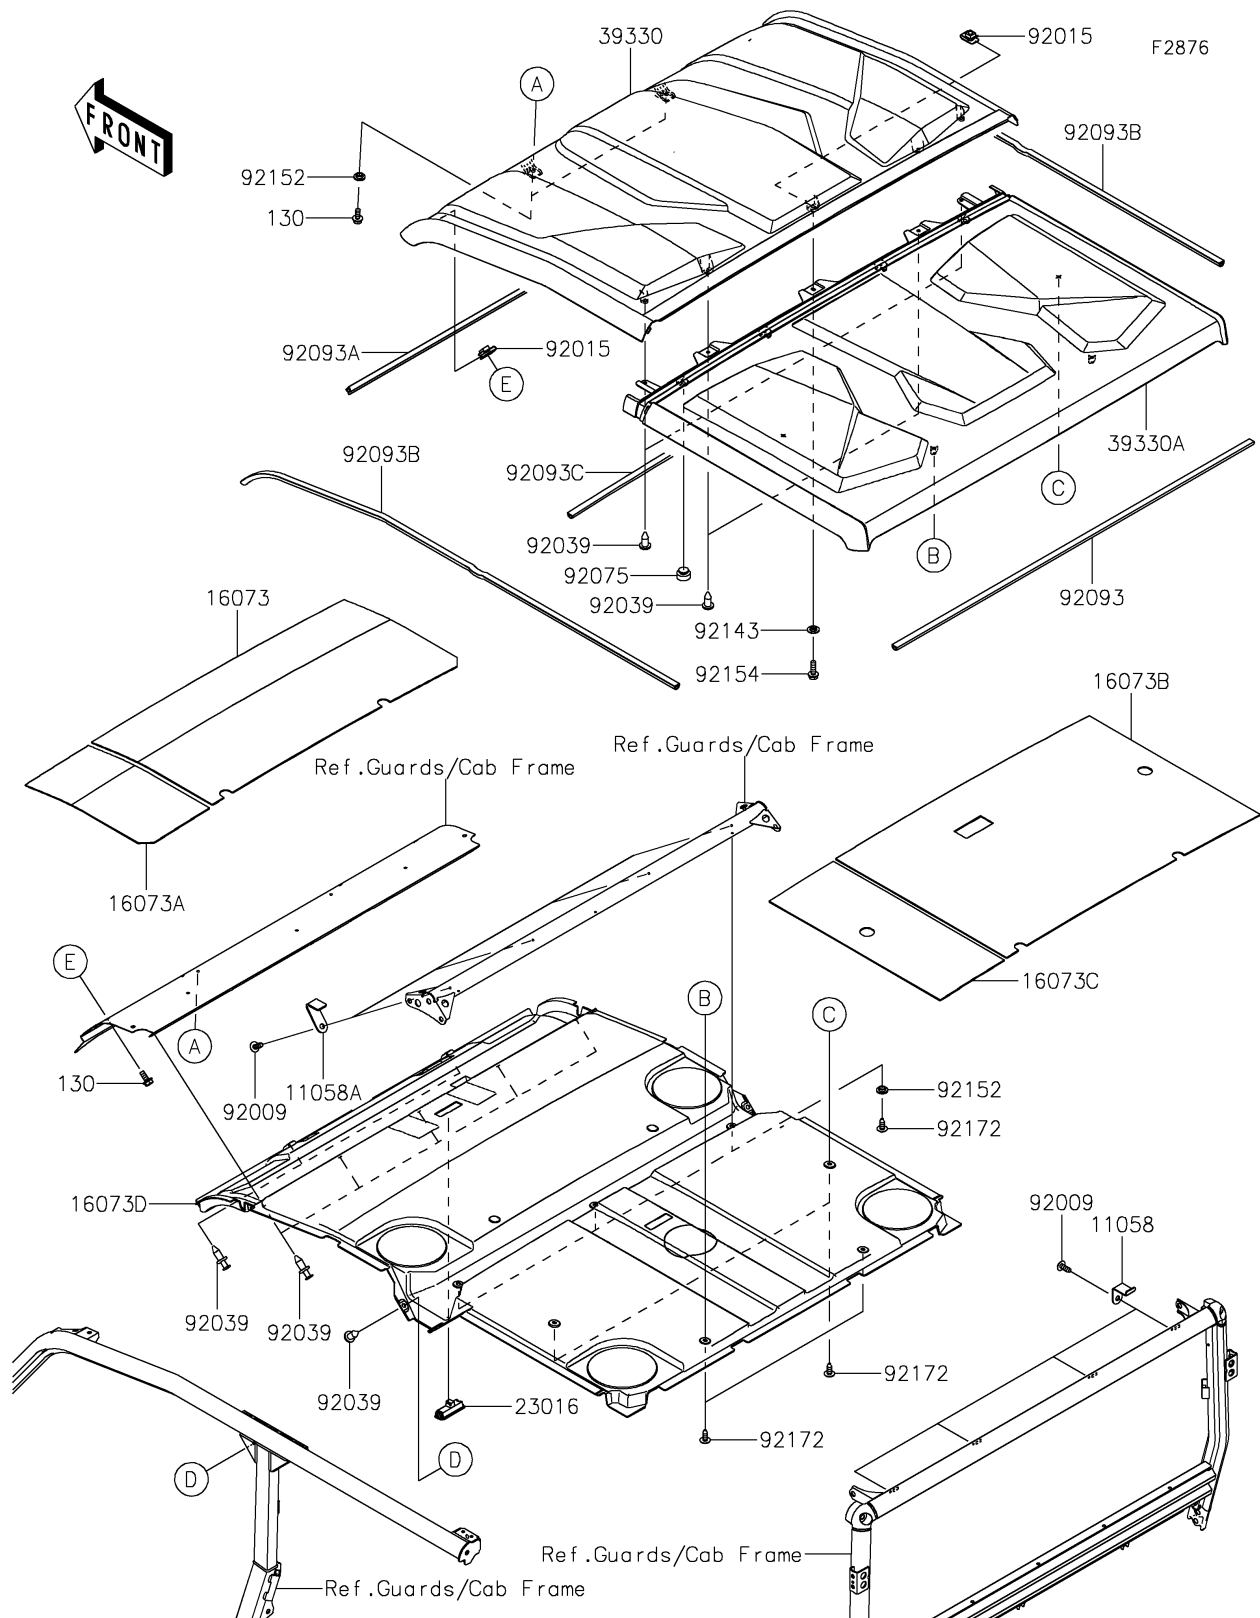

2026 RIDGE® CREW HVAC CAMO

PARTS DIAGRAM

Sun Top

2026 RIDGE® CREW HVAC CAMO

PARTS LIST

Sun Top

ITEM NAME	PART NUMBER	QUANTITY
BRACKET,ROOF (Ref # 11058)	11058-0254	4
BRACKET,ROOF,MID (Ref # 11058A)	11058-2052	4
INSULATOR,HEAT,RH (Ref # 16073)	16073-0981	1
INSULATOR,HEAT,LH (Ref # 16073A)	16073-0982	1
INSULATOR,RH (Ref # 16073B)	16073-0985	1
INSULATOR,LH (Ref # 16073C)	16073-0986	1
INSULATOR,ROOM LIGHT (Ref # 16073D)	16073-1169	1
LAMP-ASSY,ROOM (Ref # 23016)	23016-0673	1
ROOF,FR (Ref # 39330)	39330-0003	1
ROOF,RR (Ref # 39330A)	39330-0004	1
SCREW,TAPPING,6X16 (Ref # 92009)	92009-1166	8
NUT,6MM (Ref # 92015)	92015-1602	3
RIVET (Ref # 92039)	92039-0776	15
DAMPER (Ref # 92075)	92075-1598	4
SEAL,ROOF,RR (Ref # 92093)	92093-0778	1
SEAL,ROOF,FR (Ref # 92093A)	92093-0812	1
SEAL,ROOF,SIDE (Ref # 92093B)	92093-0814	2
SEAL,ROOF,MID (Ref # 92093C)	92093-0815	1
COLLAR (Ref # 92143)	92143-1087	1
COLLAR,6.3X9.5X4.1 (Ref # 92152)	92152-1571	5
BOLT,FLANGED,6X20 (Ref # 92154)	92154-7737	1
SCREW,TAPPING,6X16 (Ref # 92172)	92172-1470	7
BOLT-FLANGED,6X14 (Ref # 130)	130BA0614	4