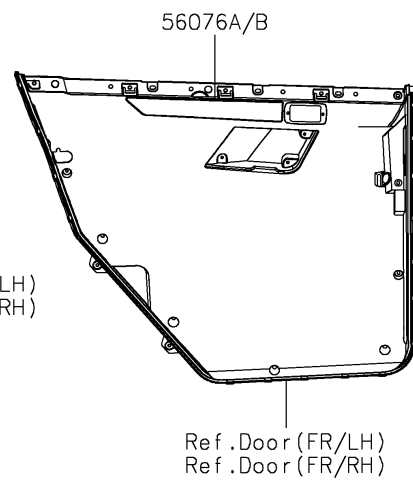

2026 RIDGE® CREW HVAC CAMO

PARTS DIAGRAM

Decals(Camouflage)(MTFAN/MTFAL)

F2861B

2026 RIDGE® CREW HVAC CAMO

PARTS LIST

Decals(Camouflage)(MTFAN/MTFAL)

ITEM NAME

PART NUMBER

QUANTITY
