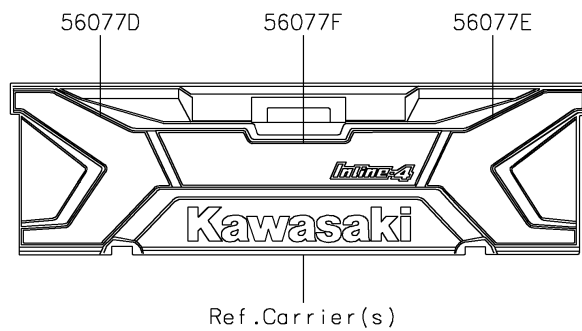

2026 RIDGE® CREW HVAC CAMO

PARTS DIAGRAM

Decals(Camouflage)(MTFAN/MTFAL)

F2861B

2026 RIDGE® CREW HVAC CAMO

PARTS LIST

Decals(Camouflage)(MTFAN/MTFAL)

ITEM NAME	PART NUMBER	QUANTITY
MARK,KAWASAKI (Ref # 56054)	56054-3890	1
MARK,DOOR COVER,KAWASAKI (Ref # 56054A)	56054-4315	2
PATTERN,PANEL COVER (Ref # 56076)	56076-7891	1
PATTERN,DOOR COVER,LH,INNER (Ref # 56076A)	56076-7892	1
PATTERN,DOOR COVER,RH,INNER (Ref # 56076B)	56076-7893	1
PATTERN,DOOR COVER,RR,LH,INNER (Ref # 56077)	56077-1414	1
PATTERN,DOOR COVER,RR,RH,INNER (Ref # 56077A)	56077-1415	1
PATTERN,CARRIER COVER,LH (Ref # 56077B)	56077-2437	1
PATTERN,CARRIER COVER,RH (Ref # 56077C)	56077-2438	1
PATTERN,TAIL GATE,LH (Ref # 56077D)	56077-2439	1
PATTERN,TAIL GATE,RH (Ref # 56077E)	56077-2440	1
PATTERN,TAIL GATE,CNT (Ref # 56077F)	56077-2441	1