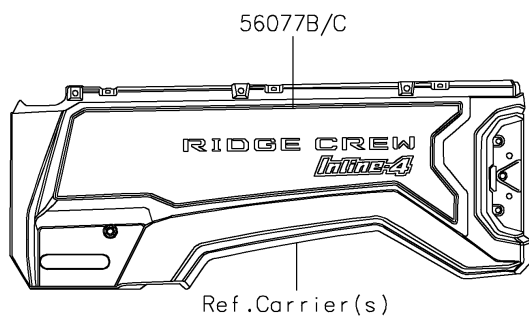

2026 RIDGE® CREW HVAC CAMO

PARTS DIAGRAM

Decals(Camouflage)(MTFAN/MTFAL)

F2861B

2026 RIDGE® CREW HVAC CAMO

PARTS LIST

Decals(Camouflage)(MTFAN/MTFAL)

ITEM NAME

PART NUMBER

QUANTITY
