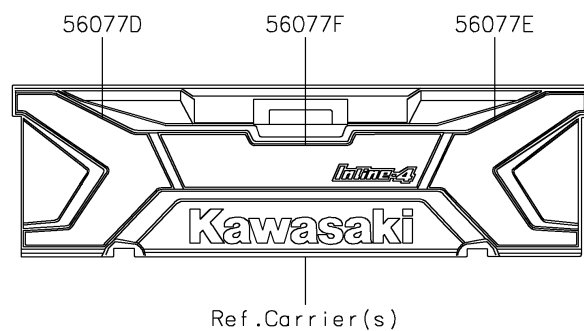

2026 RIDGE® CREW HVAC CAMO

PARTS DIAGRAM

Decals(Camouflage)(MTFAN/MTFAL)

F2861B

2026 RIDGE® CREW HVAC CAMO

PARTS LIST

Decals(Camouflage)(MTFAN/MTFAL)

ITEM NAME

PART NUMBER

QUANTITY
