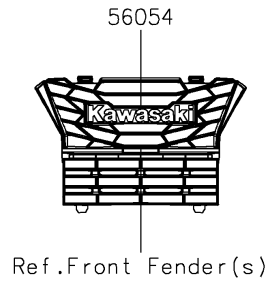

2026 RIDGE® CREW HVAC CAMO

PARTS DIAGRAM

Decals(Camouflage)(MTFAN/MTFAL)

F2861B

2026 RIDGE® CREW HVAC CAMO

PARTS LIST

Decals(Camouflage)(MTFAN/MTFAL)

ITEM NAME

PART NUMBER

QUANTITY
