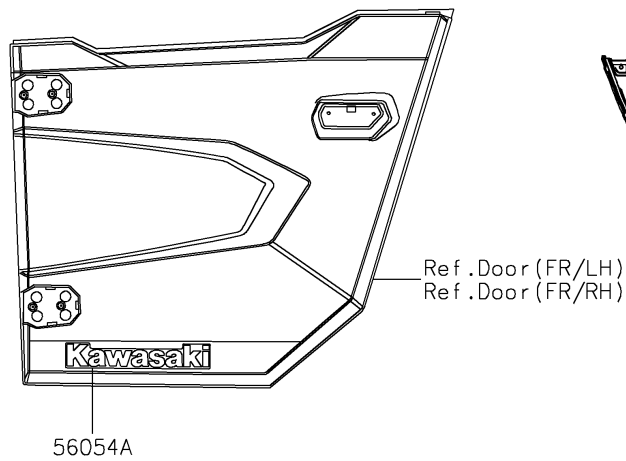

2026 RIDGE® CREW HVAC CAMO

PARTS DIAGRAM

Decals(Camouflage)(MTFAN/MTFAL)

F2861B

2026 RIDGE® CREW HVAC CAMO

PARTS LIST

Decals(Camouflage)(MTFAN/MTFAL)

ITEM NAME

PART NUMBER

QUANTITY
