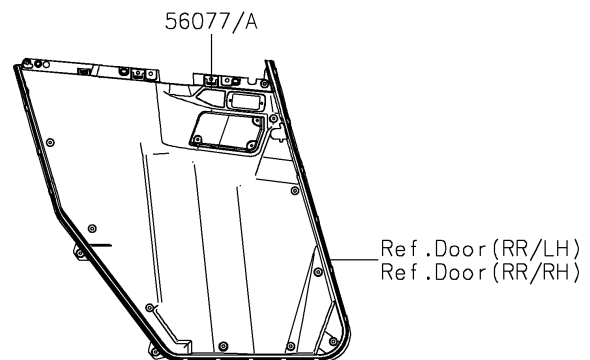

2026 RIDGE® CREW HVAC CAMO

PARTS DIAGRAM

Decals(Camouflage)(MTFAN/MTFAL)

F2861B

2026 RIDGE® CREW HVAC CAMO

PARTS LIST

Decals(Camouflage)(MTFAN/MTFAL)

ITEM NAME

PART NUMBER

QUANTITY
