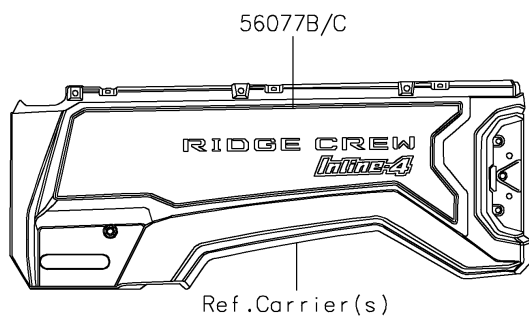

2026 RIDGE® CREW HVAC CAMO

PARTS DIAGRAM

Decals(Camouflage)(MTFAN/MTFAL)

F2861B

2026 RIDGE® CREW HVAC CAMO

PARTS LIST

Decals(Camouflage)(MTFAN/MTFAL)

ITEM NAME	PART NUMBER	QUANTITY
MARK,KAWASAKI (Ref # 56054)	56054-3890	1
MARK,DOOR COVER,KAWASAKI (Ref # 56054A)	56054-4315	2
PATTERN,PANEL COVER (Ref # 56076)	56076-7891	1
PATTERN,DOOR COVER,LH,INNER (Ref # 56076A)	56076-7892	1
PATTERN,DOOR COVER,RH,INNER (Ref # 56076B)	56076-7893	1
PATTERN,DOOR COVER,RR,LH,INNER (Ref # 56077)	56077-1414	1
PATTERN,DOOR COVER,RR,RH,INNER (Ref # 56077A)	56077-1415	1
PATTERN,CARRIER COVER,LH (Ref # 56077B)	56077-2437	1
PATTERN,CARRIER COVER,RH (Ref # 56077C)	56077-2438	1
PATTERN,TAIL GATE,LH (Ref # 56077D)	56077-2439	1
PATTERN,TAIL GATE,RH (Ref # 56077E)	56077-2440	1
PATTERN,TAIL GATE,CNT (Ref # 56077F)	56077-2441	1