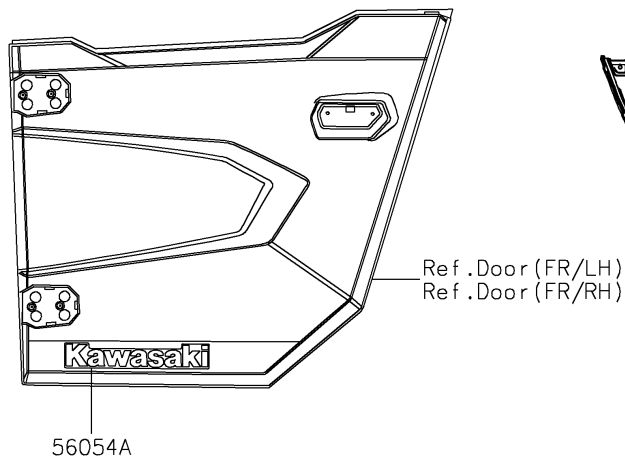

2026 RIDGE® CREW HVAC CAMO

PARTS DIAGRAM

Decals(Camouflage)(MTFAN/MTFAL)

F2861B

2026 RIDGE® CREW HVAC CAMO

PARTS LIST

Decals(Camouflage)(MTFAN/MTFAL)

ITEM NAME	PART NUMBER	QUANTITY
MARK,KAWASAKI (Ref # 56054)	56054-3890	1
MARK,DOOR COVER,KAWASAKI (Ref # 56054A)	56054-4315	2
PATTERN,PANEL COVER (Ref # 56076)	56076-7891	1
PATTERN,DOOR COVER,LH,INNER (Ref # 56076A)	56076-7892	1
PATTERN,DOOR COVER,RH,INNER (Ref # 56076B)	56076-7893	1
PATTERN,DOOR COVER,RR,LH,INNER (Ref # 56077)	56077-1414	1
PATTERN,DOOR COVER,RR,RH,INNER (Ref # 56077A)	56077-1415	1
PATTERN,CARRIER COVER,LH (Ref # 56077B)	56077-2437	1
PATTERN,CARRIER COVER,RH (Ref # 56077C)	56077-2438	1
PATTERN,TAIL GATE,LH (Ref # 56077D)	56077-2439	1
PATTERN,TAIL GATE,RH (Ref # 56077E)	56077-2440	1
PATTERN,TAIL GATE,CNT (Ref # 56077F)	56077-2441	1