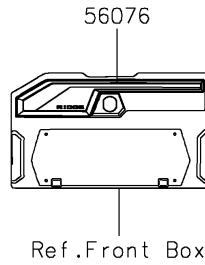

2026 RIDGE® CREW HVAC CAMO

PARTS DIAGRAM

Decals(Camouflage)(MTFAN/MTFAL)

F2861B

2026 RIDGE® CREW HVAC CAMO

PARTS LIST

Decals(Camouflage)(MTFAN/MTFAL)

ITEM NAME	PART NUMBER	QUANTITY
MARK,KAWASAKI (Ref # 56054)	56054-3890	1
MARK,DOOR COVER,KAWASAKI (Ref # 56054A)	56054-4315	2
PATTERN,PANEL COVER (Ref # 56076)	56076-7891	1
PATTERN,DOOR COVER,LH,INNER (Ref # 56076A)	56076-7892	1
PATTERN,DOOR COVER,RH,INNER (Ref # 56076B)	56076-7893	1
PATTERN,DOOR COVER,RR,LH,INNER (Ref # 56077)	56077-1414	1
PATTERN,DOOR COVER,RR,RH,INNER (Ref # 56077A)	56077-1415	1
PATTERN,CARRIER COVER,LH (Ref # 56077B)	56077-2437	1
PATTERN,CARRIER COVER,RH (Ref # 56077C)	56077-2438	1
PATTERN,TAIL GATE,LH (Ref # 56077D)	56077-2439	1
PATTERN,TAIL GATE,RH (Ref # 56077E)	56077-2440	1
PATTERN,TAIL GATE,CNT (Ref # 56077F)	56077-2441	1