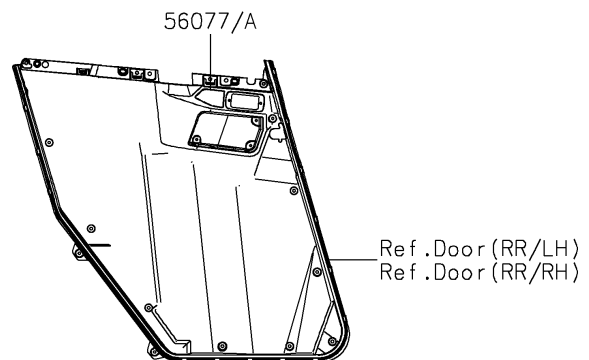

2026 RIDGE® CREW HVAC CAMO

PARTS DIAGRAM

Decals(Camouflage)(MTFAN/MTFAL)

F2861B

2026 RIDGE® CREW HVAC CAMO

PARTS LIST

Decals(Camouflage)(MTFAN/MTFAL)

ITEM NAME	PART NUMBER	QUANTITY
MARK,KAWASAKI (Ref # 56054)	56054-3890	1
MARK,DOOR COVER,KAWASAKI (Ref # 56054A)	56054-4315	2
PATTERN,PANEL COVER (Ref # 56076)	56076-7891	1
PATTERN,DOOR COVER,LH,INNER (Ref # 56076A)	56076-7892	1
PATTERN,DOOR COVER,RH,INNER (Ref # 56076B)	56076-7893	1
PATTERN,DOOR COVER,RR,LH,INNER (Ref # 56077)	56077-1414	1
PATTERN,DOOR COVER,RR,RH,INNER (Ref # 56077A)	56077-1415	1
PATTERN,CARRIER COVER,LH (Ref # 56077B)	56077-2437	1
PATTERN,CARRIER COVER,RH (Ref # 56077C)	56077-2438	1
PATTERN,TAIL GATE,LH (Ref # 56077D)	56077-2439	1
PATTERN,TAIL GATE,RH (Ref # 56077E)	56077-2440	1
PATTERN,TAIL GATE,CNT (Ref # 56077F)	56077-2441	1