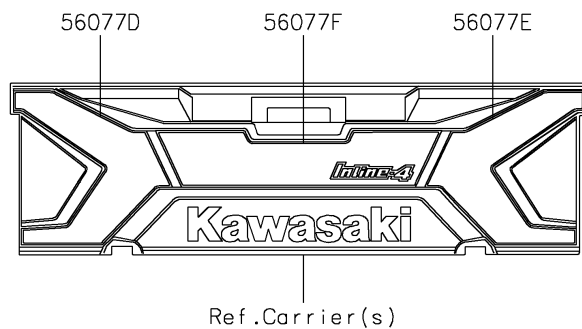

2026 RIDGE® CREW HVAC CAMO

PARTS DIAGRAM

Decals(Camouflage)(MTFAN/MTFAL)

F2861B

2026 RIDGE® CREW HVAC CAMO

PARTS LIST

Decals(Camouflage)(MTFAN/MTFAL)

ITEM NAME	PART NUMBER	QUANTITY
MARK,KAWASAKI (Ref # 56054)	56054-3890	1
MARK,DOOR COVER,KAWASAKI (Ref # 56054A)	56054-4315	2
PATTERN,PANEL COVER (Ref # 56076)	56076-7891	1
PATTERN,DOOR COVER,LH,INNER (Ref # 56076A)	56076-7892	1
PATTERN,DOOR COVER,RH,INNER (Ref # 56076B)	56076-7893	1
PATTERN,DOOR COVER,RR,LH,INNER (Ref # 56077)	56077-1414	1
PATTERN,DOOR COVER,RR,RH,INNER (Ref # 56077A)	56077-1415	1
PATTERN,CARRIER COVER,LH (Ref # 56077B)	56077-2437	1
PATTERN,CARRIER COVER,RH (Ref # 56077C)	56077-2438	1
PATTERN,TAIL GATE,LH (Ref # 56077D)	56077-2439	1
PATTERN,TAIL GATE,RH (Ref # 56077E)	56077-2440	1
PATTERN,TAIL GATE,CNT (Ref # 56077F)	56077-2441	1