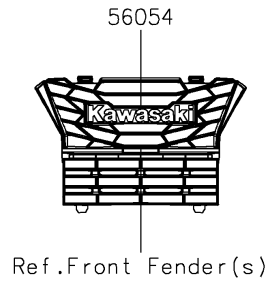

2026 RIDGE® CREW HVAC CAMO

PARTS DIAGRAM

Decals(Camouflage)(MTFAN/MTFAL)

F2861B

2026 RIDGE® CREW HVAC CAMO

PARTS LIST

Decals(Camouflage)(MTFAN/MTFAL)

ITEM NAME	PART NUMBER	QUANTITY
MARK,KAWASAKI (Ref # 56054)	56054-3890	1
MARK,DOOR COVER,KAWASAKI (Ref # 56054A)	56054-4315	2
PATTERN,PANEL COVER (Ref # 56076)	56076-7891	1
PATTERN,DOOR COVER,LH,INNER (Ref # 56076A)	56076-7892	1
PATTERN,DOOR COVER,RH,INNER (Ref # 56076B)	56076-7893	1
PATTERN,DOOR COVER,RR,LH,INNER (Ref # 56077)	56077-1414	1
PATTERN,DOOR COVER,RR,RH,INNER (Ref # 56077A)	56077-1415	1
PATTERN,CARRIER COVER,LH (Ref # 56077B)	56077-2437	1
PATTERN,CARRIER COVER,RH (Ref # 56077C)	56077-2438	1
PATTERN,TAIL GATE,LH (Ref # 56077D)	56077-2439	1
PATTERN,TAIL GATE,RH (Ref # 56077E)	56077-2440	1
PATTERN,TAIL GATE,CNT (Ref # 56077F)	56077-2441	1