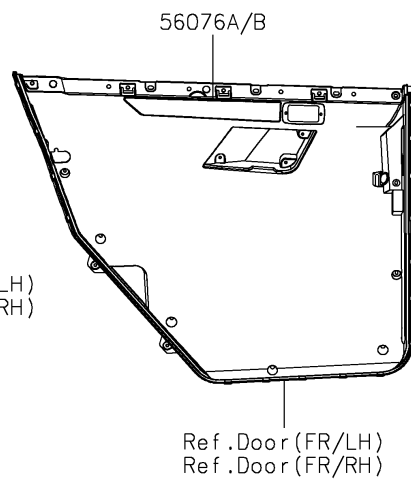

2026 RIDGE® CREW HVAC CAMO

PARTS DIAGRAM

Decals(Camouflage)(MTFAN/MTFAL)

F2861B

2026 RIDGE® CREW HVAC CAMO

PARTS LIST

Decals(Camouflage)(MTFAN/MTFAL)

ITEM NAME	PART NUMBER	QUANTITY
MARK,KAWASAKI (Ref # 56054)	56054-3890	1
MARK,DOOR COVER,KAWASAKI (Ref # 56054A)	56054-4315	2
PATTERN,PANEL COVER (Ref # 56076)	56076-7891	1
PATTERN,DOOR COVER,LH,INNER (Ref # 56076A)	56076-7892	1
PATTERN,DOOR COVER,RH,INNER (Ref # 56076B)	56076-7893	1
PATTERN,DOOR COVER,RR,LH,INNER (Ref # 56077)	56077-1414	1
PATTERN,DOOR COVER,RR,RH,INNER (Ref # 56077A)	56077-1415	1
PATTERN,CARRIER COVER,LH (Ref # 56077B)	56077-2437	1
PATTERN,CARRIER COVER,RH (Ref # 56077C)	56077-2438	1
PATTERN,TAIL GATE,LH (Ref # 56077D)	56077-2439	1
PATTERN,TAIL GATE,RH (Ref # 56077E)	56077-2440	1
PATTERN,TAIL GATE,CNT (Ref # 56077F)	56077-2441	1