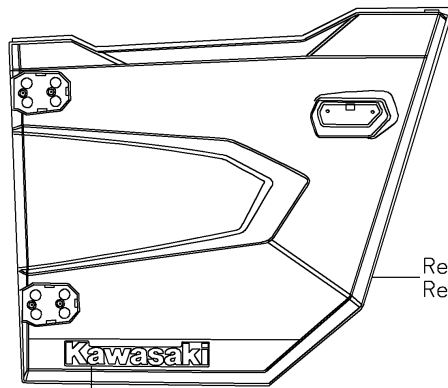

2026 RIDGE CREW HVAC Camo

PARTS DIAGRAM

Decals(Camouflage)(MTFAN/MTFAL)

F2861B

56054

Ref.Front Fender(s)

56076

Ref.Front Box