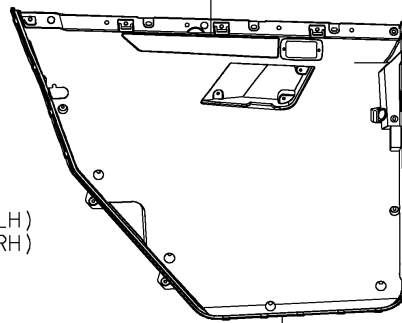

2026 RIDGE CREW HVAC Camo

PARTS DIAGRAM

Decals(Camouflage)(MTFAN/MTFAL)

F2861B

56054

Ref.Front Fender(s)

56076

Ref.Front Box

Ref.Door (FR/LH)
Ref.Door (FR/RH)

56054A

56076A/B

Ref.Door (FR/LH)
Ref.Door (FR/RH)

56077/A

Ref.Door (RR/LH)
Ref.Door (RR/RH)

56077B/C

Ref.Carrier(s)